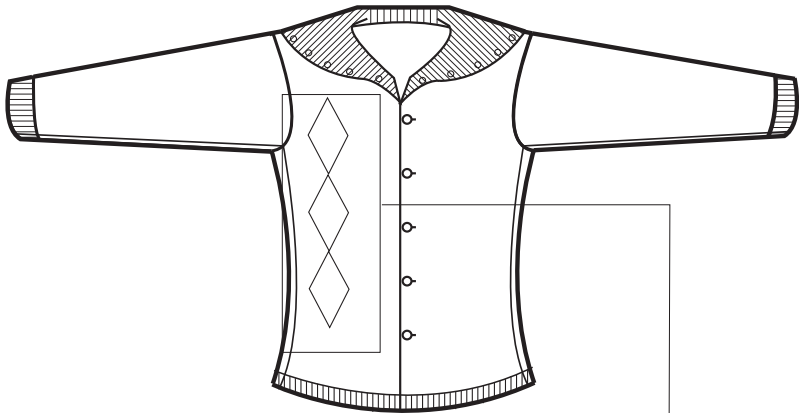

Fitted SC Sweater
F06 - 1202

FRONT

BACK