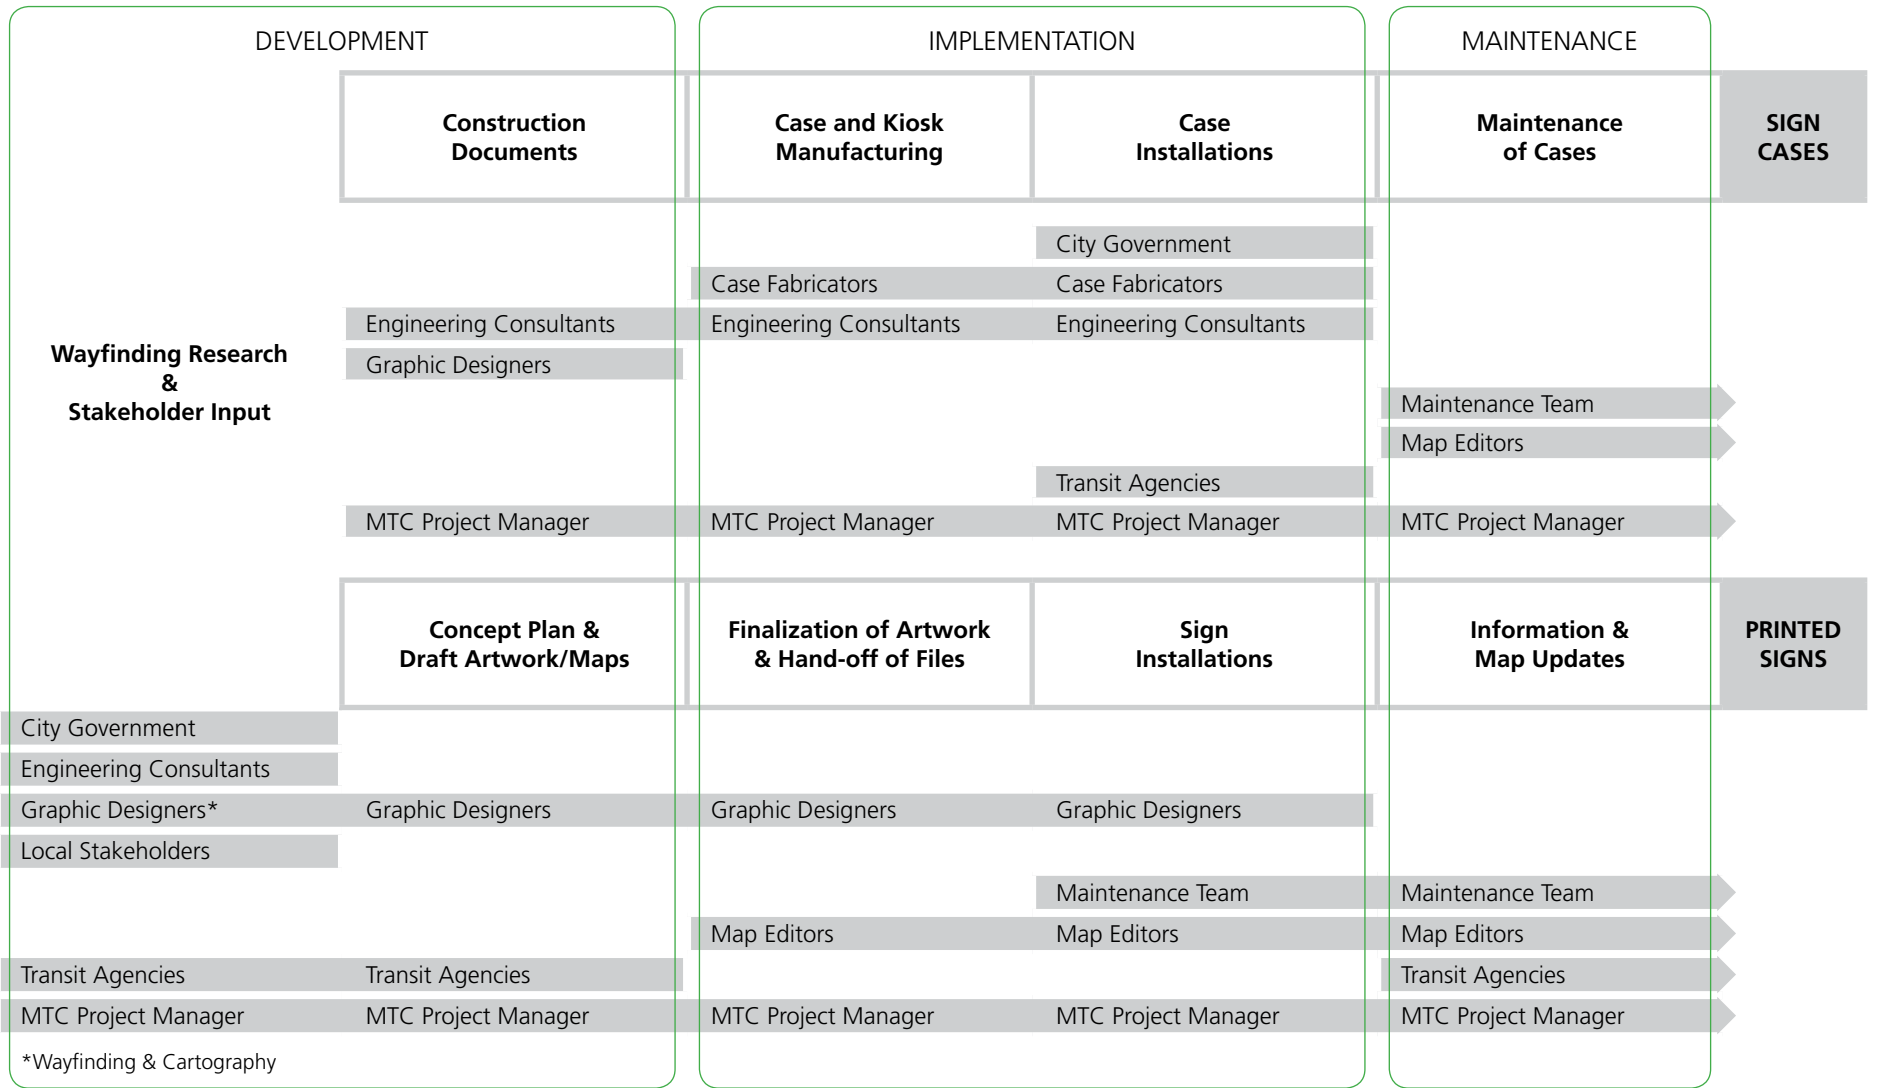

MTC Hub Signage Program: Hub Development Process

*Wayfinding & Cartography

Former & Current:

	<i>Engineering Consultants</i>	<i>Graphic Designers</i>	<i>Case Fabricators</i>	<i>Other</i>
	Jacobs	Sasaki & Associates (closed)	Forms+Surfaces	MTC HSP PM Jay Stagi
	Siemens / Priority Graphics	Nitza Thien Design & Mgmt	Flouresco	Map Editors AC Transit
	Kimley-Horn & Associates, Inc.	Studio L'Image	LC General	Maintenance ACT: Urban Marketing Channels