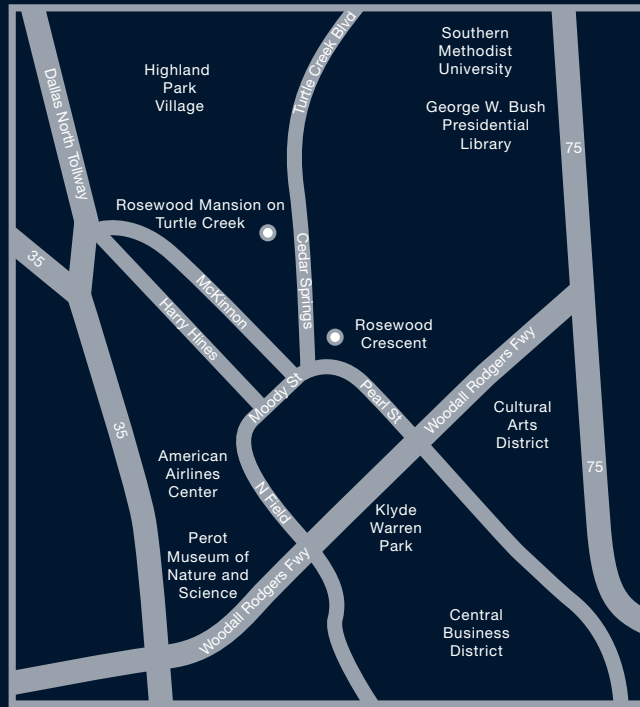

ROSEWOOD CRESCENT

TEL: +1 214 871 3200 | FAX: +1 214 871 3272

ROSEWOODHOTELS.COM/CRESCENT | CRESCENT@ROSEWOODHOTELS.COM

ROSEWOOD SALES OFFICES

NEW YORK	+1 212 593 2252
LOS ANGELES	+1 310 843 9097
DALLAS	+1 214 880 4231
CHICAGO	+1 312 643 2203
MIAMI	+1 954 507 6188
LONDON	+44 203 189 2126
DUBAI	+971 4 380 6400
BEIJING	+86 10 6536 0187
SHANGHAI	+86 21 3133 5993

400 CRESCENT COURT
DALLAS, TEXAS 75201
USA