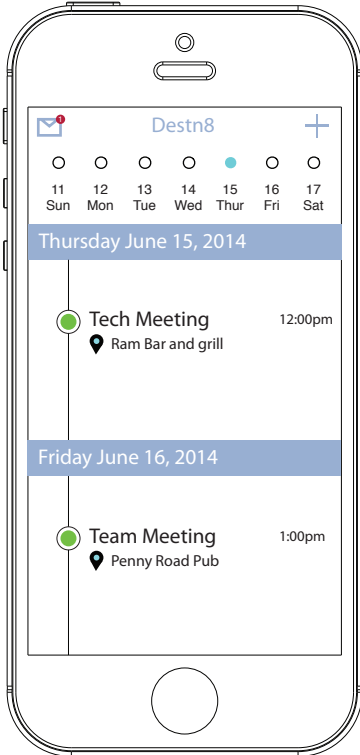

Destn8 Time Change

Creator's Phone