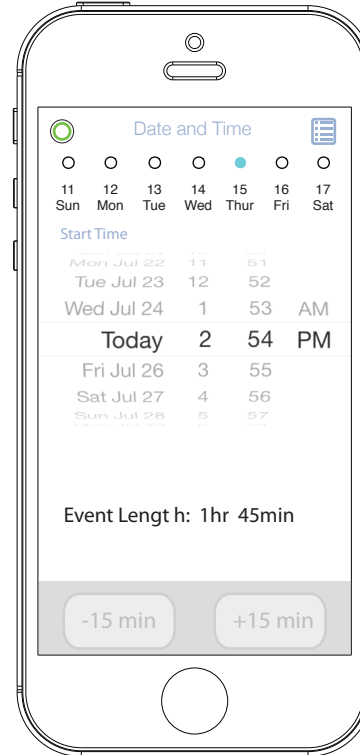

Destn8 Time Change

Creator's Phone