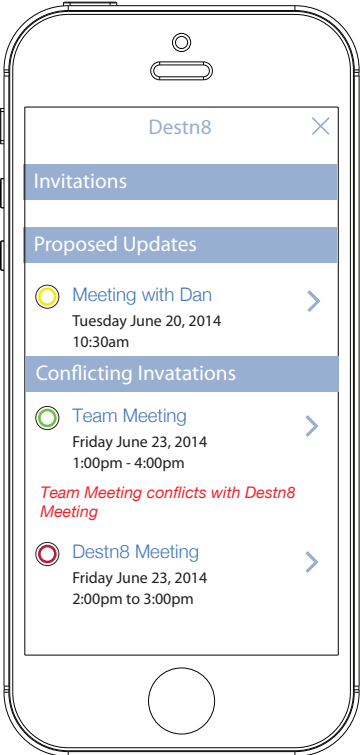

Destn8 Time Change

Creator's Phone