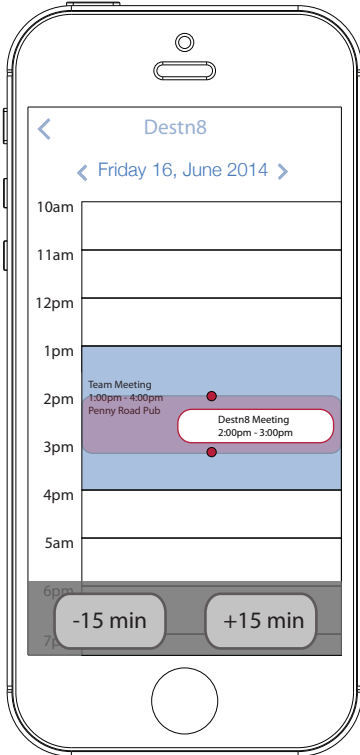

Destn8 Time Change

Creator's Phone