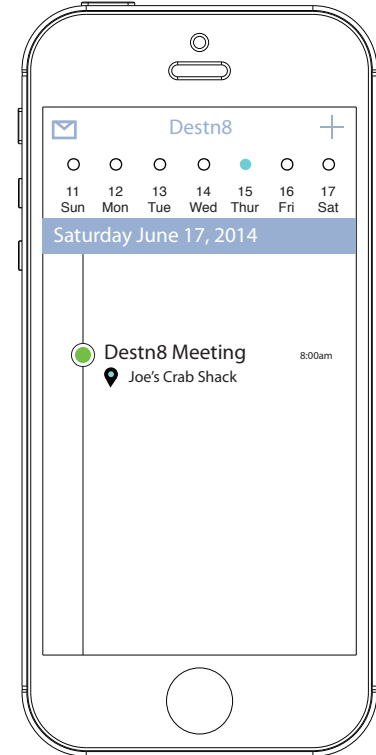

Destn8 Time Change

Creator's Phone