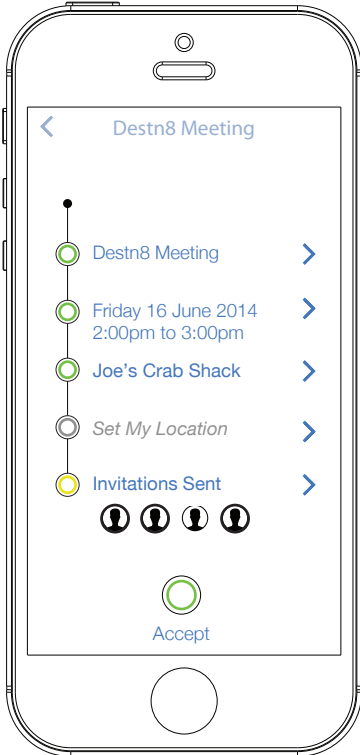

Destn8 Time Change

Creator's Phone