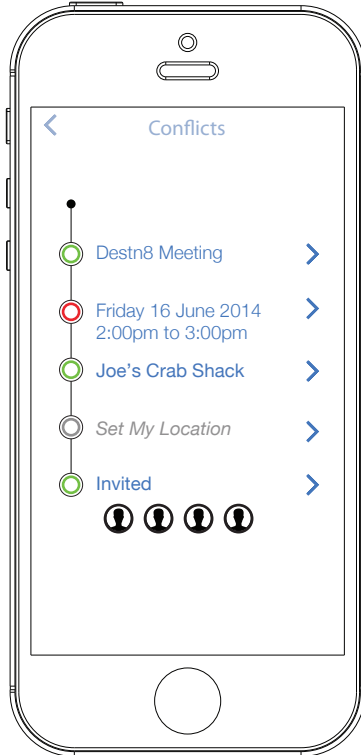

Destn8 Time Change

Creator's Phone