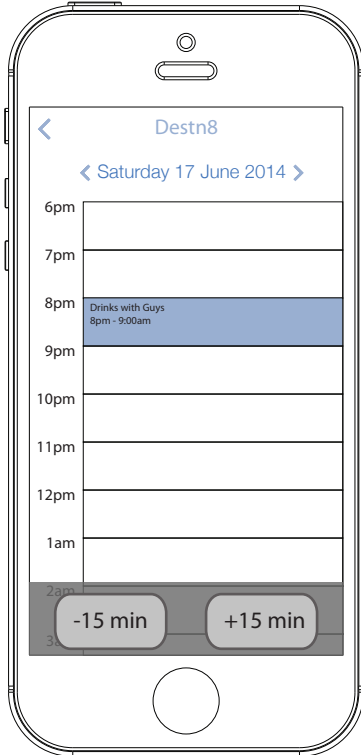

Destn8 Time Change

Creator's Phone