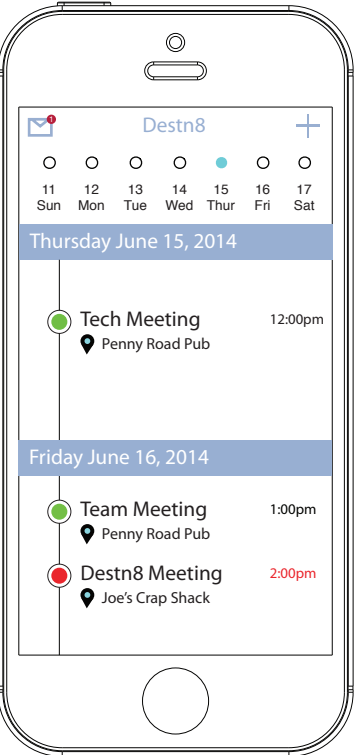

Destn8 Time Change

Creator's Phone