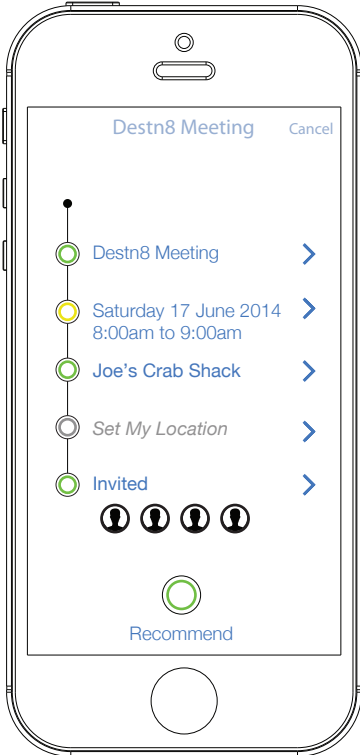

Destn8 Time Change

Creator's Phone