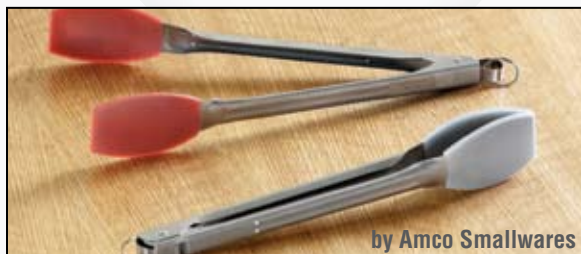

by Amco Smallwares

Locking Tongs Stainless steel and silicone.
K7278 Tong 12" Clear
K7279 Tong 12" Red