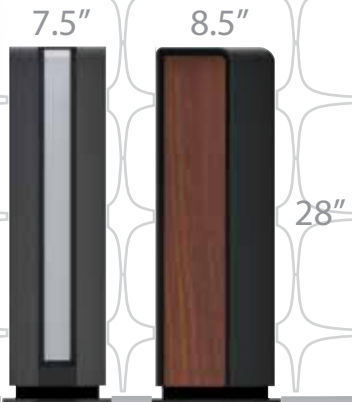

Radiem

brazilian
rosewood

cord caddy

ambient mood
lighting

kill switch