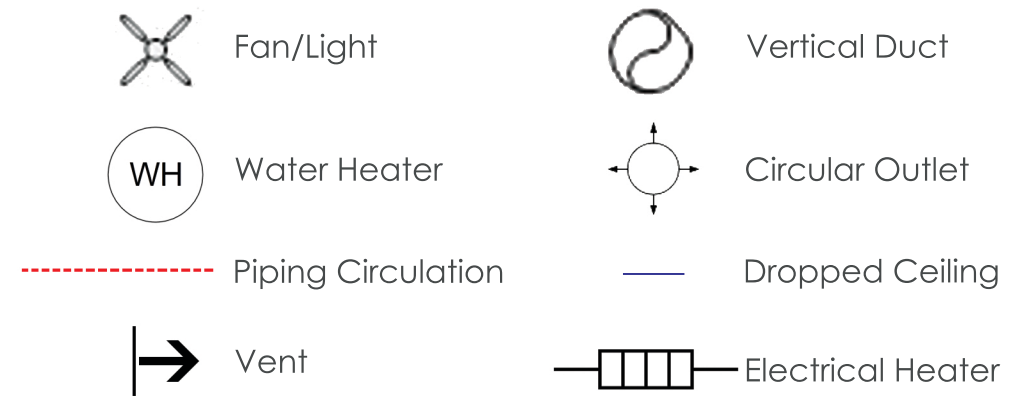

2nd Floor

Scale: 1/8"=1-0" (2 Bedroom)

3rd Floor

Scale: 1/8"=1-0" (Studio)

Mechanical Legend

Mechanical Plan