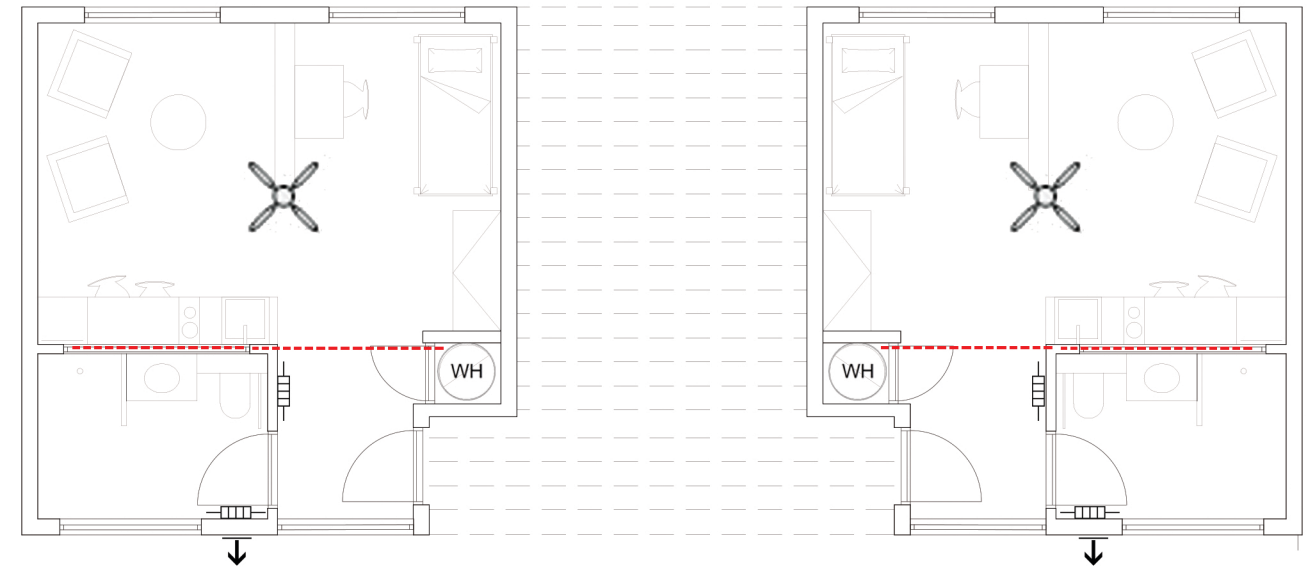

2nd Floor

Scale: 1/8"=1-0" (2 Bedroom)

3rd Floor

Scale: 1/8"=1-0" (Studio)

Mechanical Legend

Mechanical Plan