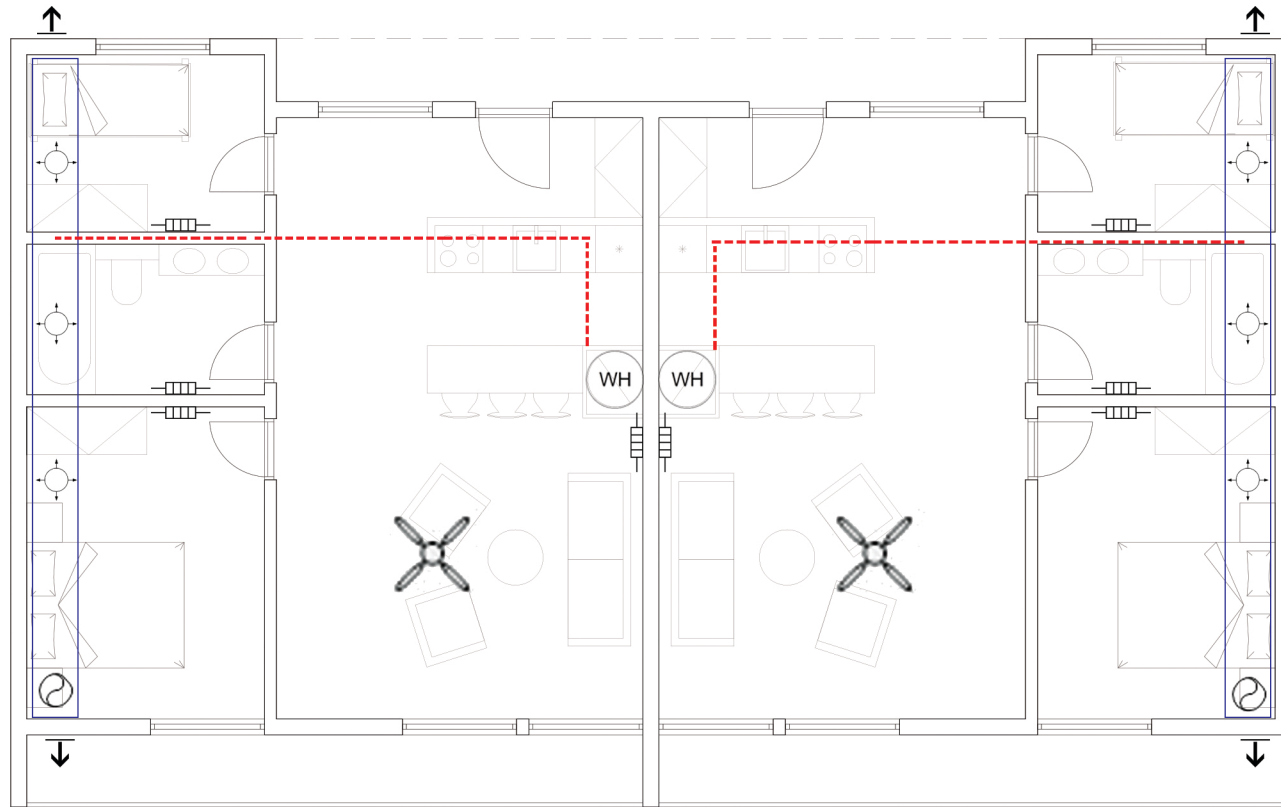

2nd Floor

Scale: 1/8"=1-0" (2 Bedroom)

3rd Floor

Scale: 1/8"=1-0" (Studio)

Mechanical Legend

Mechanical Plan