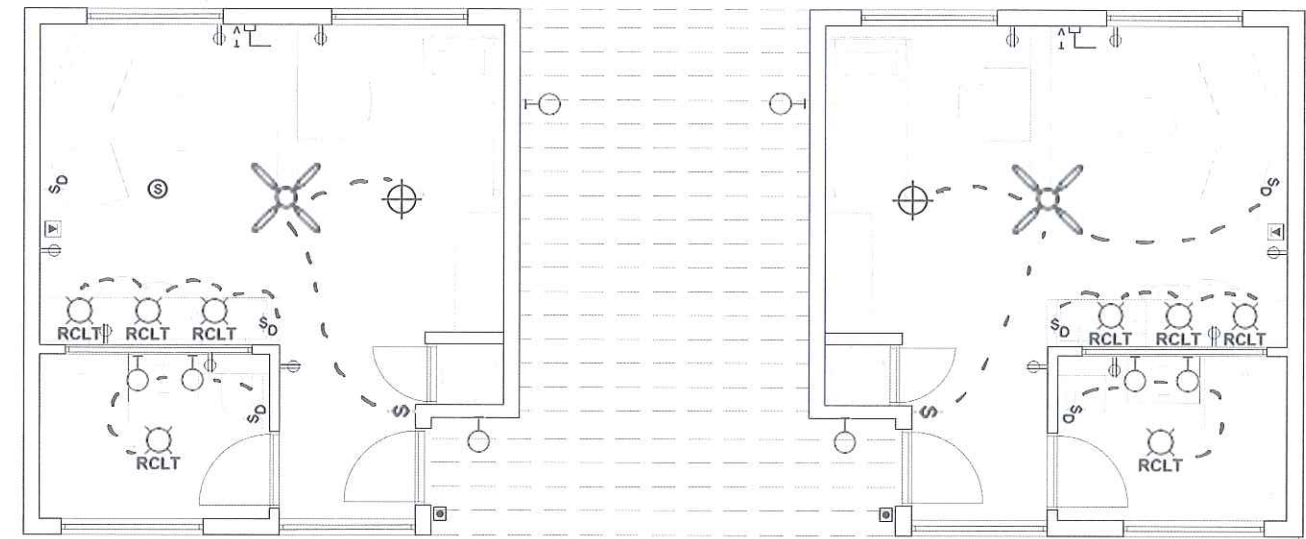

2nd Floor

Scale: 1/8"=1-0" (2 Bedroom)

3rd Floor

Scale: 1/8"=1-0" (Studio)

Electrical Legend

	Pendant Light (LED)		Wall Mounted Light
	Smoke/Carbon Dioxide Detector		Duplex Receptable Outlet
	Telephone Outlet		Switch
	Recessed Light		Dimmer Switch
	Doorbell		Fan/Light
	Cable Television Outlet		