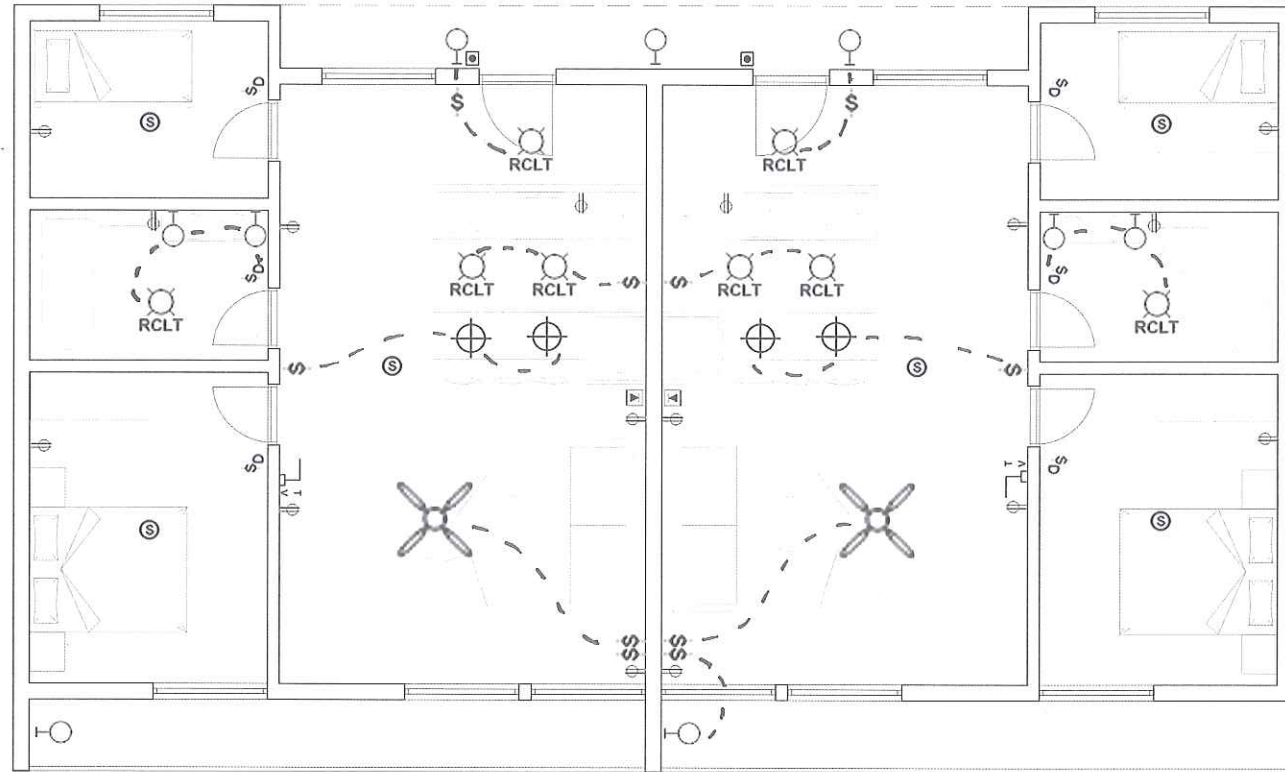

2nd Floor

Scale: 1/8"=1-0" (2 Bedroom)

3rd Floor

Scale: 1/8"=1-0" (Studio)

Electrical Legend

	Pendant Light (LED)		Wall Mounted Light
	Smoke/Carbon Dioxide Detector		Duplex Receptable Outlet
	Telephone Outlet		Switch
	Recessed Light		Dimmer Switch
	Doorbell		Fan/Light
	Cable Television Outlet		