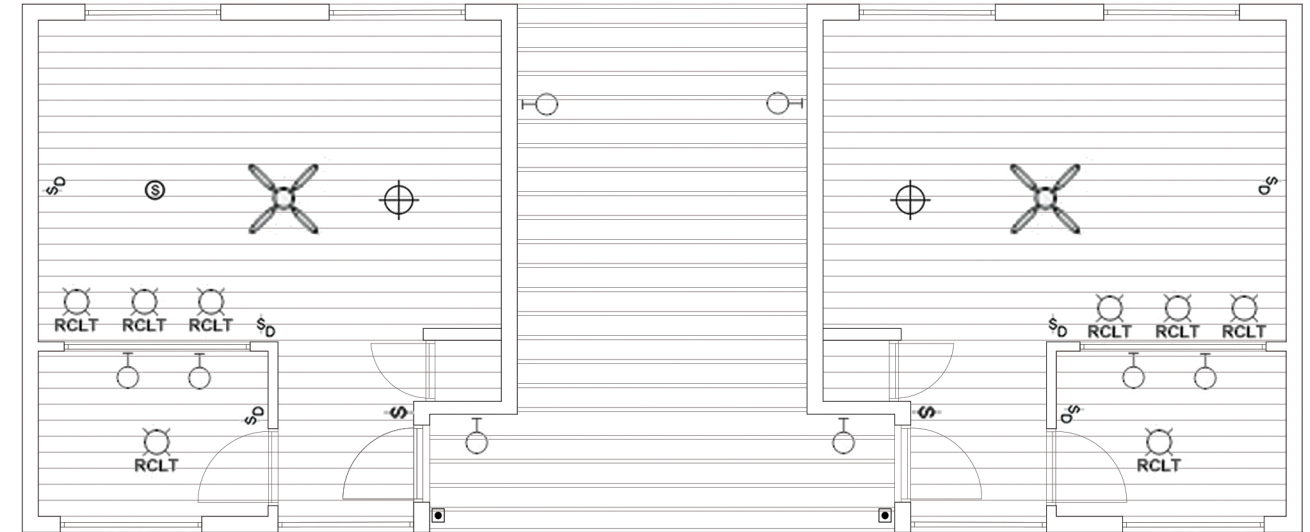

## 2nd Floor RCP

Scale: 1/8"=1-0" (2 Bedroom)

## 3rd Floor RCP

Scale: 1/8"=1-0" (Studio)

Reflected Ceiling Plan