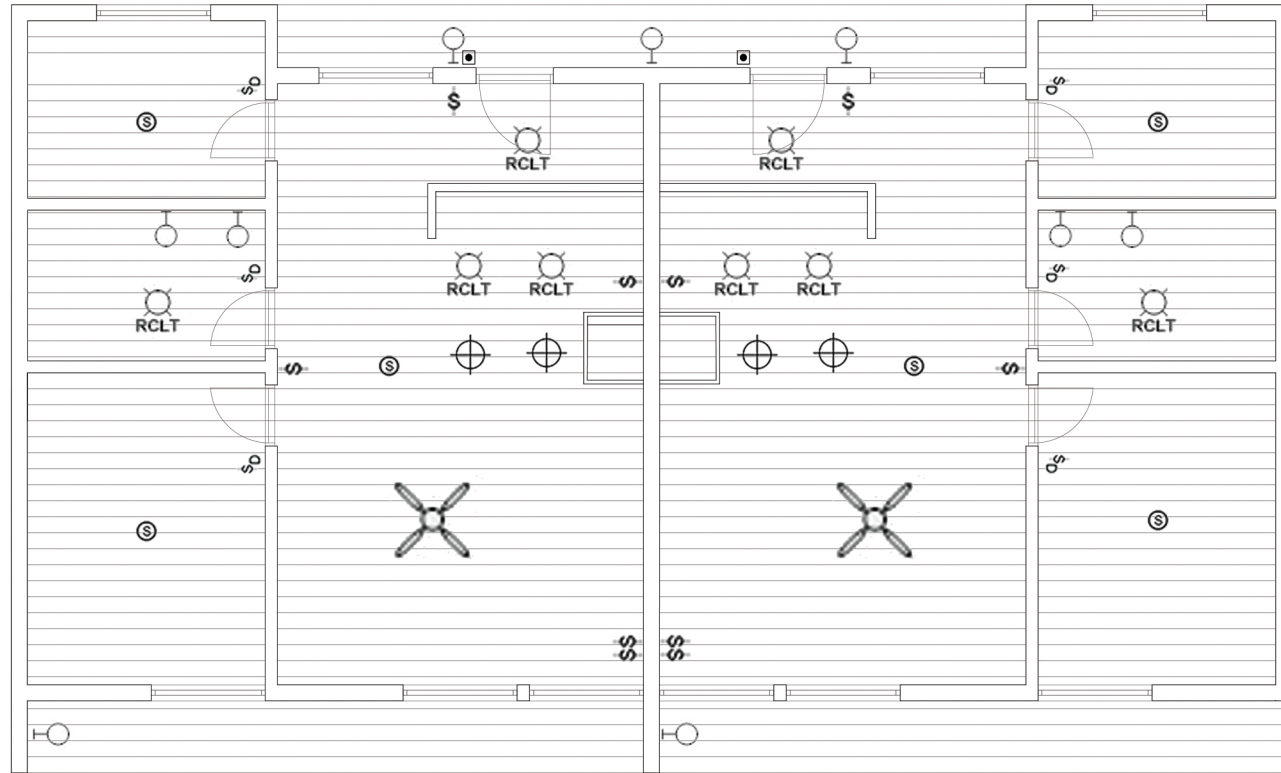

## 2nd Floor RCP

Scale: 1/8"=1-0" (2 Bedroom)

## 3rd Floor RCP

Scale: 1/8"=1-0" (Studio)

Reflected Ceiling Plan