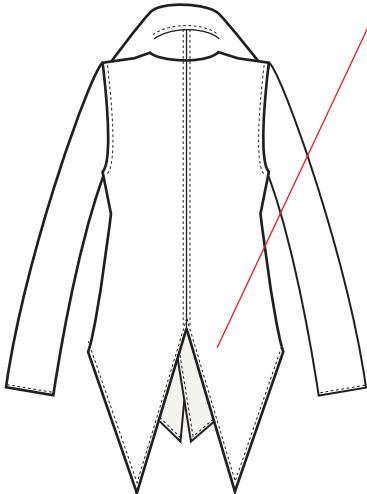

WHAT GOES AROUND COMES AROUND

FRONT

BACK

STYLE# 13FW890

SEASON: FALL13

ITEM DESCRIPTION:
SLASH BACK BLAZER

SIZES: XS,S,M,L

STATUS: SAMPLING

Deep Cut-out/Vent to add
flare/swing to front.

FABRIC 1 (Ref: No: T-W6)	
	8
	0
	4
	2
	0
	1
FABRIC 2 (Ref NUBuck_o6)	
	0
	6
	0

Please note: Colours above only act as a
guide.
Refer to colour ref. for true style.