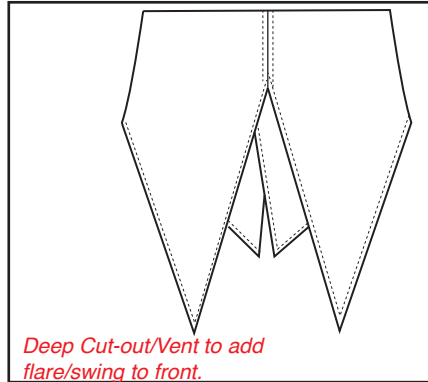

WHAT GOES AROUND COMES AROUND

FRONT

BACK

STYLE# 13FW890

SEASON: FALL13

ITEM DESCRIPTION:
SLASH BACK BLAZER

SIZES: XS,S,M,L

STATUS: SAMPLING

Deep Cut-out/Vent to add
flare/swing to front.

FABRIC 1 (Ref: No: T-W6)	
	8
	0
	4
	2
	0
	1
FABRIC 2 (Ref NUBuck_o6)	
	0
	6
	0

Please note: Colours above only act as a
guide.
Refer to colour ref. for true style.