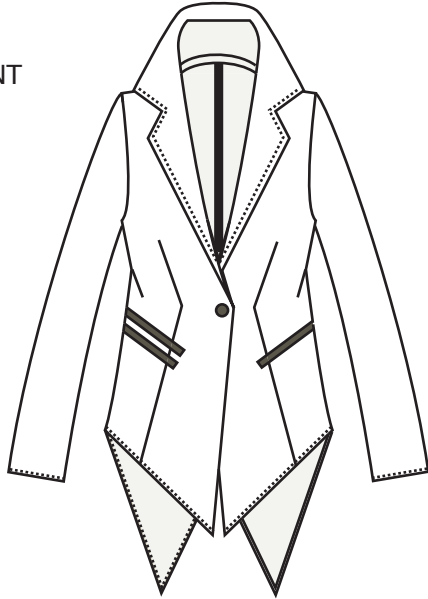

WHAT GOES AROUND COMES AROUND

FRONT

BACK

STYLE# 13FW890

SEASON: FALL13

ITEM DESCRIPTION:
SLASH BACK BLAZER

SIZES: XS,S,M,L

STATUS: SAMPLING

Deep Cut-out/Vent to add
flare/swing to front.

FABRIC 1 (Ref: No: T-W6)	
	8
	0
	4
	2
	0
	1
FABRIC 2 (Ref NUBuck_o6)	
	0
	6
	0

Please note: Colours above only act as a
guide.
Refer to colour ref. for true style.