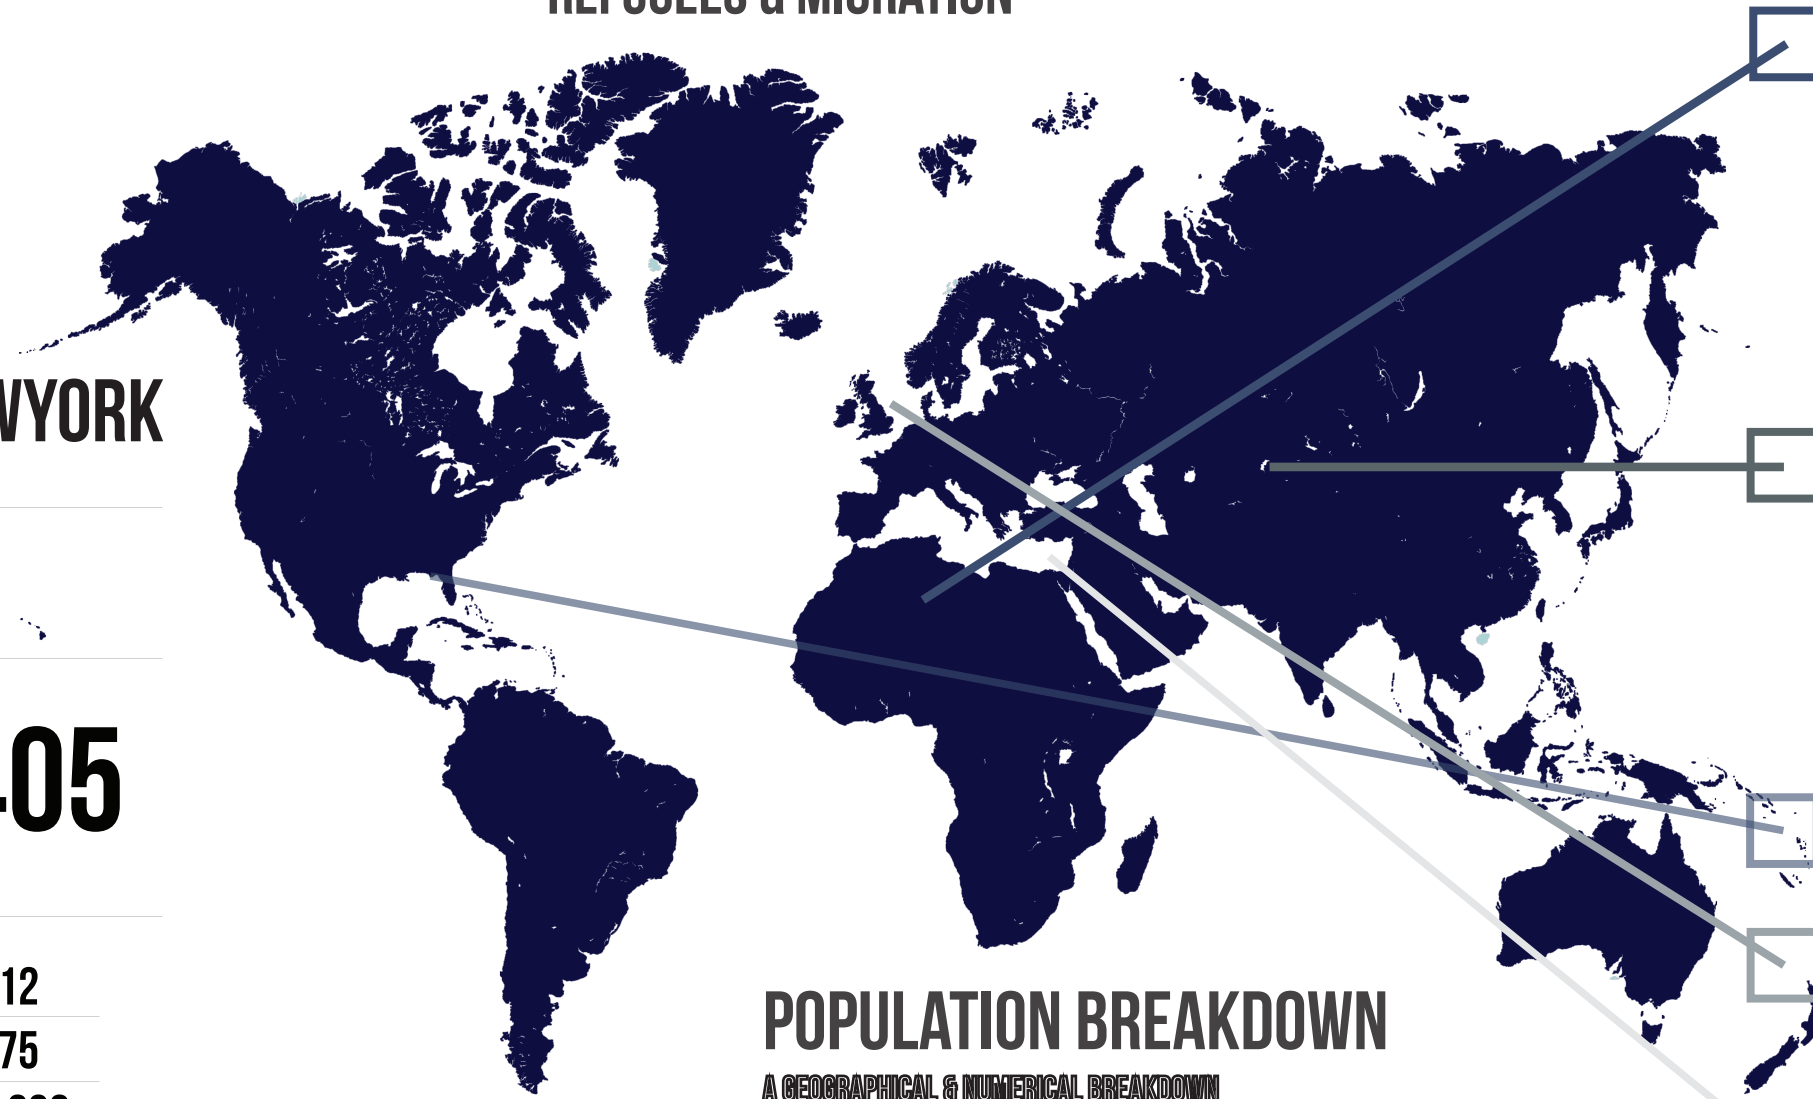

BUREAU OF POPULATION

REFUGEES & MIGRATION

A NUMERICAL & GEOGRAPHICAL
BREAKDOWN OF REFUGEE
MIGRATION

LOCATION **SYRACUSE, NEWYORK**

TIME FRAME **2001 - 2011**

TOTAL # OF REFUGEES*
IN SYRACUSE, NY **6,405**

YEARLY TOTALS

2001	377	2007	512
2002	289	2008	875
2003	208	2009	1,233
2004	518	2010	882
2005	333	2011	827
2006	361		

AFRICAN COUNTRIES

BURUNDI - 187
CENTRAL AFRICAN
REPUBLIC - 14
ERITREA - 92
ETHIOPIA - 45
IVORY COAST - 3
LIBERIA - 233
DEM. REP. CONGO - 195
MAURITANIA - 14
RWANDA - 16
SENEGAL - 1
SIERRA LEON - 9
SOMALIA - 972
SUDAN - 427
TOGO - 4

ASIAN COUNTRIES

AFGANISTAN - 59
BURMA - 1,666
BHUTAN - 1,145
CAMBODIA - 14
CHINA - 10
KYRGYZSTAN - 4
KAZAKHSTAN - 22
NORTH KOREA - 6
PAKISTAN - 4
UZBEKISTAN - 1
VIETNAM - 87
THAILAND - 1
CONGO - 12

SOUTH AMERICAN COUNTRIES

CUBA - 74

EUROPEAN COUNTRIES

AZERBAIJAN - 37
BELARUS - 5
BOSNIA - 412
RUSSIA - 138
SERBIA - 32
UKRAINE - 104

MIDDLE EASTERN COUNTRIES

IRAQ - 322
IRAN - 19
PALESTINE - 5
KUWAIT - 10

POPULATION BREAKDOWN

A GEOGRAPHICAL & NUMERICAL BREAKDOWN
OF REFUGEE MIGRATION IN THE SYRACUSE, NEW YORK AREA