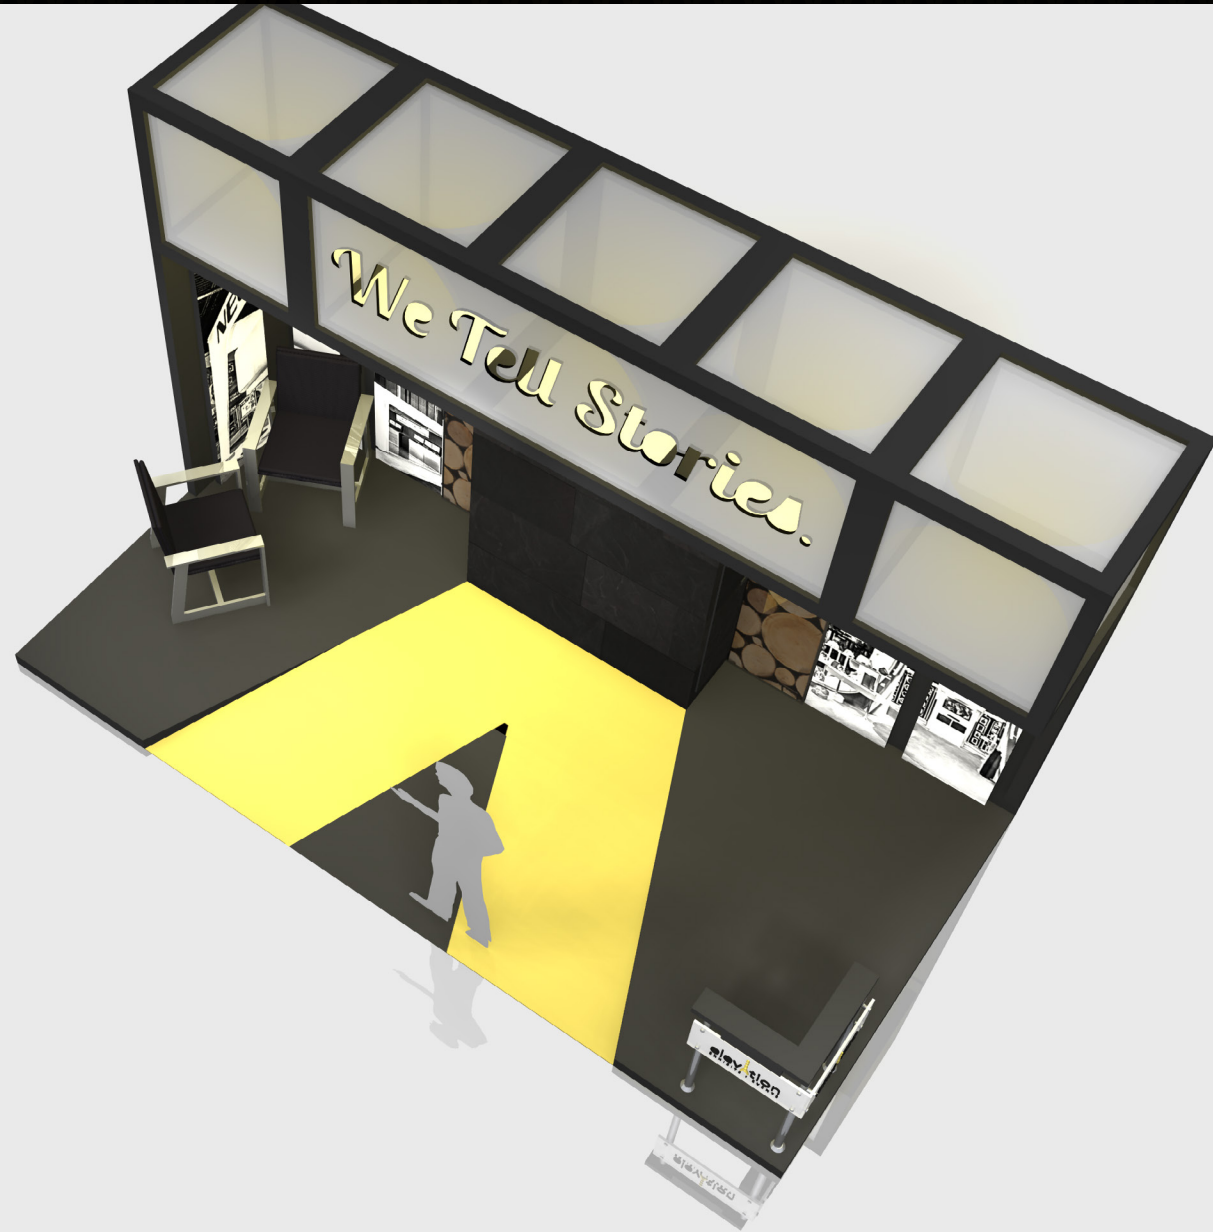

Hobbies : Photography, Cross fit, Cycling,
Drawing, Traveling, Netflix, Ukulele
Motorcycles, Food, Adventure

Work : Photography | Design

Goals

- 10x20 Modular Exhibit
- One Open Corner
- Reception Desk
- Storage
- Lounge Seating
- Simple, Clean and Impactful
- Brand: Black and Gold
- Educate Attendees of EEE's Capabilities
- Theme - "We Tell Stories."

Concept

Dimensions

— 12'

— 8'

20'

10'

Dimensions

— 8'

20'

Back-lit Plexiglas

Glowing Logo

Back-lit Projects

Storage

Reception

Seating

Raised Floor

Distance

Floor Plan

Pre-Show Mailer

Pre-Show Mailer

elevation
EXHIBITS • EVENTS

Please Join Us!

at

EXHIBITORLIVE!