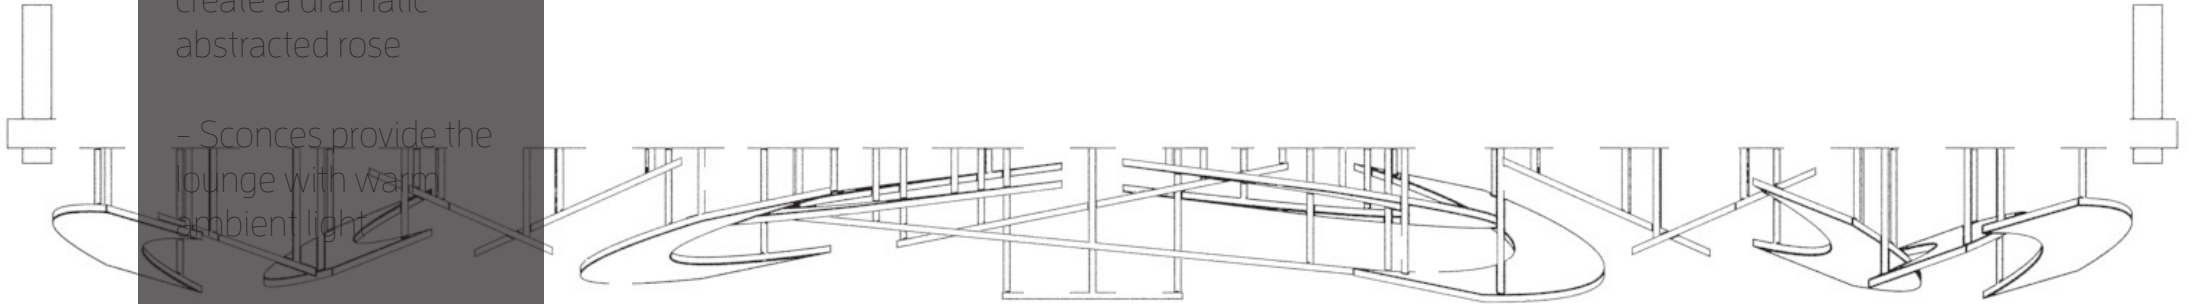

Portland, OR

"The Rose City"

Donivon Talley

Elevation

- Fits comfortably within 10ft ceilings
- Multiple angles to create a dramatic abstracted rose
- Sconces provide the lounge with warm ambient light

"Rose" Light

- OLED Panel
- Mounted Concentric Rose "Petals"
- Brushed Aluminum Suspension rods
- Wooden Panel to hold OLED
- Matching Wall Sconce