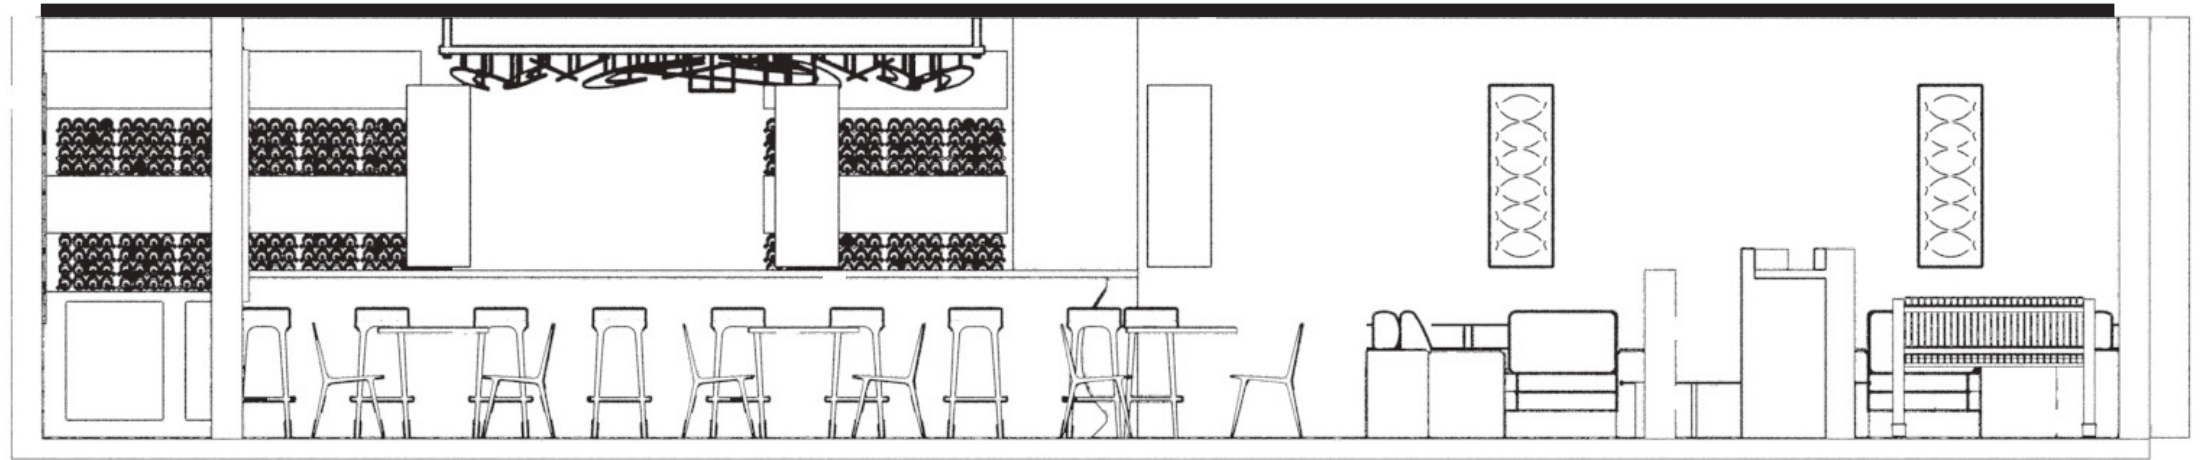

Portland, OR

"The Rose City"

Donivon Talley

Elevation

- Fits comfortably within 10ft ceilings
- Multiple angles to create a dramatic abstracted rose
- Sconces provide the lounge with warm ambient light

"Rose" Light

- OLED Panel
- Mounted Concentric Rose "Petals"
- Brushed Aluminum Suspension rods
- Wooden Panel to hold OLED
- Matching Wall Sconce