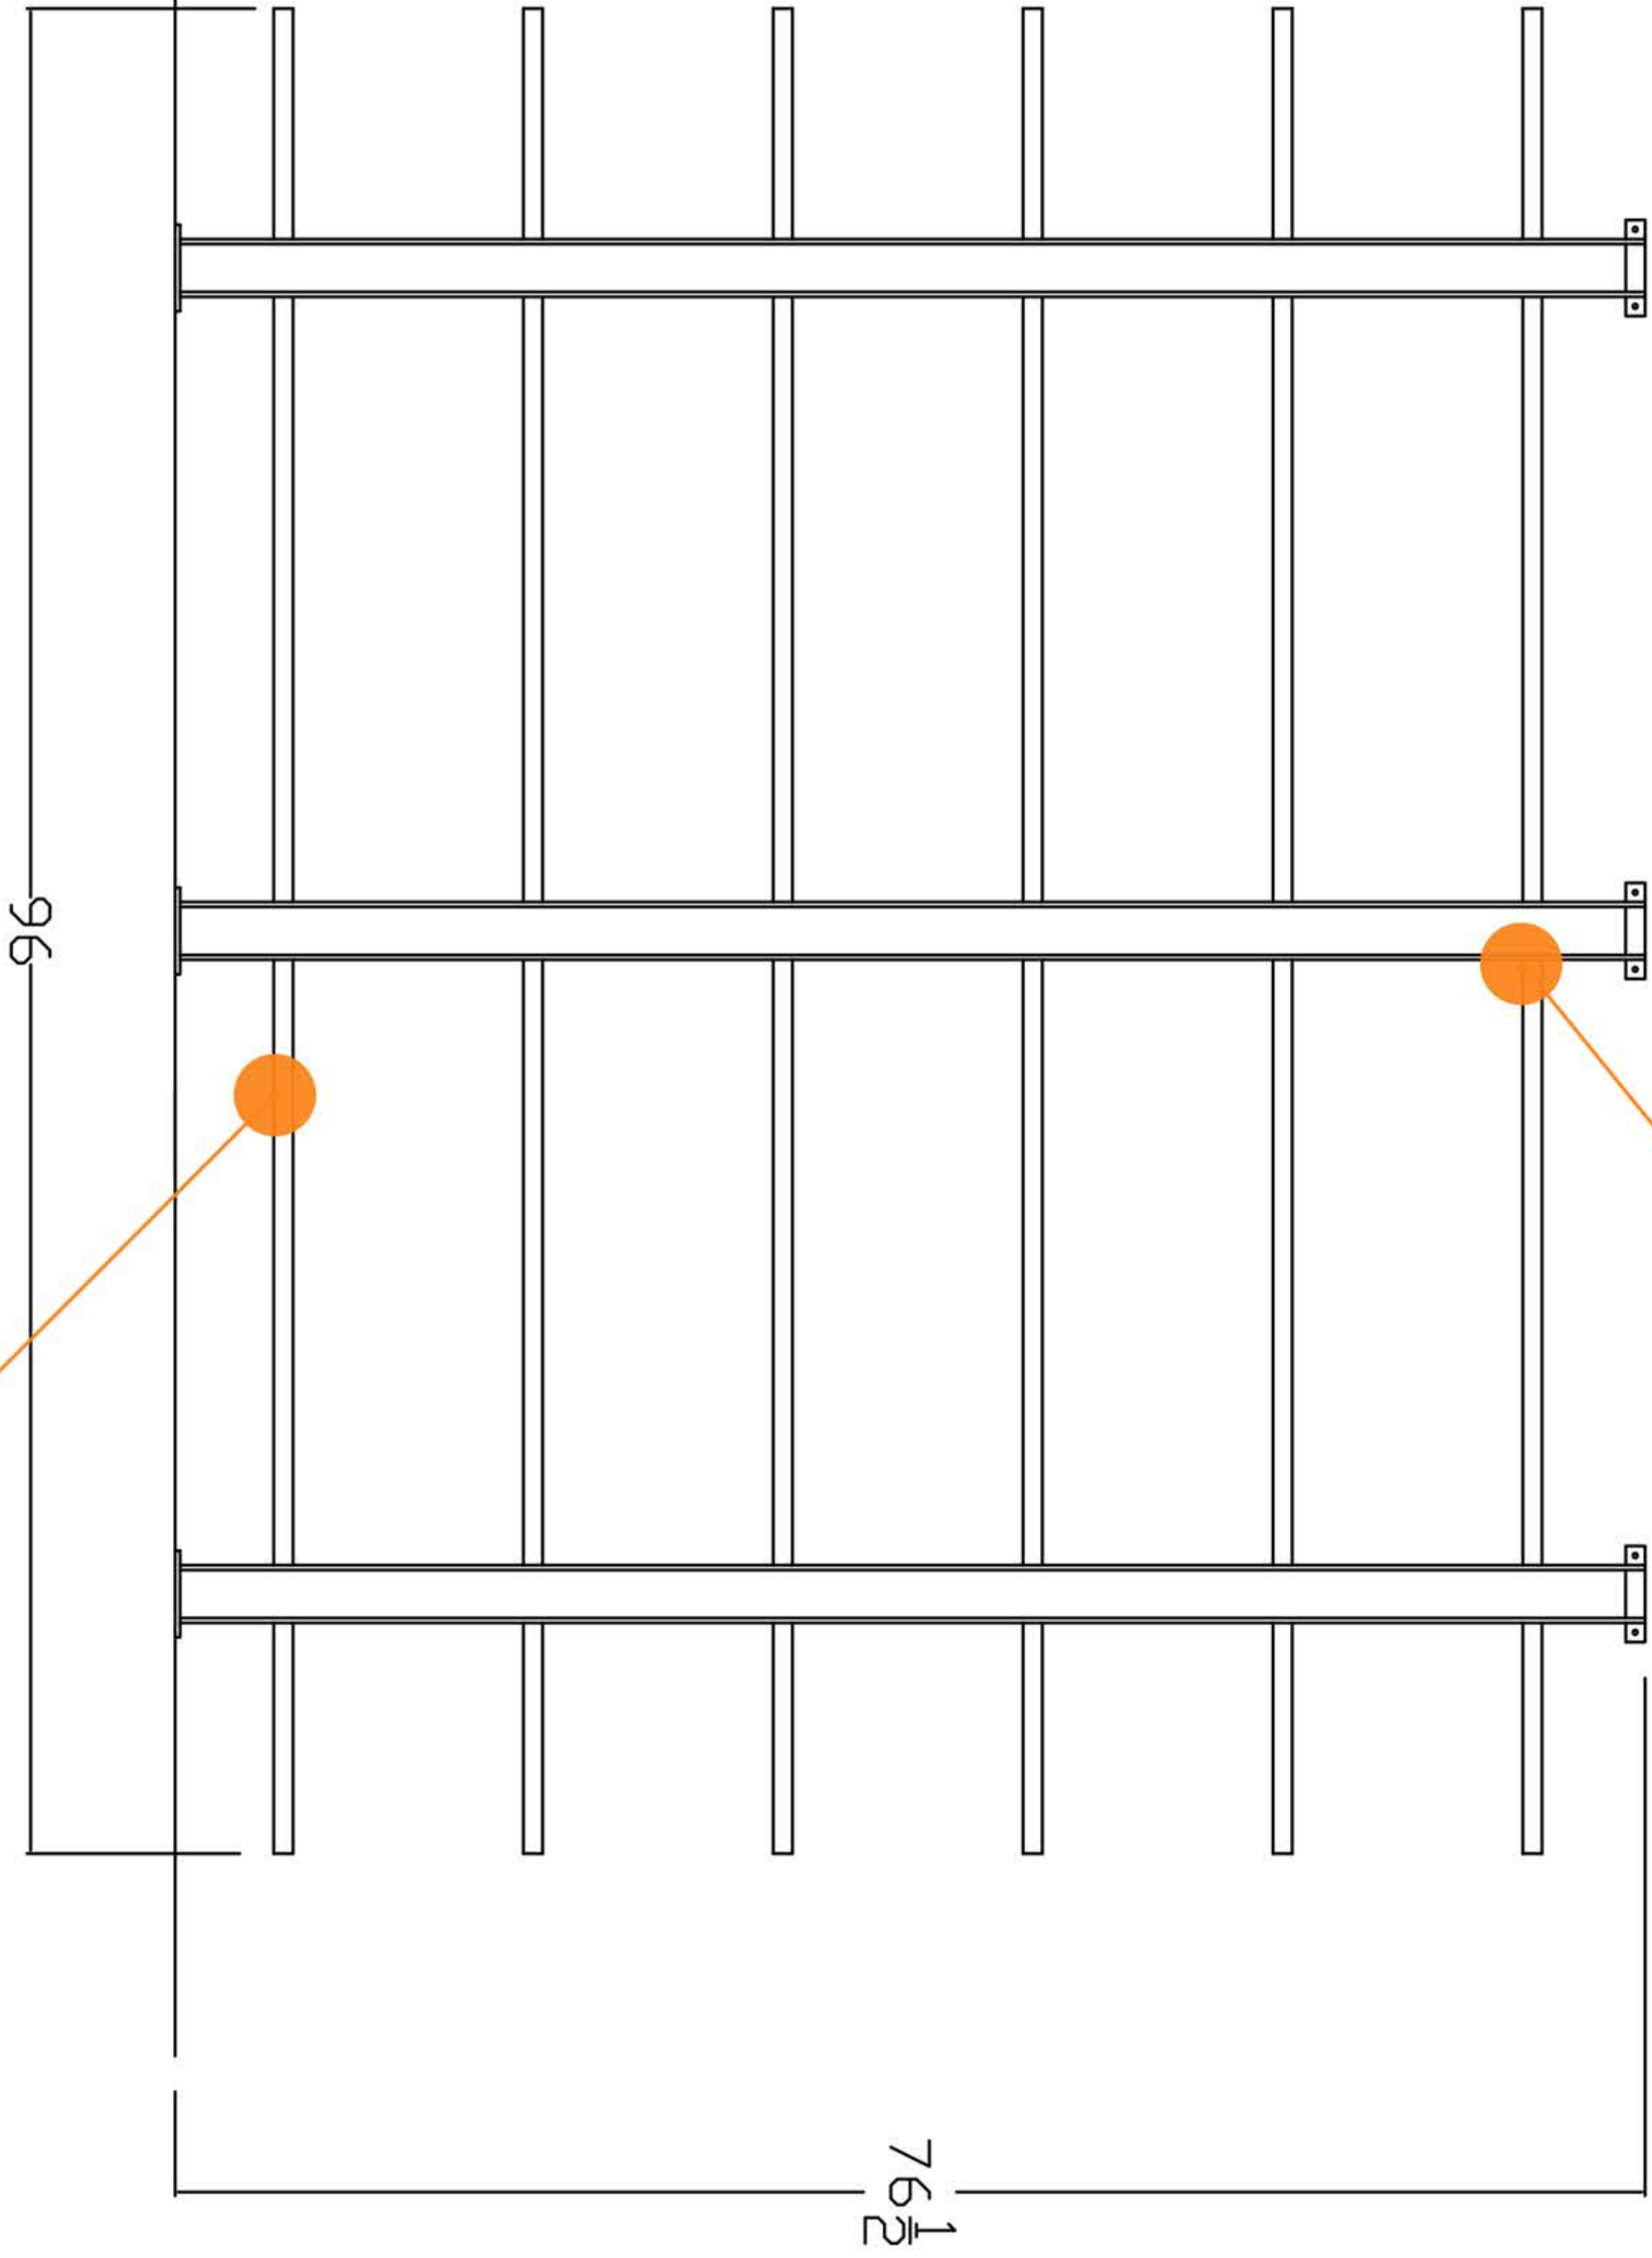

SIDE

FRONT

1" thick X 10" D Reclaimed Wood Shelf Boards

Black Powder Coated C-Channel Shelf Supports