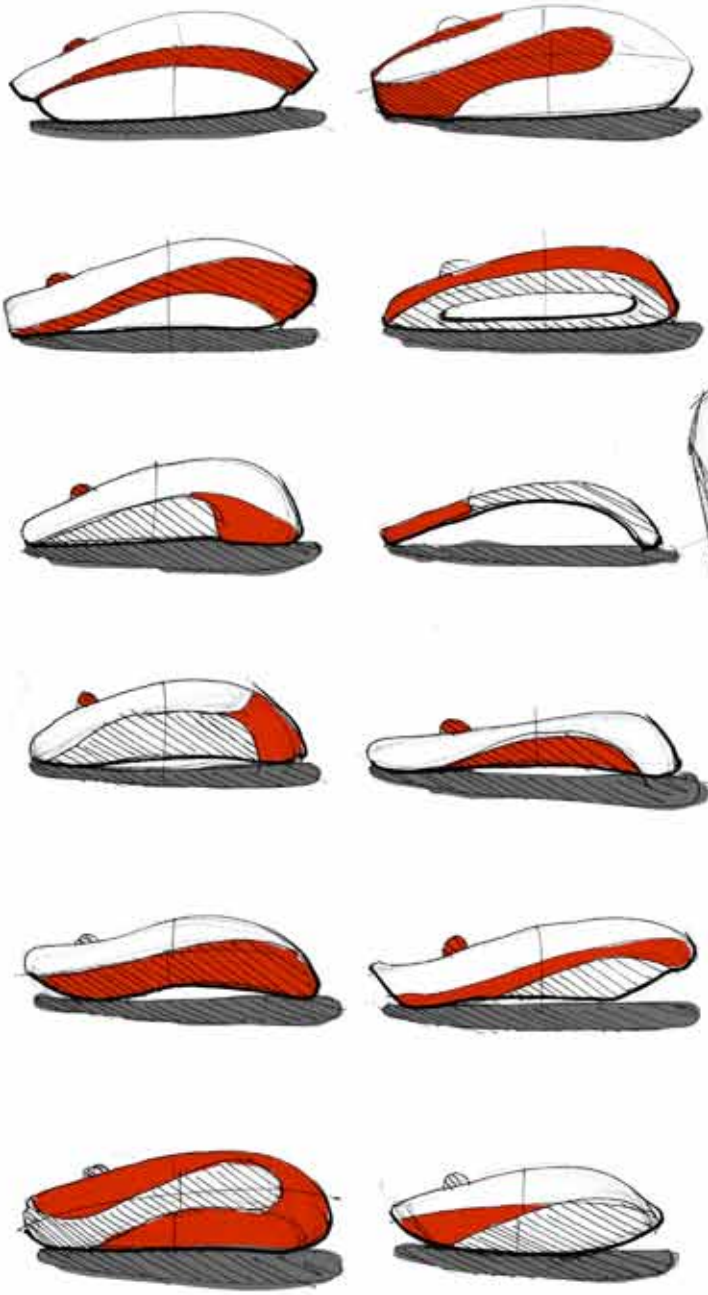

Carried cardboard cup

twisting water bottle

twist off cap

put straw out to drink

fits comfortably in hand

Slight curve for comfortable grip

Slightly curved design catches in a corner

# SKETCHING