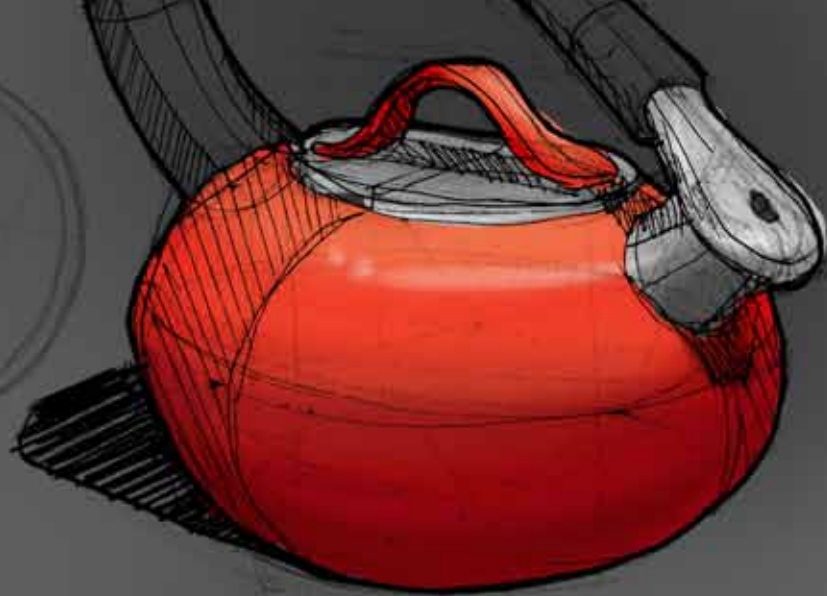

Carried cardboard cup

twisting water bottle

twist off cap

put straw out to drink

fits comfortably in hand

Slight curve for comfortable grip

Slightly curved design catches in a corner