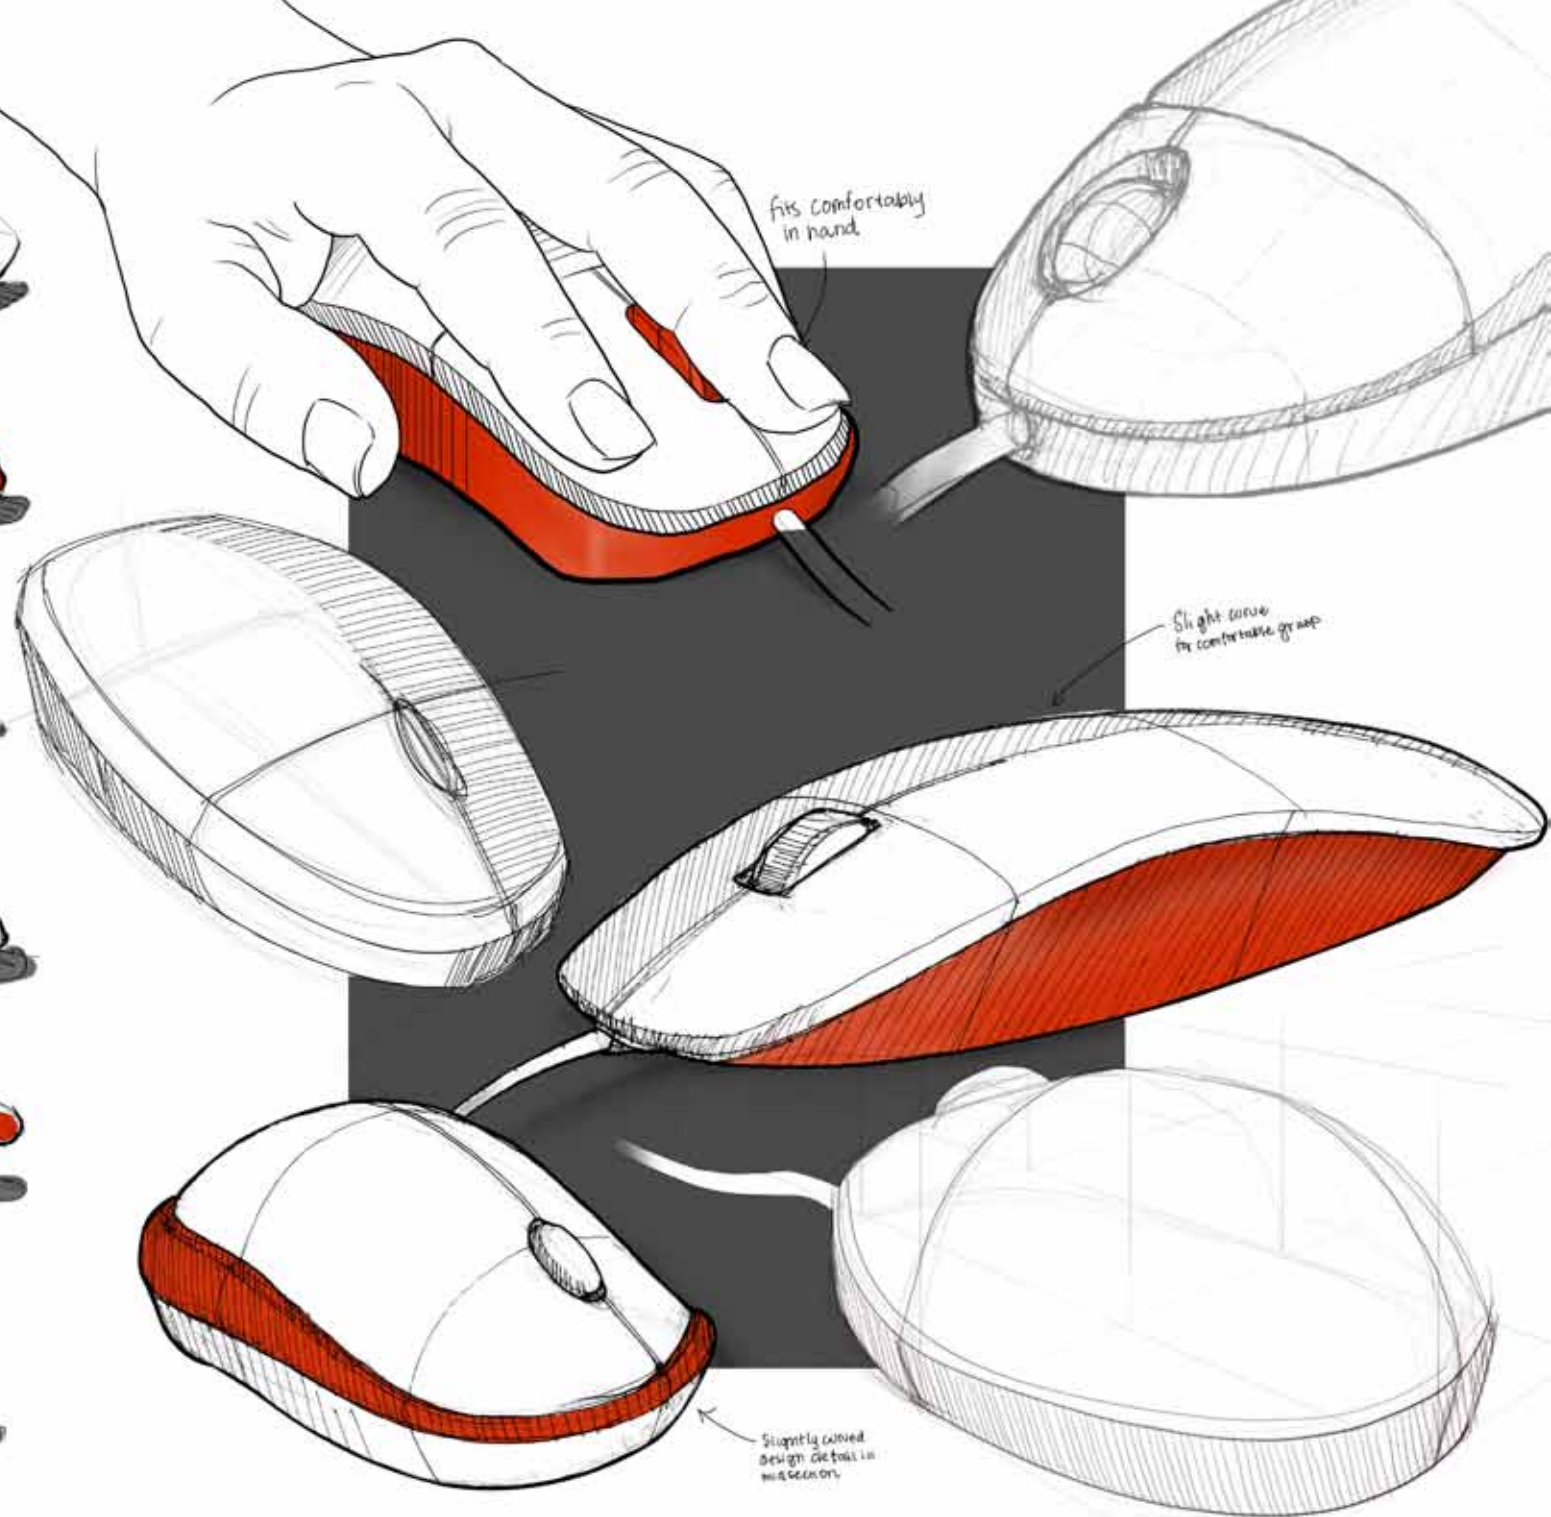

Carried cardboard cup

twisting water bottle

twist off cap

put straw out to drink

fits comfortably in hand

Slight curve for comfortable grip

Slightly curved design catches in a corner

# SKETCHING