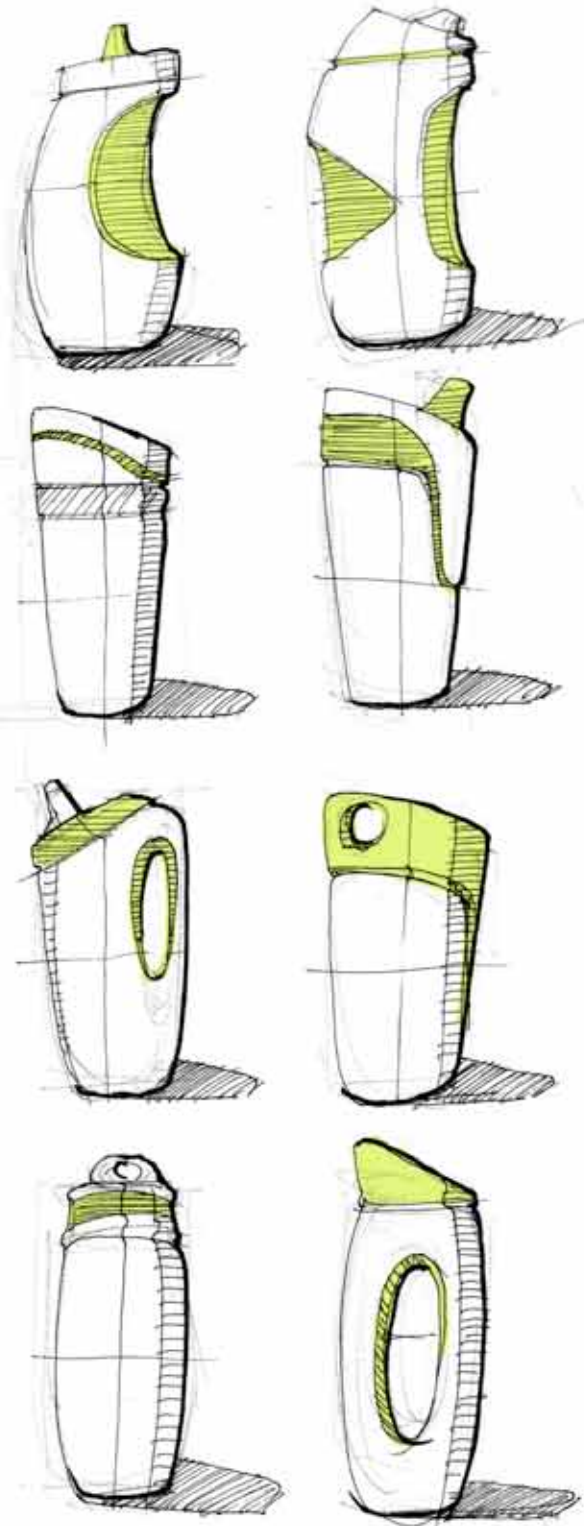

Carried cardboard cup

twisting water bottle

twist off cap

put straw out to drink

fits comfortably in hand

Slight curve for comfortable grip

Slightly curved design catches in a corner

# SKETCHING