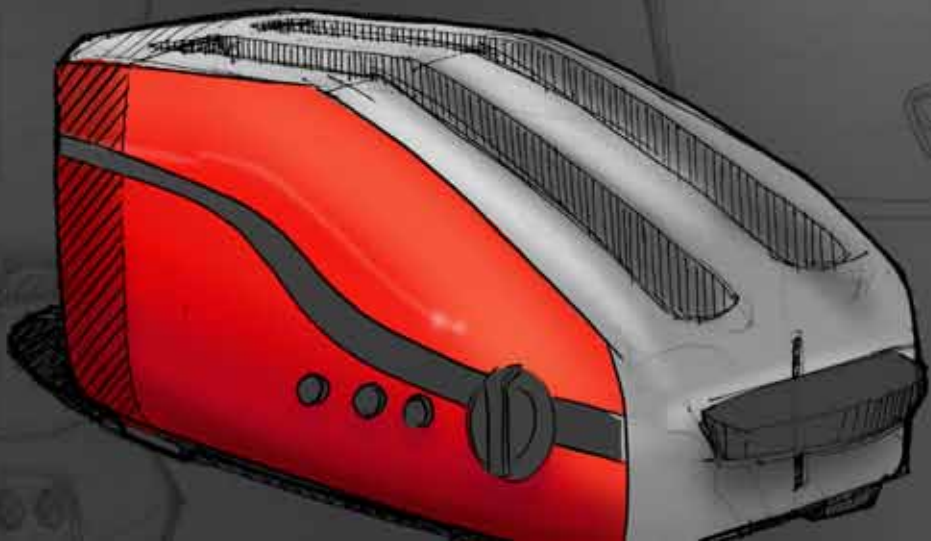

Carried cardboard cup

twisting water bottle

twist off cap

put straw out to drink

fits comfortably in hand

Slight curve for comfortable grip

Slightly curved design catches in a corner