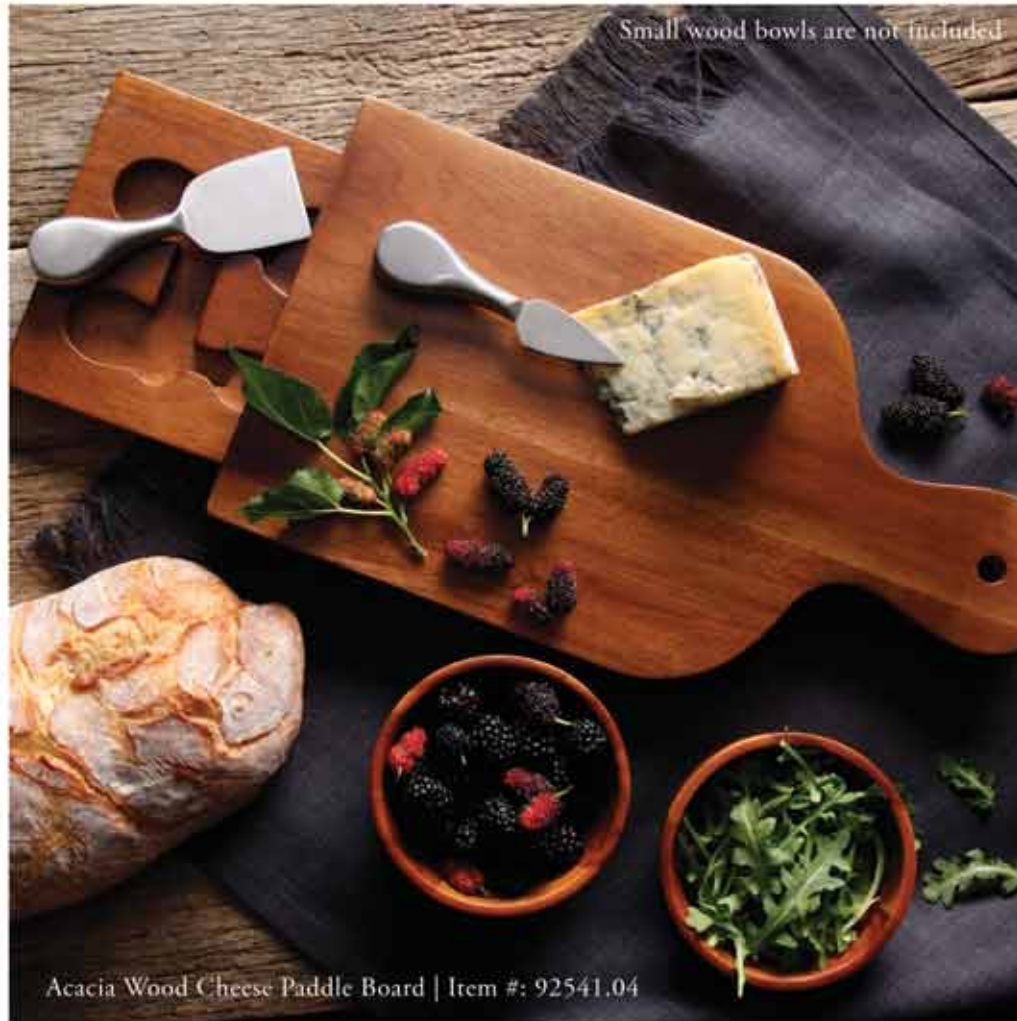

April 2015

800 • 281 • 2810 gibsonusa.com

GIBSON
elite

Small Wood Stump Server | Item #: 89338.01 • Large Wood Stump Server | Item #: 89338.01

Acacia Wood Bed Tray | Item #: 92662.01

Wood Spoons

3 Pc Acacia Wood Bowl Set | Item #: 88906.03

Paddle Board

Three Tier Wood Serving Tray

Small wood bowls are not included

Acacia Wood Cheese Paddle Board | Item #: 92541.04

3 Section Acacia Wood Tray | Item #: 92540.01

FROM THE
NATURAL
TRENDS
COLLECTION