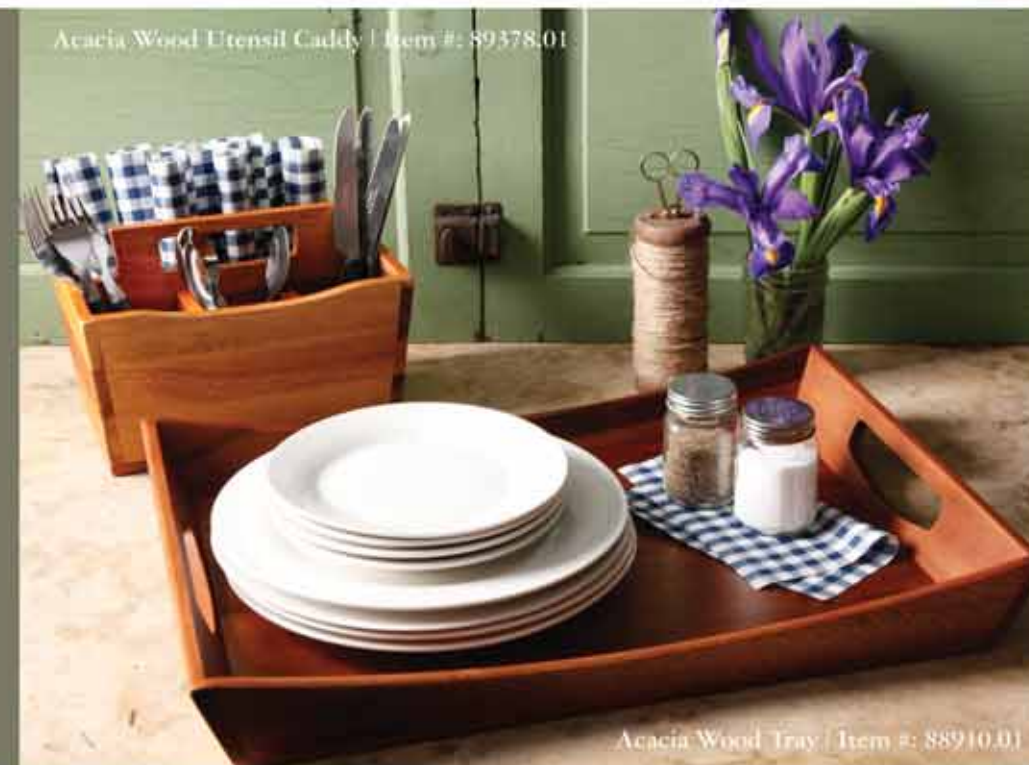

Wood Paddle Boards
GIBSON
elite

FROM THE
NATURAL
TRENDS
COLLECTION

Ashville 3 Pc Acacia Wood Salad Bowl Set | Item #: 92031.03

Wood Round Tray
Item #: 89441.01

Wood Paddle Boards
Item #: 89377.01

Acacia Wood Utensil Caddy | Item #: 89378.01