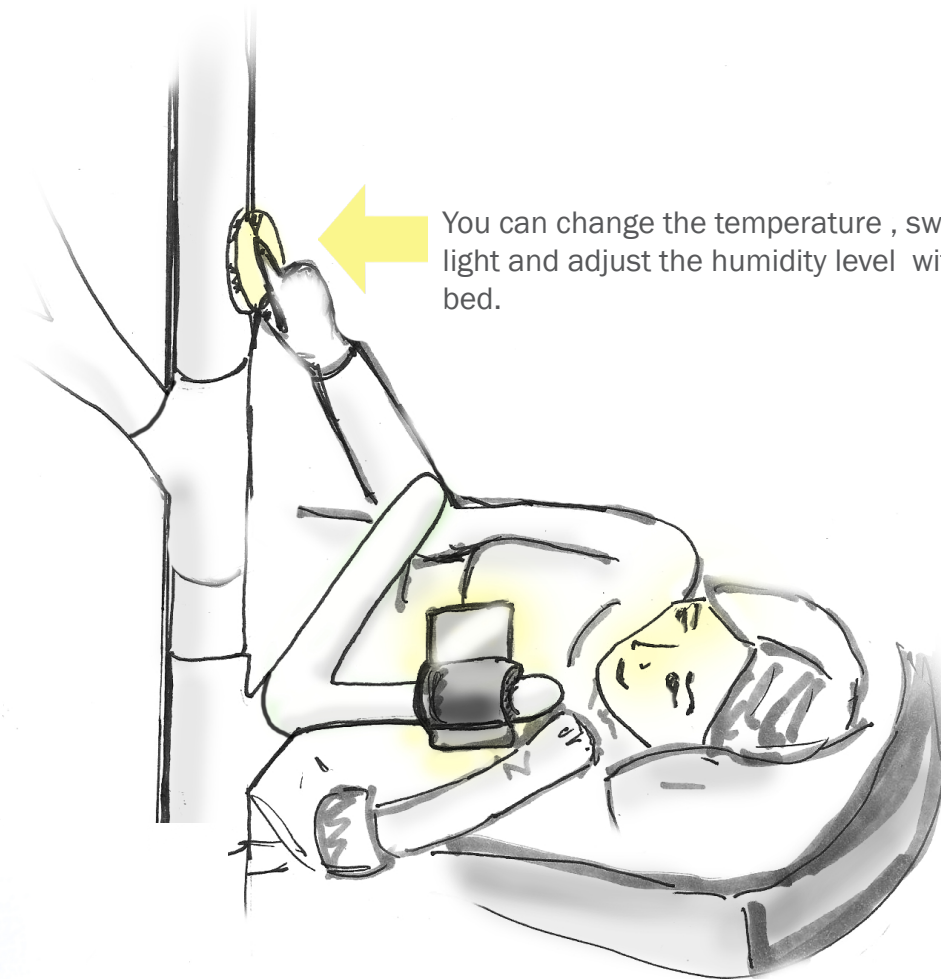

LED lights

The light located at the top acts as a night light or reading light with different brightness settings.

The plug located at the bottom, lets you charge your electronics. With a usb option.

You can turn the knob for a physical control or use the touch screen by moving the black arrow, to switch screens tap on the screen.

The humidifier located at the top prevents the air in the room from being too dry, this helps ease breathing especially at night, gives you a better sleep. Reduces risk of air born infection.

The control panel located in middle has 3 different setting for the light to turn on and off, for the humidifier to control the humidity and the temperature control.

93"-100" Height
1.5" Width

Silicone coating for good grip

Alloy steel

You can change the temperature, switch on and off the light and adjust the humidity level without getting out of bed.

You can clip on any gadgets on to the support bar such as ipad, cellphone, mini table, cup holder. This helps you stay independent and more comfortable. Also useful for the non disabled person.