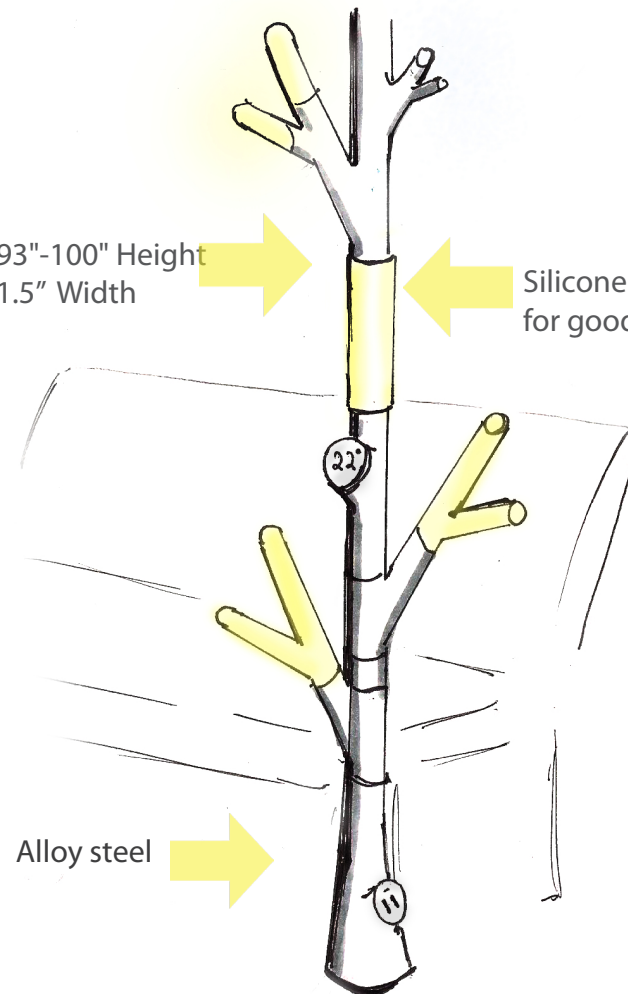

LED lights

The light located at the top acts as a night light or reading light with different brightness settings.

The plug located at the bottom, lets you charge your electronics. With a usb option.

You can turn the knob for a physical control or use the touch screen by moving the black arrow, to switch screens tap on the screen.

The humidifier located at the top prevents the air in the room from being too dry, this helps ease breathing especially at night, gives you a better sleep. Reduces risk of air born infection.

The control panel located in middle has 3 different setting for the light to turn on and off, for the humidifier to control the humidity and the temperature control.

93"-100" Height
1.5" Width

Silicone coating for good grip

Alloy steel

You can change the temperature, switch on and off the light and adjust the humidity level without getting out of bed.

You can clip on any gadgets on to the support bar such as ipad, cellphone, mini table, cup holder. This helps you stay independent and more comfortable. Also useful for the non disabled person.