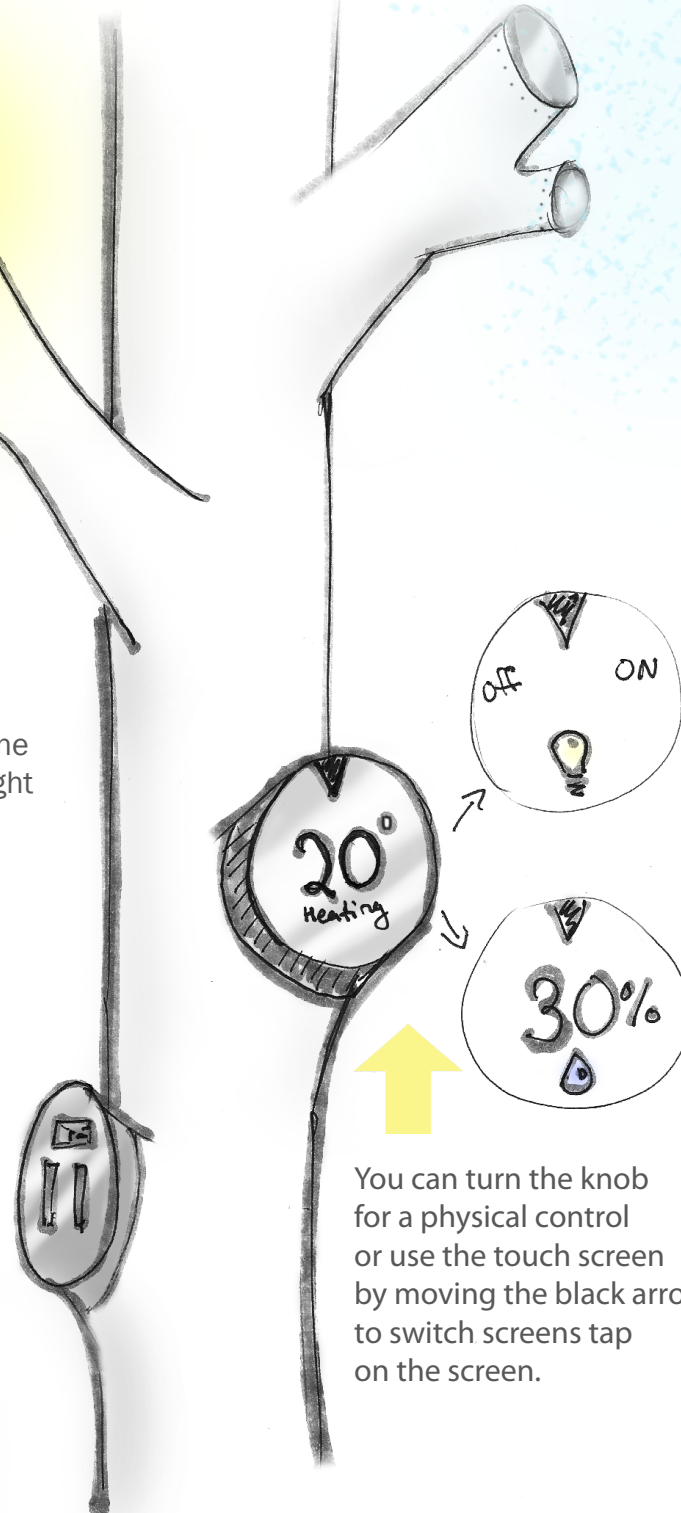

LED lights

The light located at the top acts as a night light or reading light with different brightness settings.

The plug located at the bottom, lets you charge your electronics. With a usb option.

You can turn the knob for a physical control or use the touch screen by moving the black arrow, to switch screens tap on the screen.

The humidifier located at the top prevents the air in the room from being too dry, this helps ease breathing especially at night, gives you a better sleep. Reduces risk of air born infection.

The control panel located in middle has 3 different setting for the light to turn on and off, for the humidifier to control the humidity and the temperature control.

93"-100" Height
1.5" Width

Silicone coating for good grip

Alloy steel

You can change the temperature, switch on and off the light and adjust the humidity level without getting out of bed.

You can clip on any gadgets on to the support bar such as ipad, cellphone, mini table, cup holder. This helps you stay independent and more comfortable. Also useful for the non disabled person.