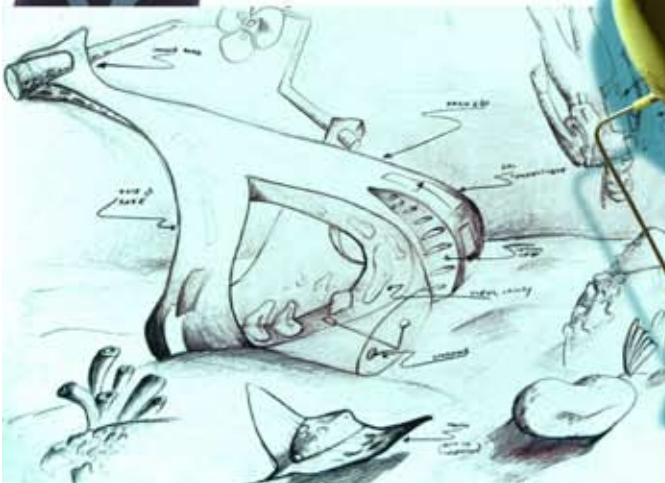

DESIGN SOLUTIONS
PURE & SIMPLE

Snapir

professional diving

underwater transportation device for fast & efficient diving experience.

Pratt
M.I.D

2002 ~ 2005 | Pratt Institute | Underwater Transportation Concept