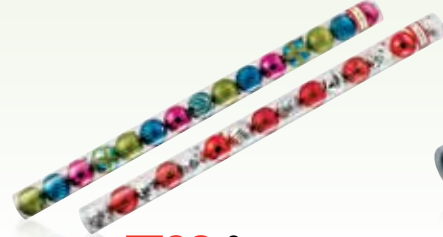

\$89

Donner 7.5' Non-Lit Fir Tree
• 1,310 branch tips

7.5' tall

\$149

Winter Frost 7.5' Pre-Lit Pine Tree
• 1,002 branch tips
• 450 clear lights

7.5' tall

Ornaments

Save more on a wide selection of ornaments.

4⁹⁸ Ornaments
• 26 ct.

6⁹⁸ Shatterproof Lace Ornaments
each

7⁹⁸ Ornaments
• 15 ct.

24⁹⁸ Shatterproof Ornaments
• 70 ct.

Lights

6⁹⁸ Red, Blue, or Clear 18' Rope Light
each

8⁹⁸ Multi-Color or Clear Net Lights
• 150 ct.

6⁹⁸ Multi-Color, Blue, or Cool White LED Icicle-Style Lights
• 70 ct.

9⁹⁸ Red, Cool White, or Blue 15' LED Rope Light
each

9⁹⁸ Multi-Color, Cool White, or Blue LED Net Lights
• 70 ct.

Inflatables

\$38 each
7' Large Santa Claus, Snowman, or Polar Bear Inflatable