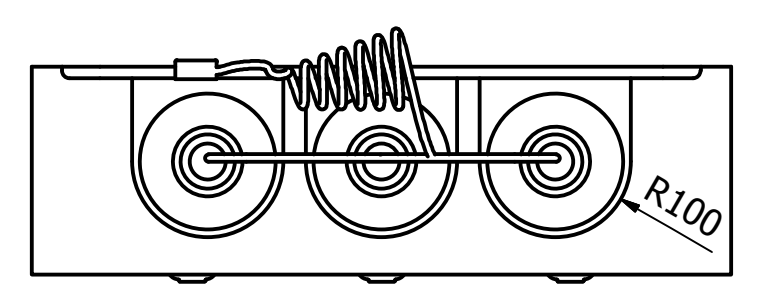

A-A ( 1:10 )

Designed by RichardJude	Checked by	Approved by	Date	Date 30/01/2014	
			02CD-100		
			Bubbling Tube Cabinet	Edition	Sheet 1 / 1