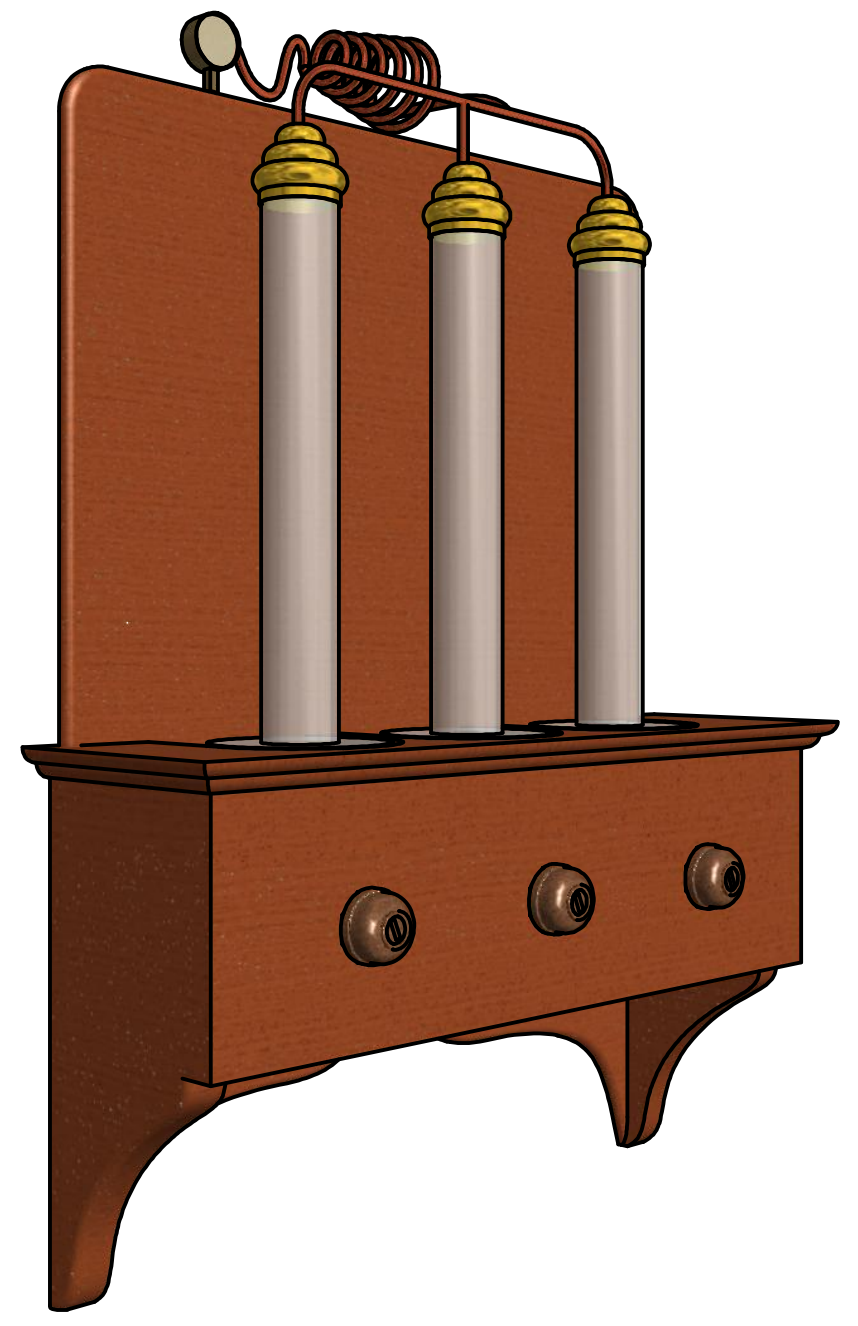

A-A ( 1:10 )

Designed by RichardJude	Checked by	Approved by	Date	Date 30/01/2014	
			02CD-100		
			Bubbling Tube Cabinet	Edition	Sheet 1 / 1