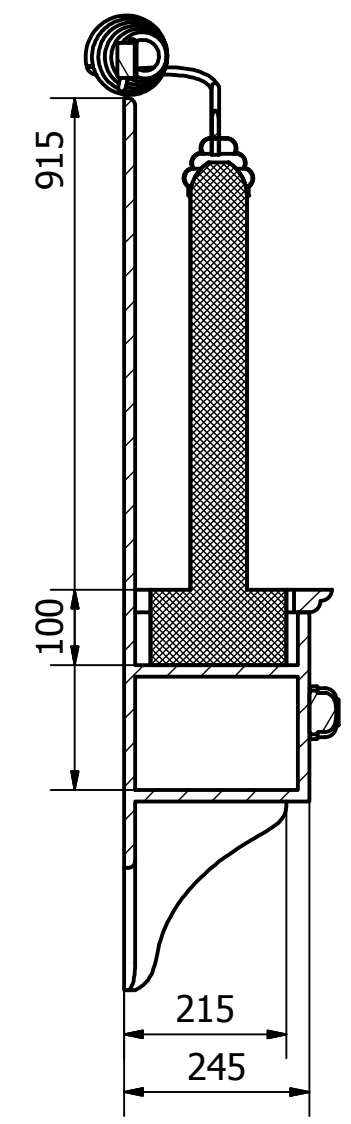

A-A ( 1:10 )

Designed by RichardJude	Checked by	Approved by	Date	Date 30/01/2014	
			02CD-100		
			Bubbling Tube Cabinet	Edition	Sheet 1 / 1