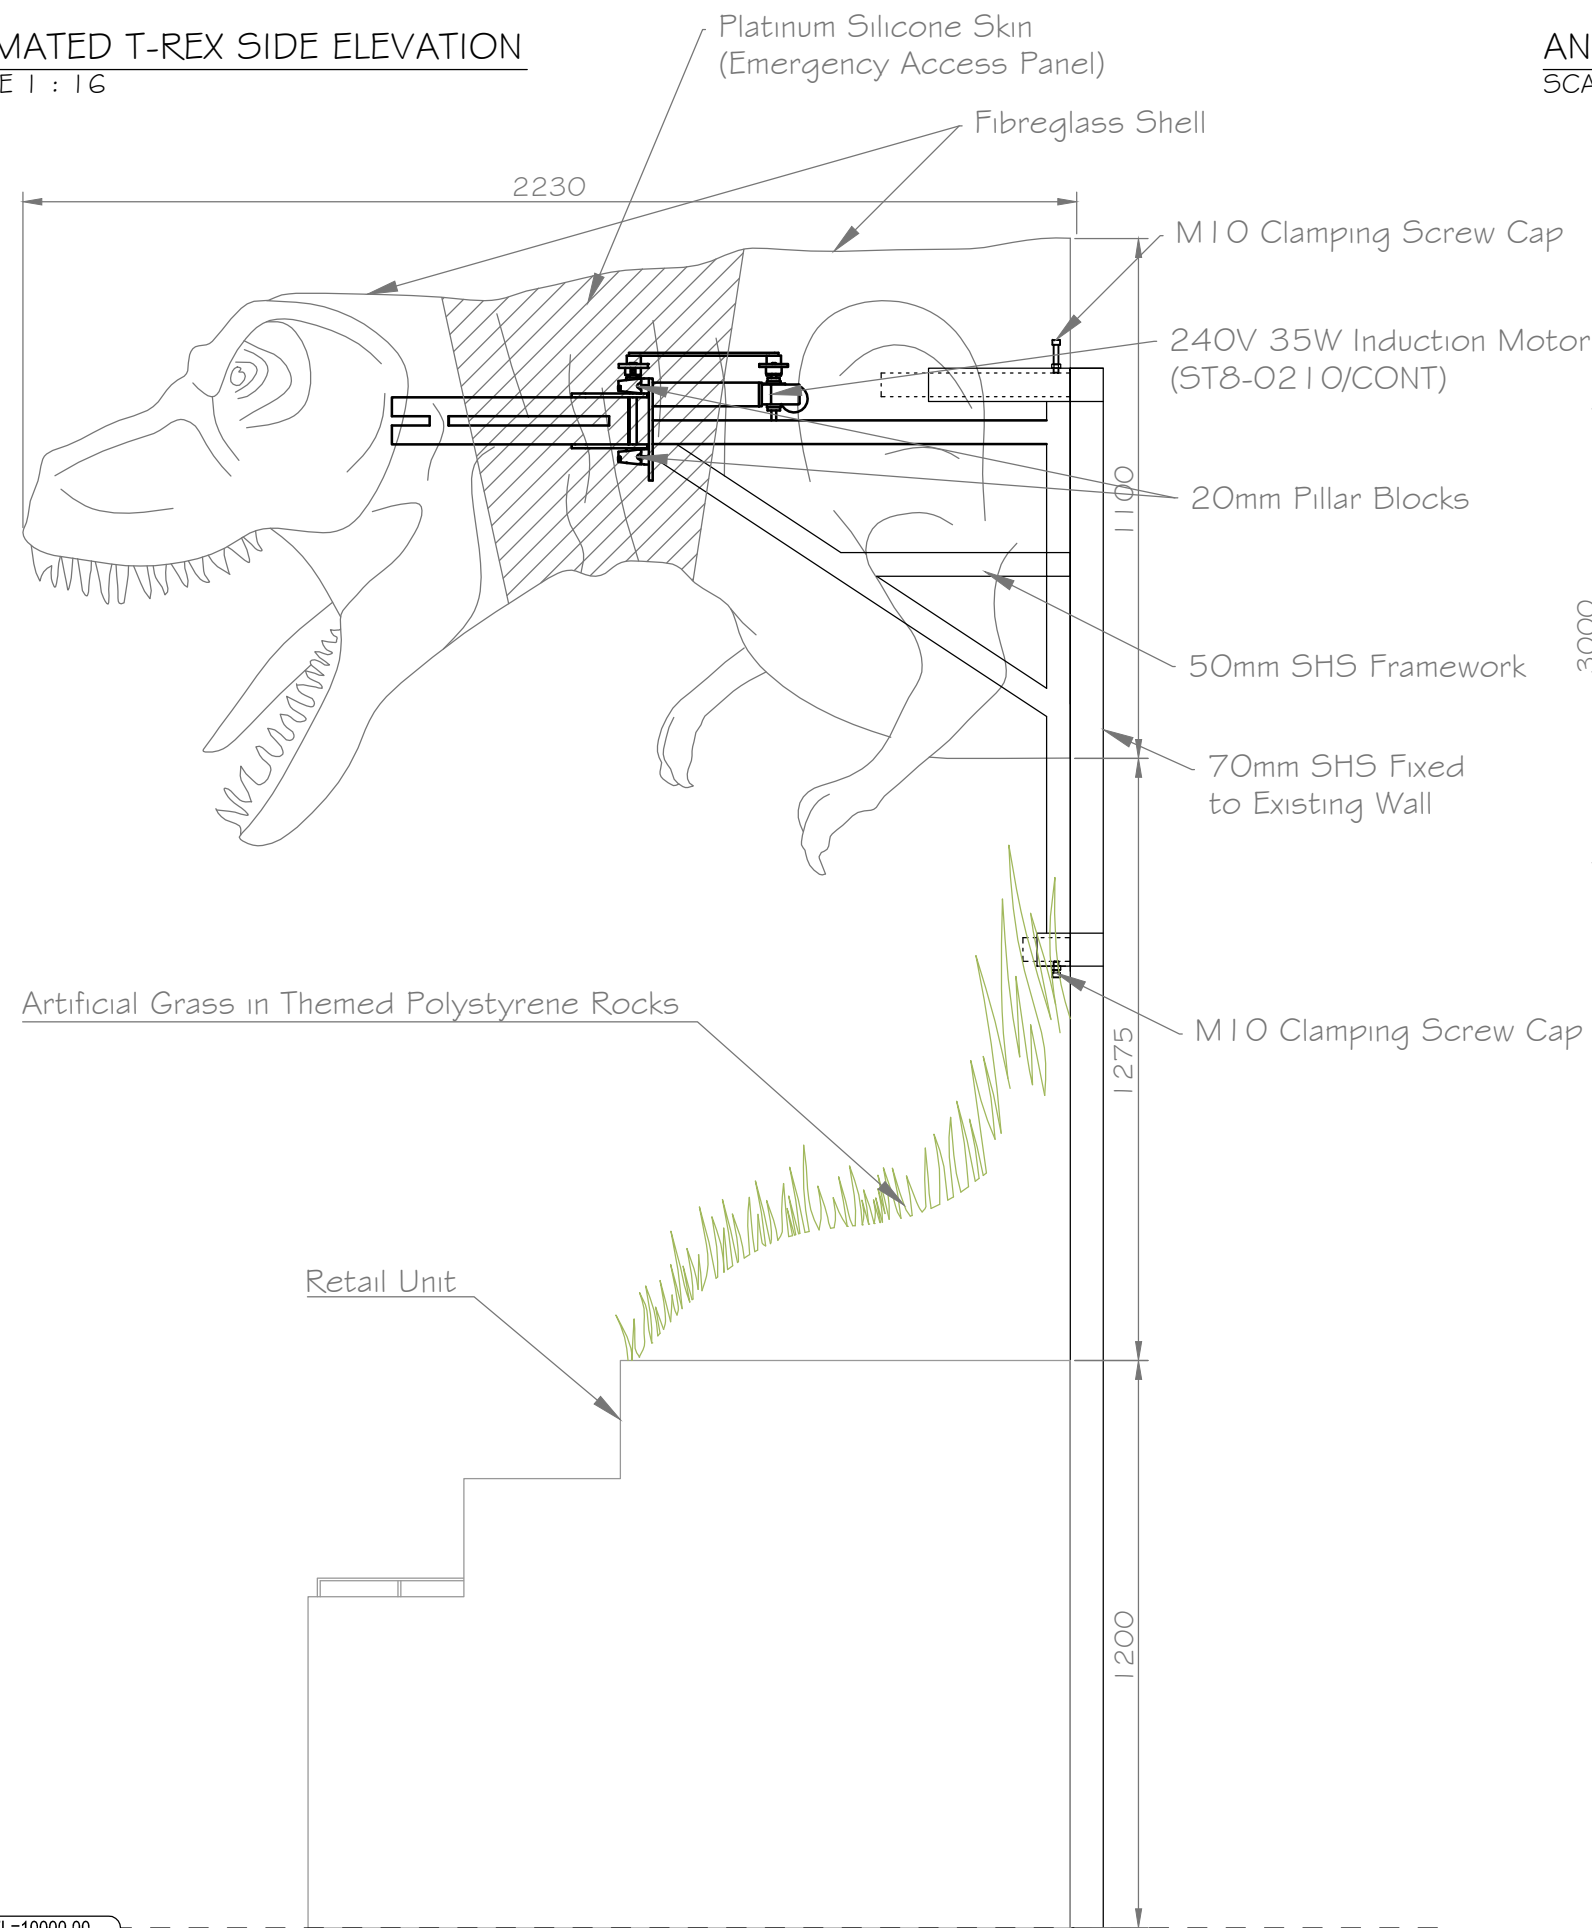

ANIMATED T-REX SIDE ELEVATION

SCALE 1 : 16

ANIMATED T-REX FRONT ELEVATION

SCALE 1 : 50

DRESSING AND FINISHES

- Elastic cord
- Upholstery foam
- Lycra
- Zips
- Lechler 1k Acryl paint

Bath Mills, Albert Street,
Lockwood, Huddersfield,
HD1 3PY England
web: www.kddecoratives.com

tel: +44 1484-513188
mob: +44 7711-178460
fax: +44 1484-420871
email: jkd@kddecoratives.com

PROJECT
PAULTONS
01CD-080

TITLE
ANIMATED T-REX
CONSTRUCTION DRAWING

SCALE
1 : 16, 1 : 50

DATE
26/02/14

REV
A

FFL=10000.00