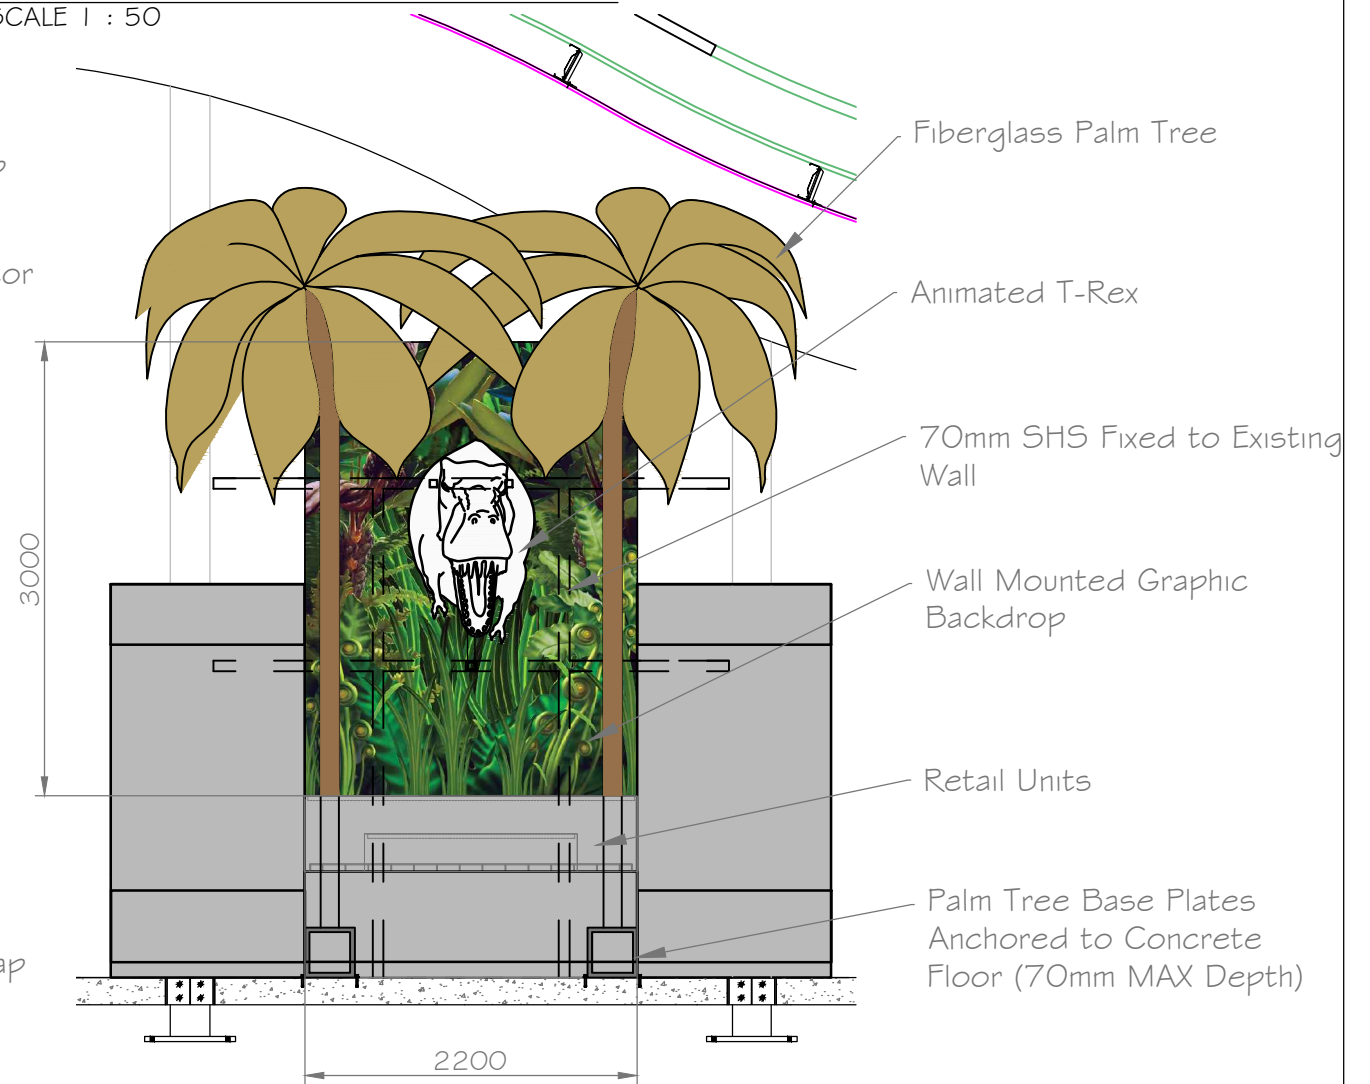

ANIMATED T-REX SIDE ELEVATION

SCALE 1 : 16

ANIMATED T-REX FRONT ELEVATION

SCALE 1 : 50

DRESSING AND FINISHES

- Elastic cord
- Upholstery foam
- Lycra
- Zips
- Lechler 1k Acryl paint

Bath Mills, Albert Street,
Lockwood, Huddersfield,
HD1 3PY England
web: www.kddecoratives.com

tel: +44 1484-513188
mob: +44 7711-178460
fax: +44 1484-420871
email: jkd@kddecoratives.com

PROJECT
PAULTONS
01CD-080

TITLE
ANIMATED T-REX
CONSTRUCTION DRAWING

SCALE
1 : 16, 1 : 50

DATE
26/02/14

REV
A

FFL=10000.00