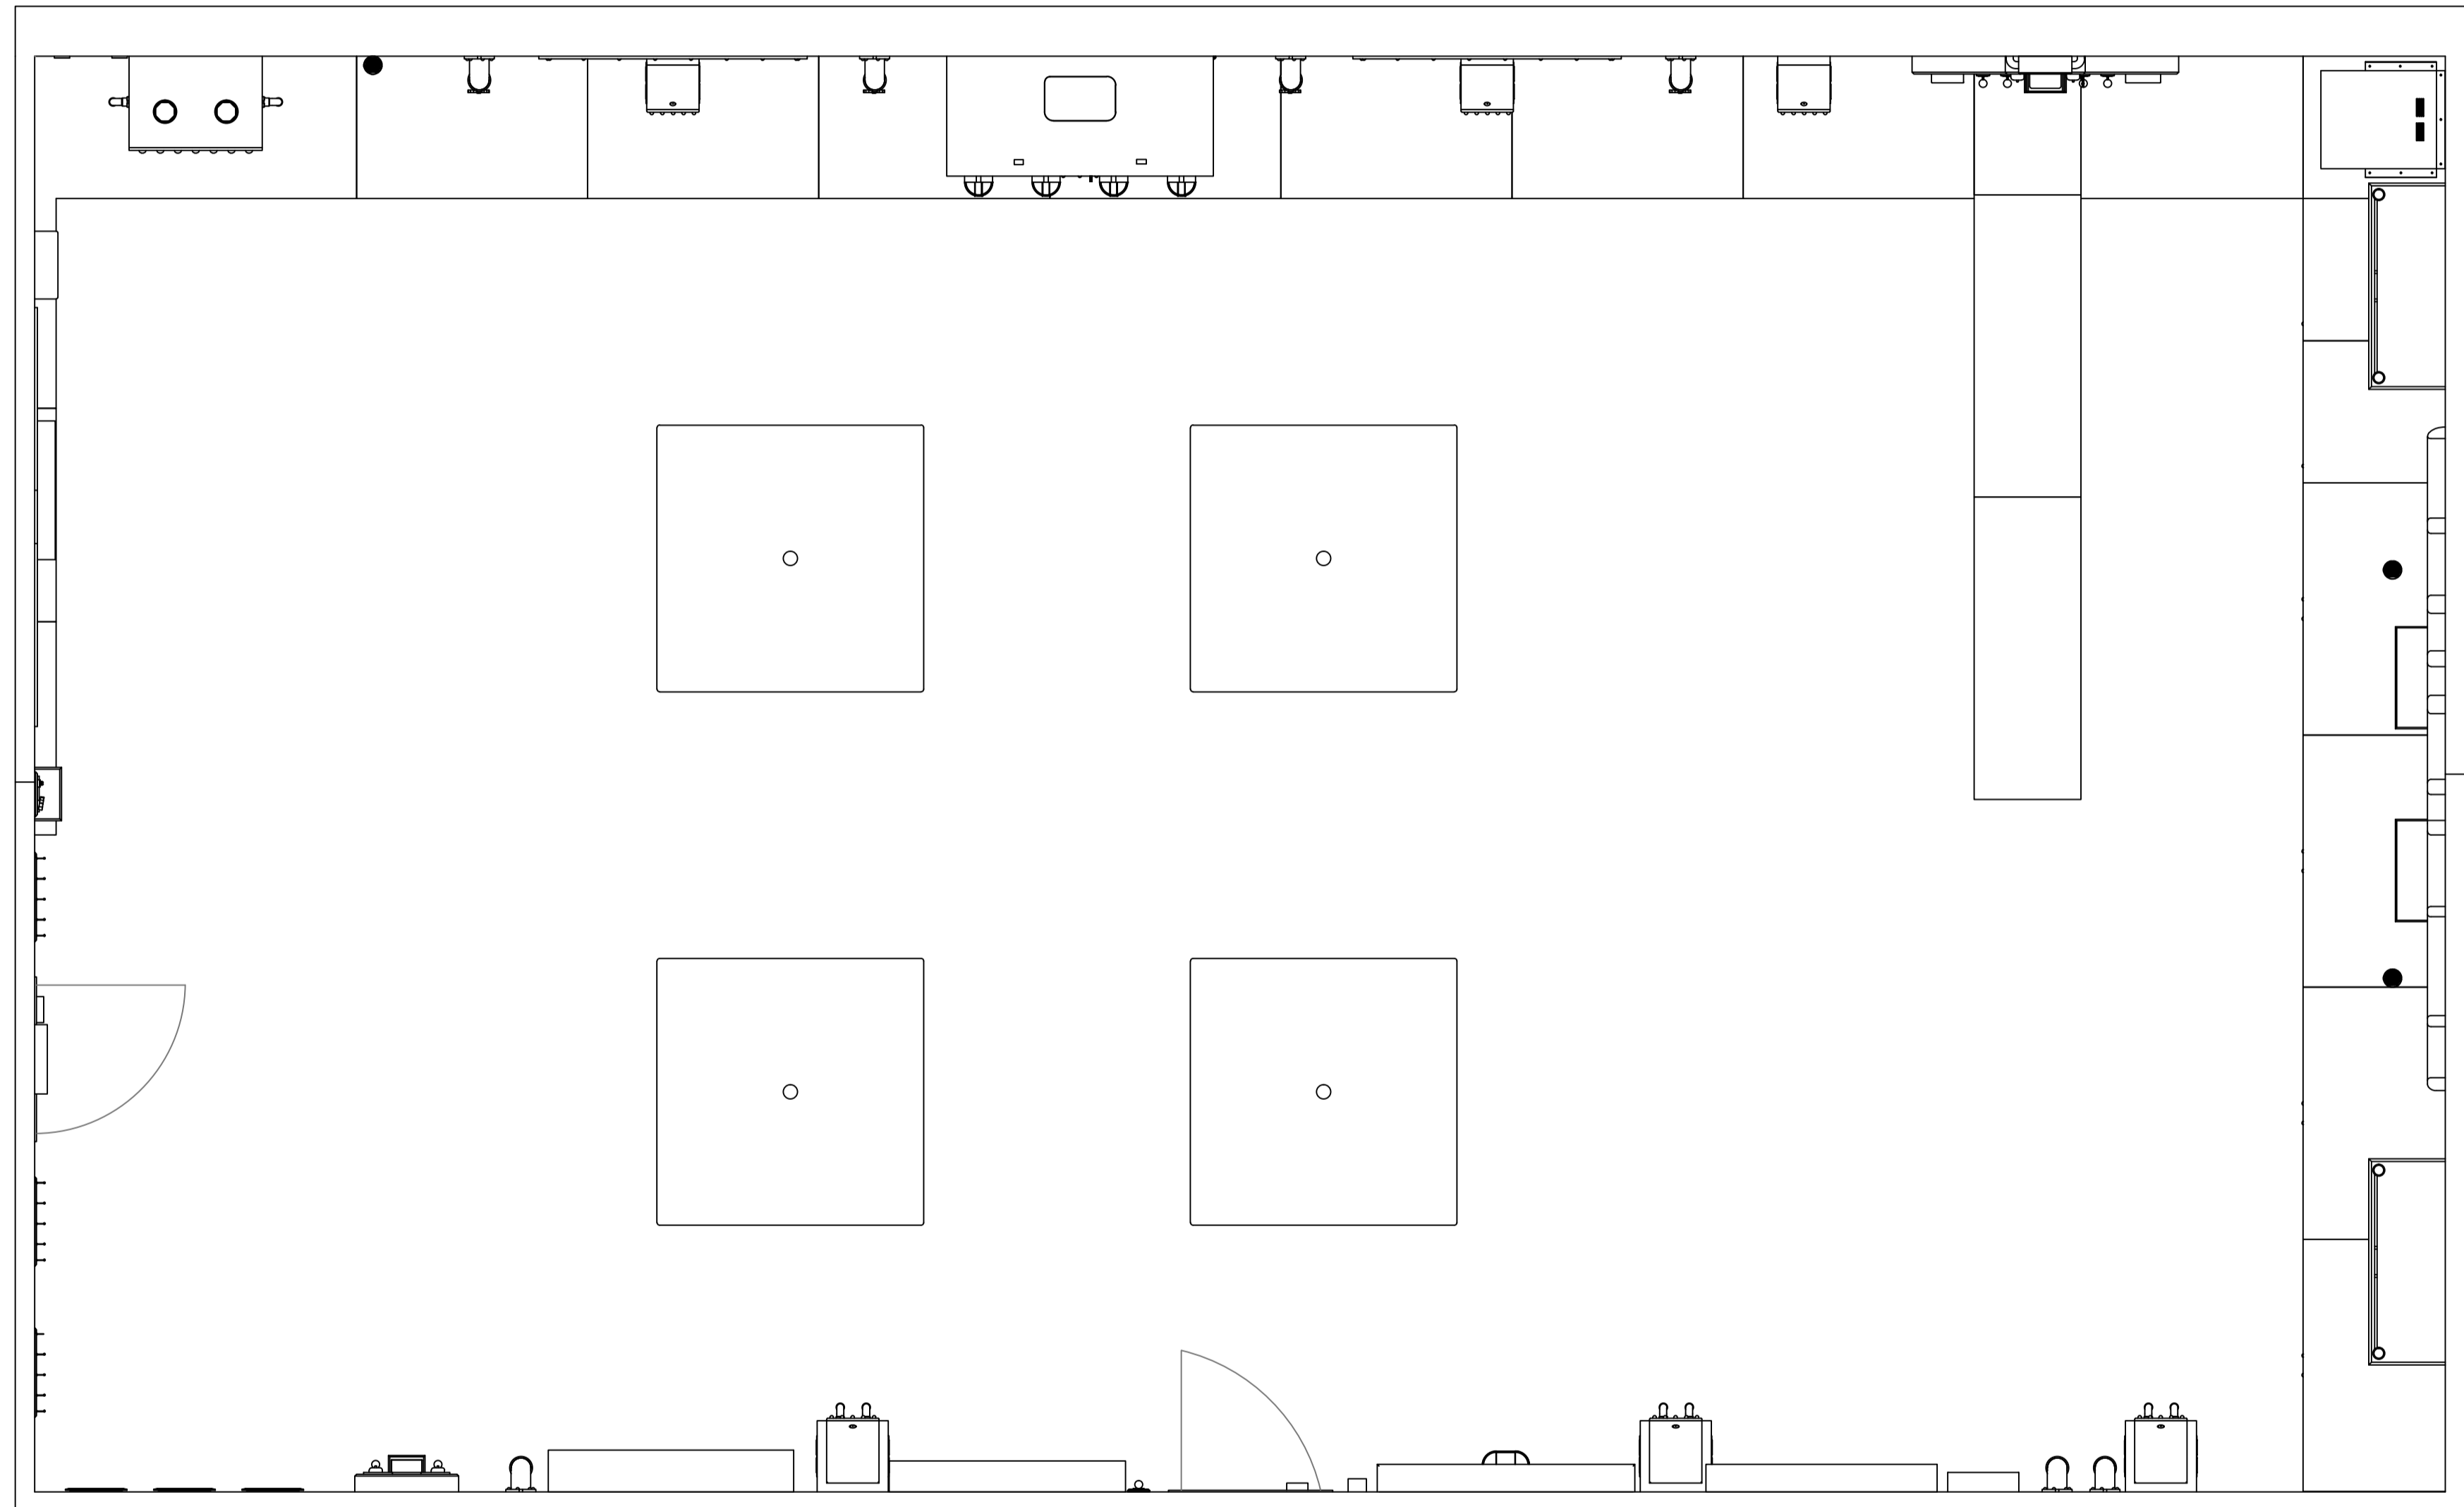

PROFESSOR BLAST'S LEARNING LAB FLOOR PLAN
SCALE: 1:30