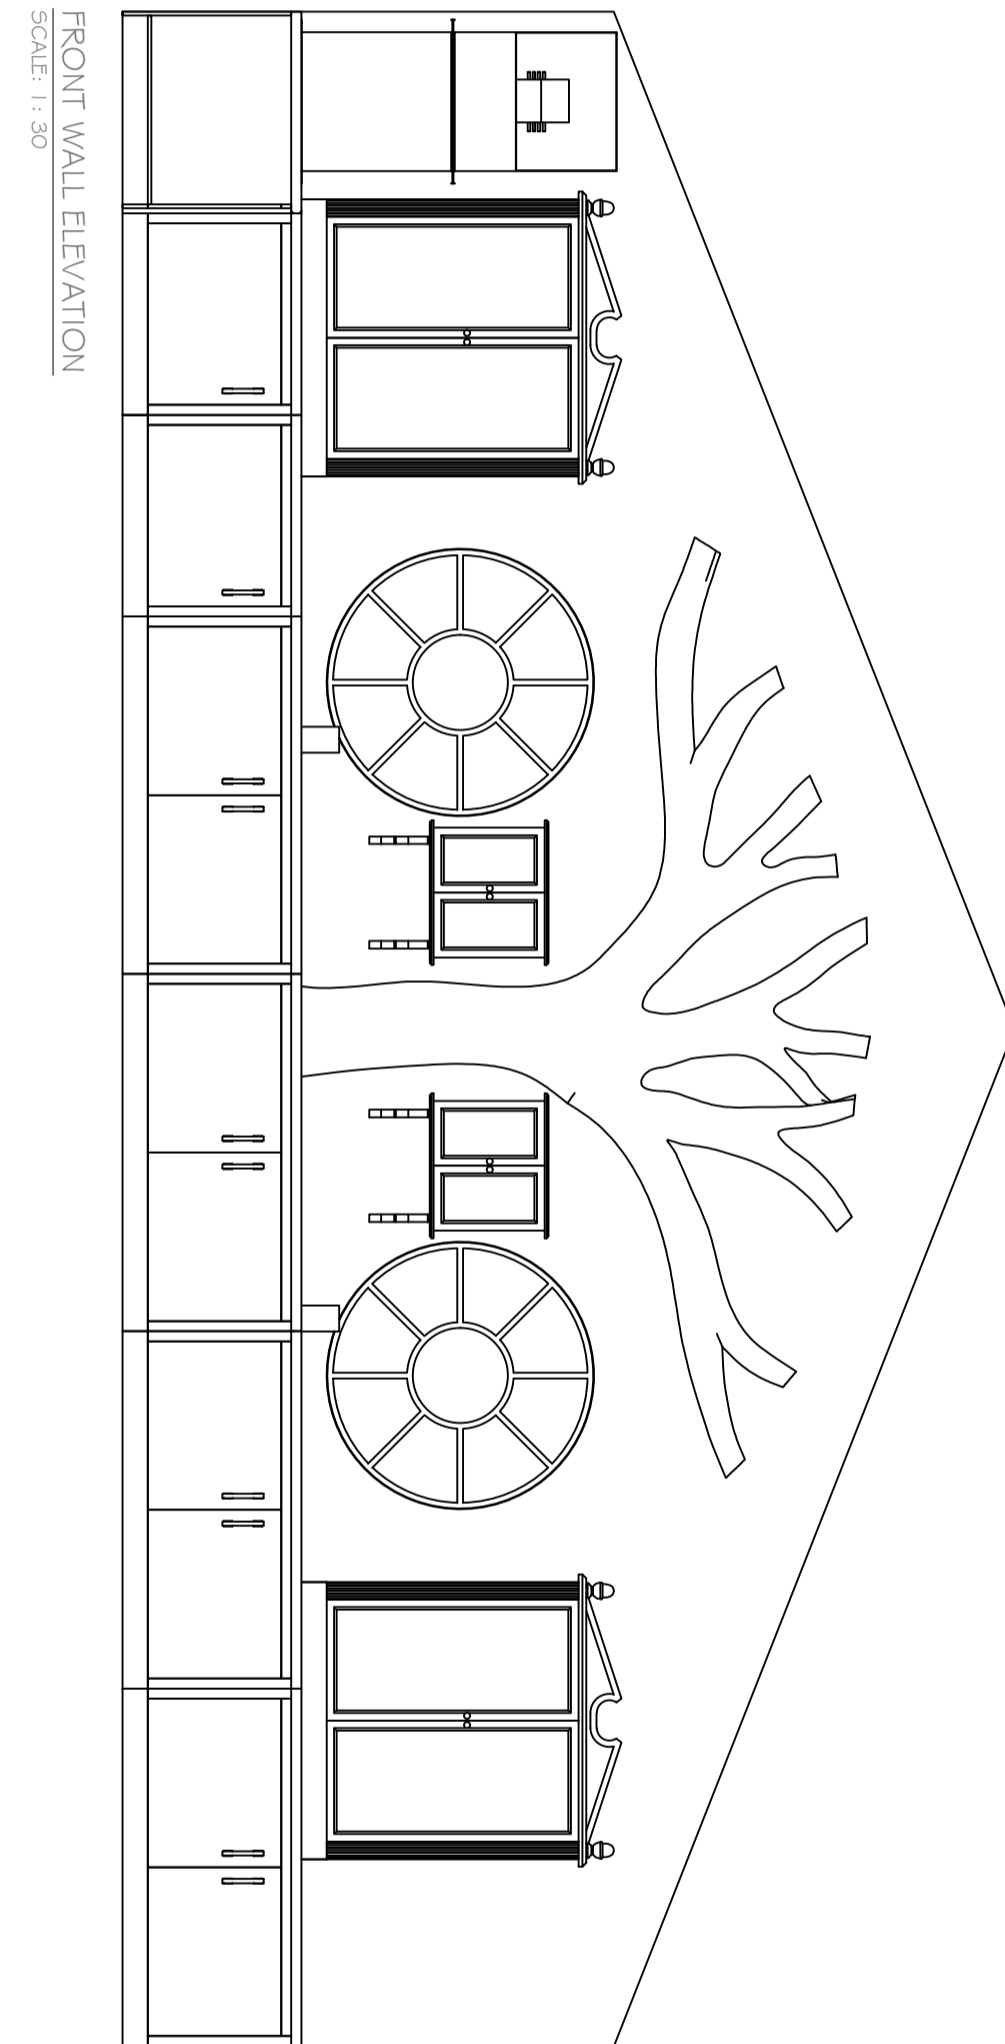

FRONT WALL ELEVATION
SCALE: 1:30

PROJECT
PROFESSOR BLAST'S LEARNING LAB
02PE-000

TITLE
PLAN AND ELEVATIONS

SCALE
1:30 @ A1

DATE
27/02/14

REV
B