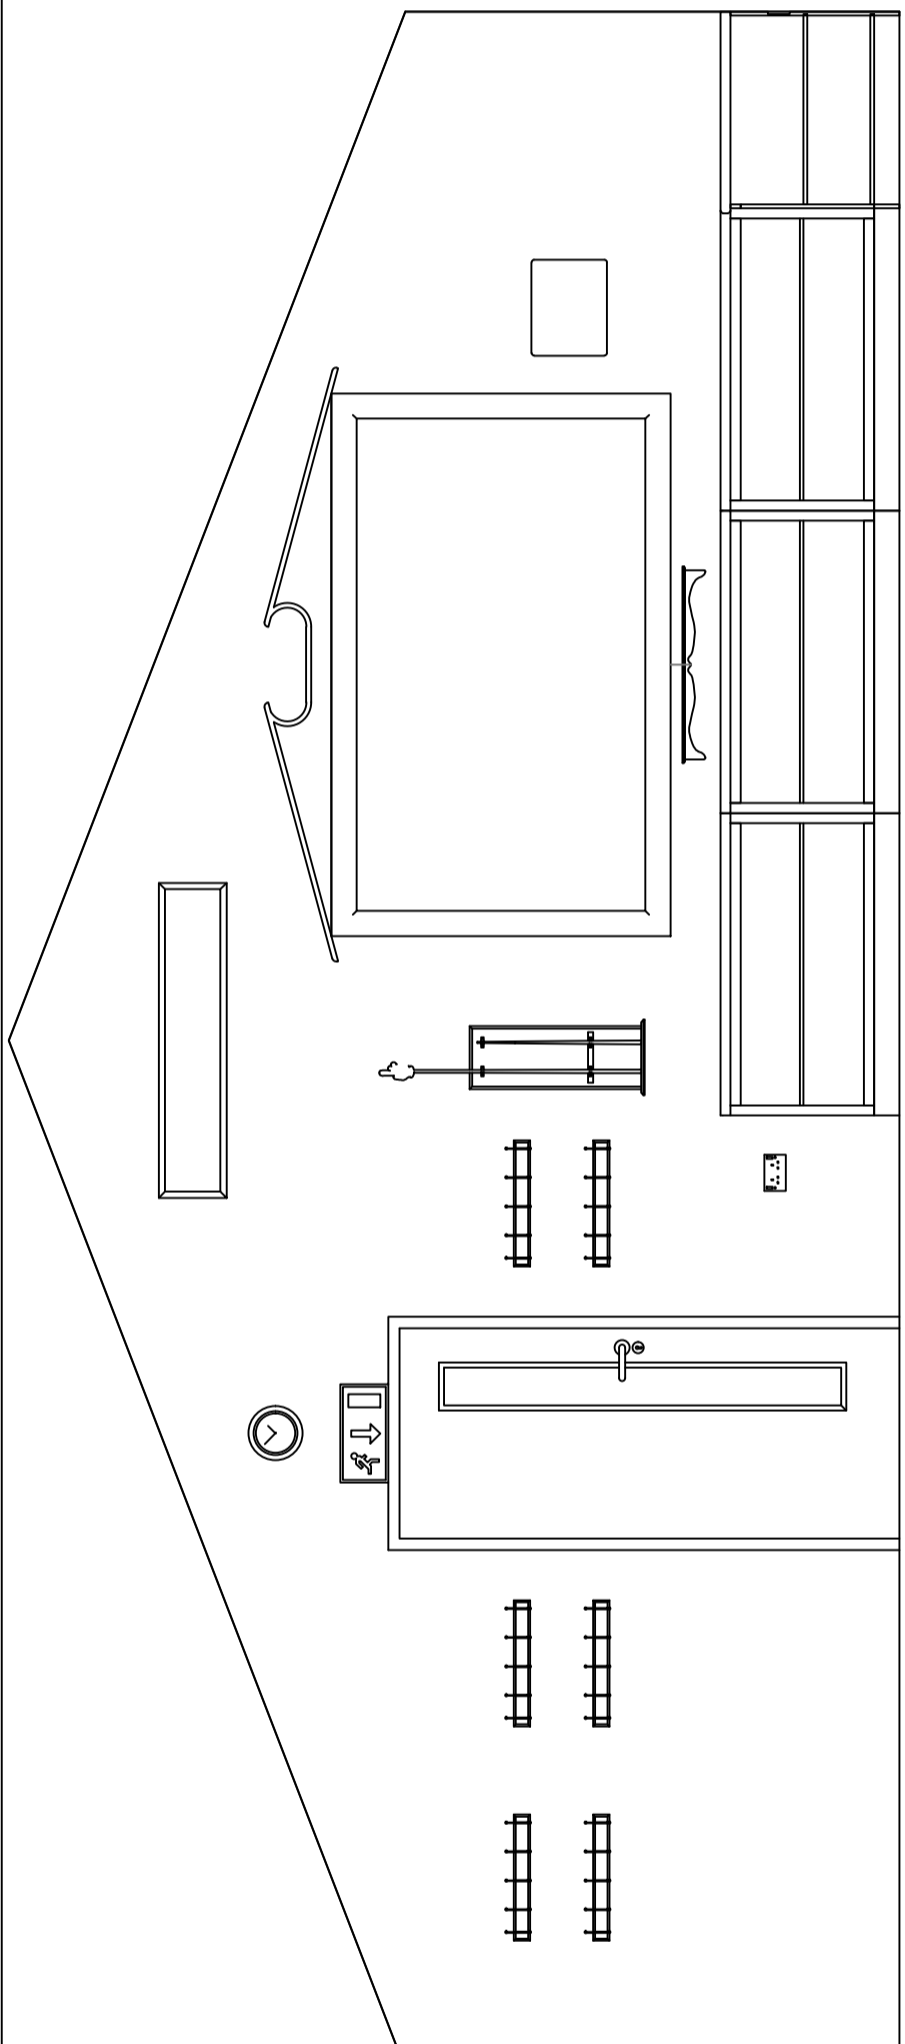

BACK WALL ELEVATION
SCALE: 1:30