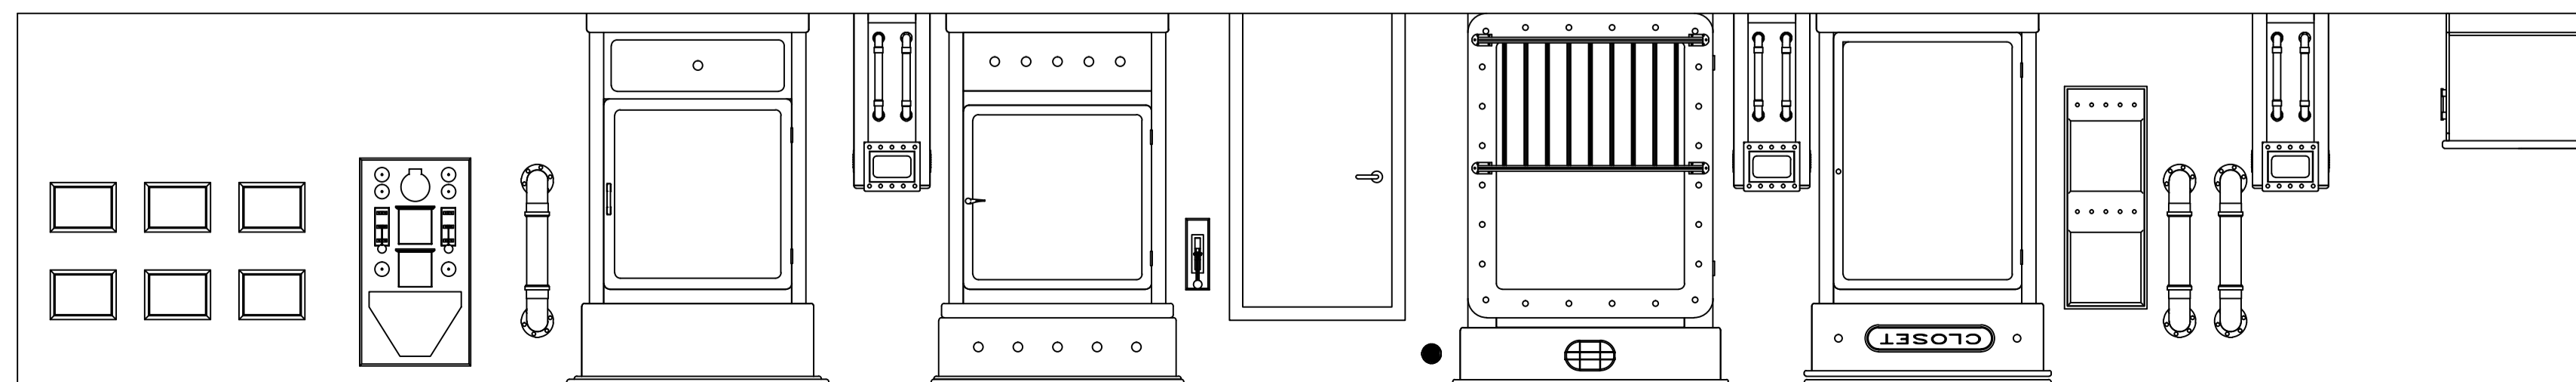

RIGHT HAND WALL ELEVATION
SCALE: 1:30