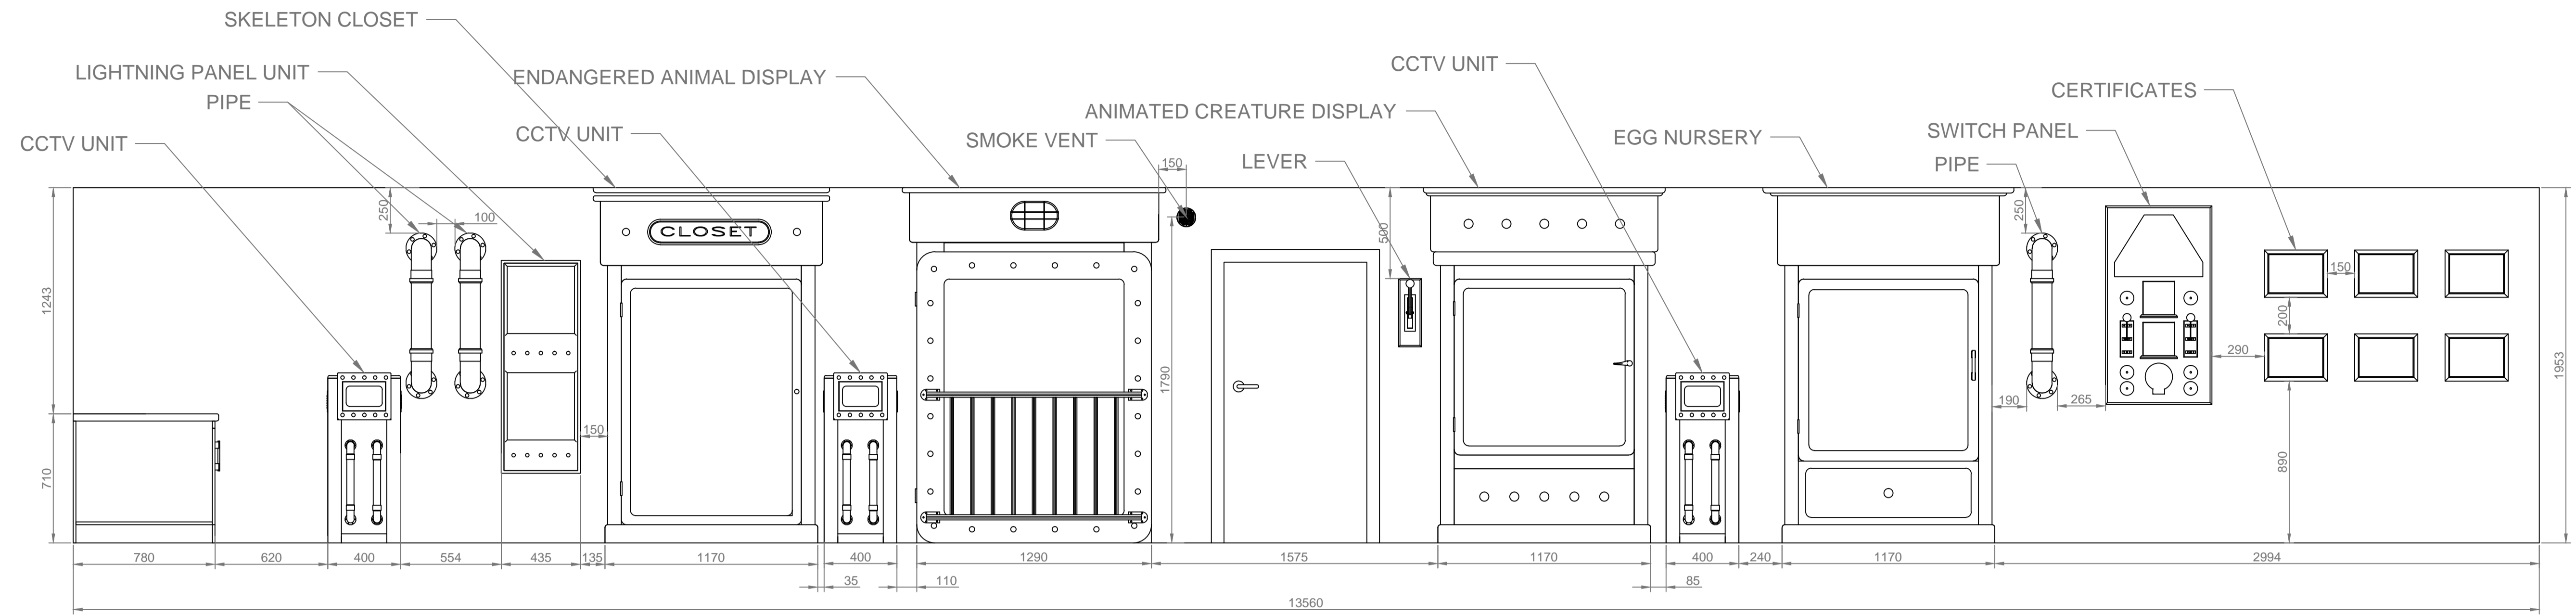

RIGHT HAND WALL ELEVATION