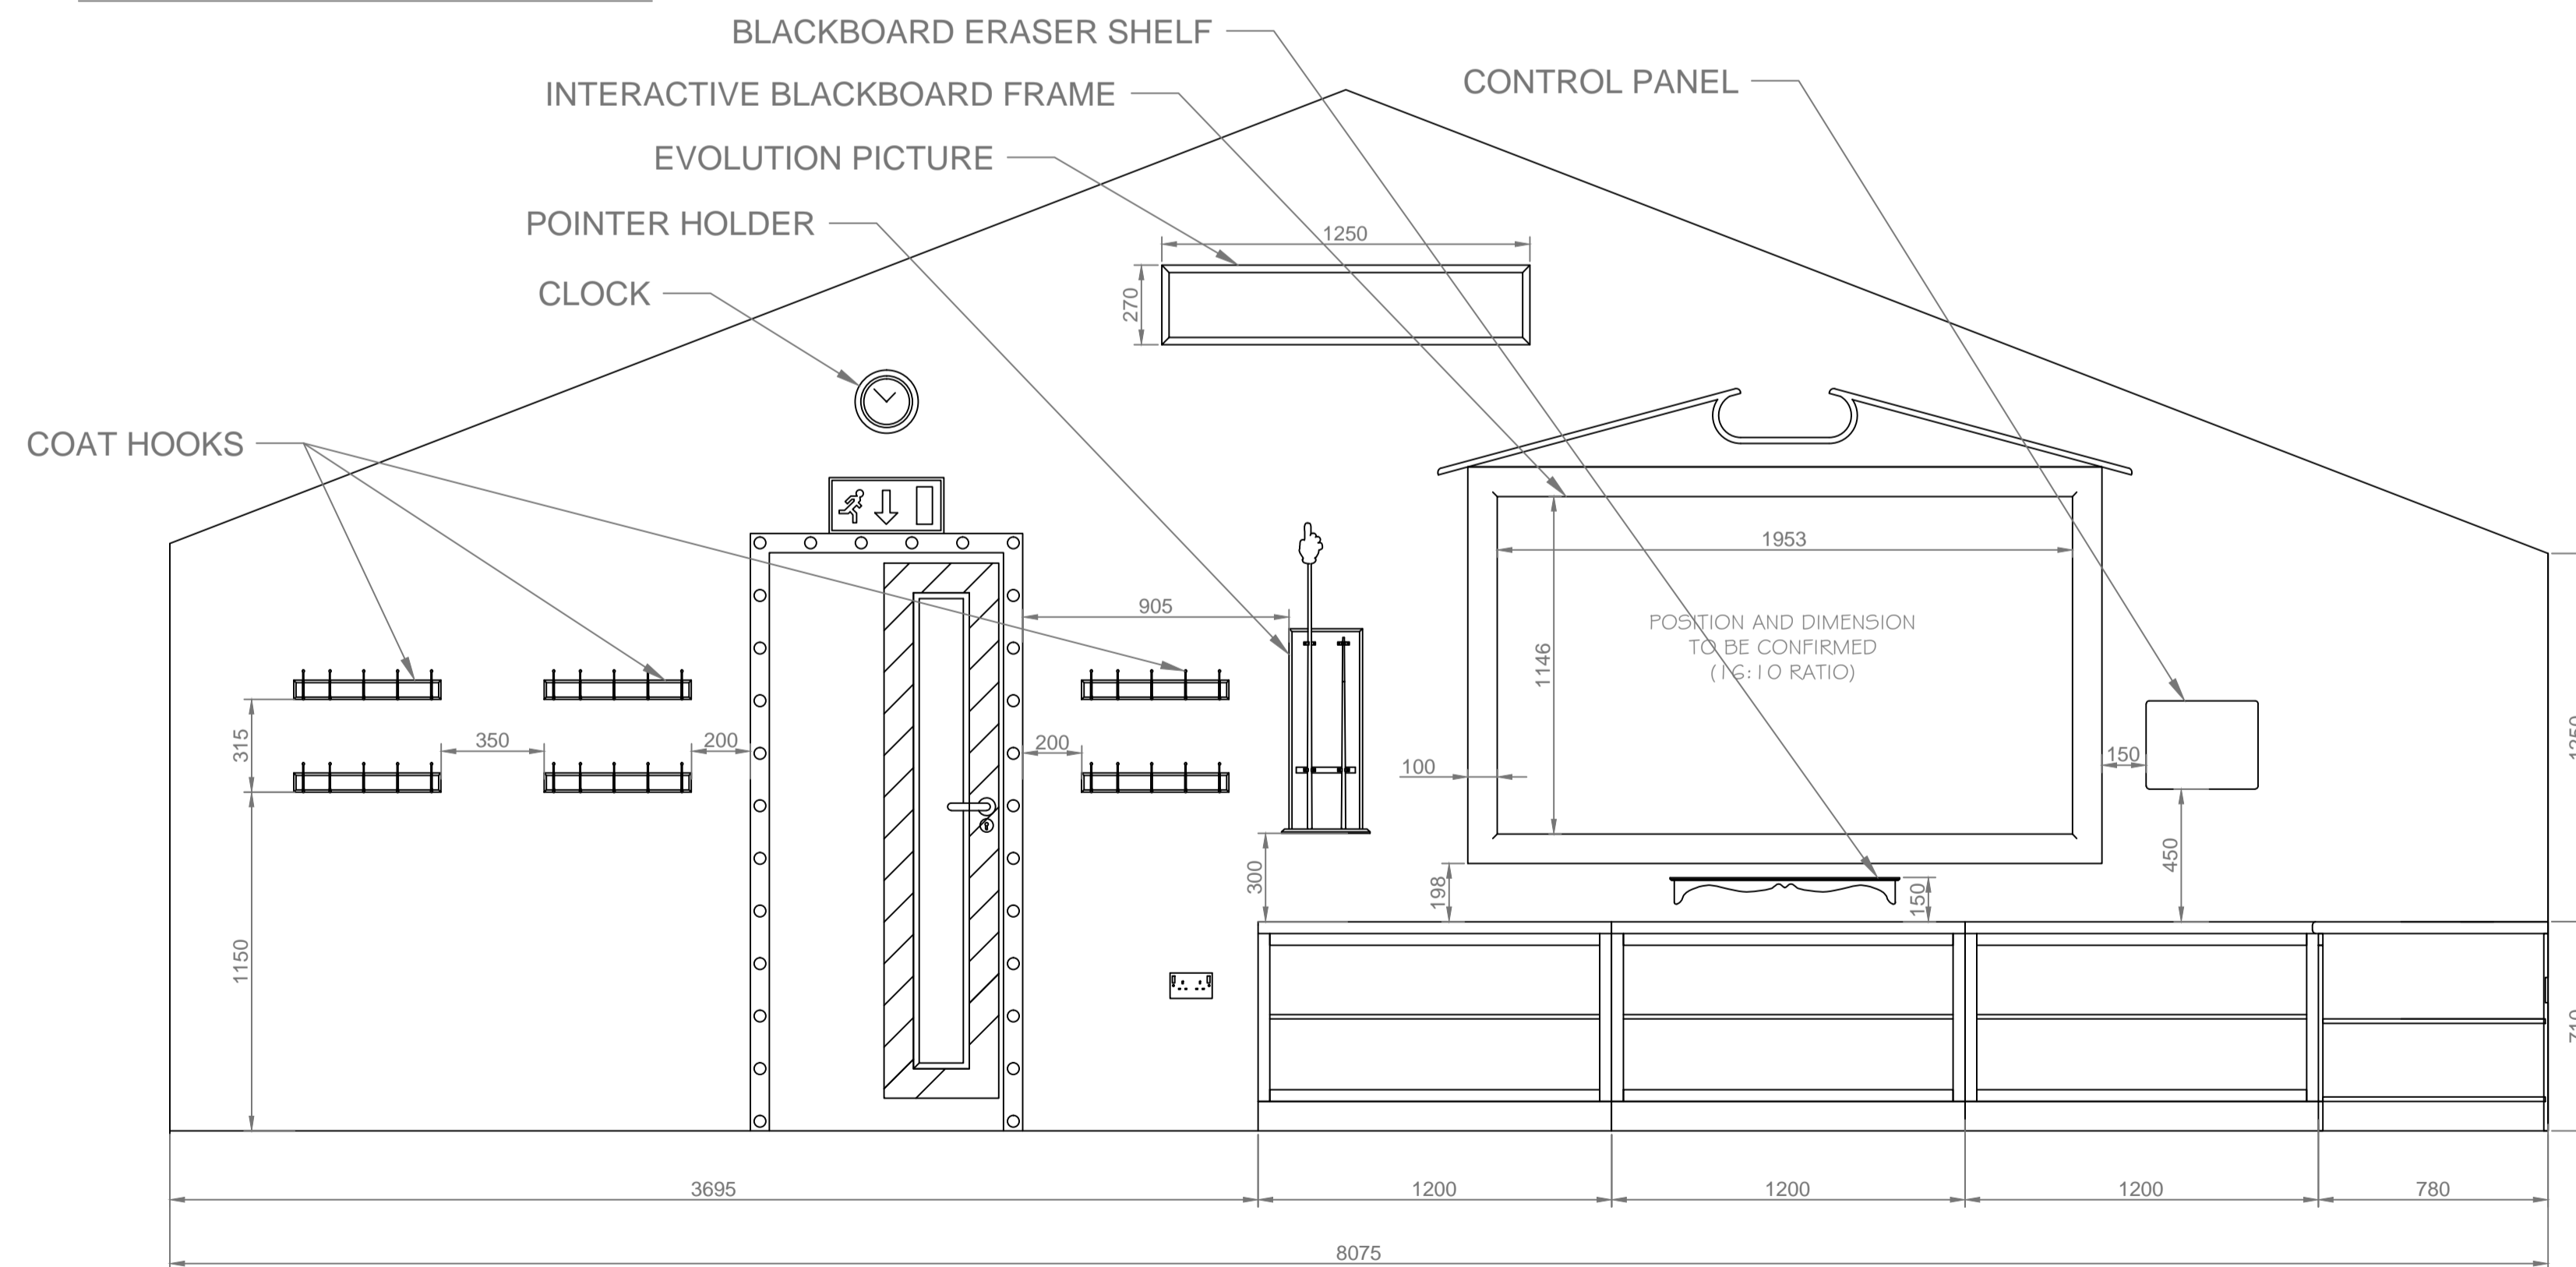

BACK WALL ELEVATION

PROJECT
PROFESSOR BLASTS LEARNING LAB
02PE-002

TITLE
RIGHT AND BACK WALL ELEVATIONS

SCALE
1 : 20 @ A1

DATE
21/02/14

REV
A