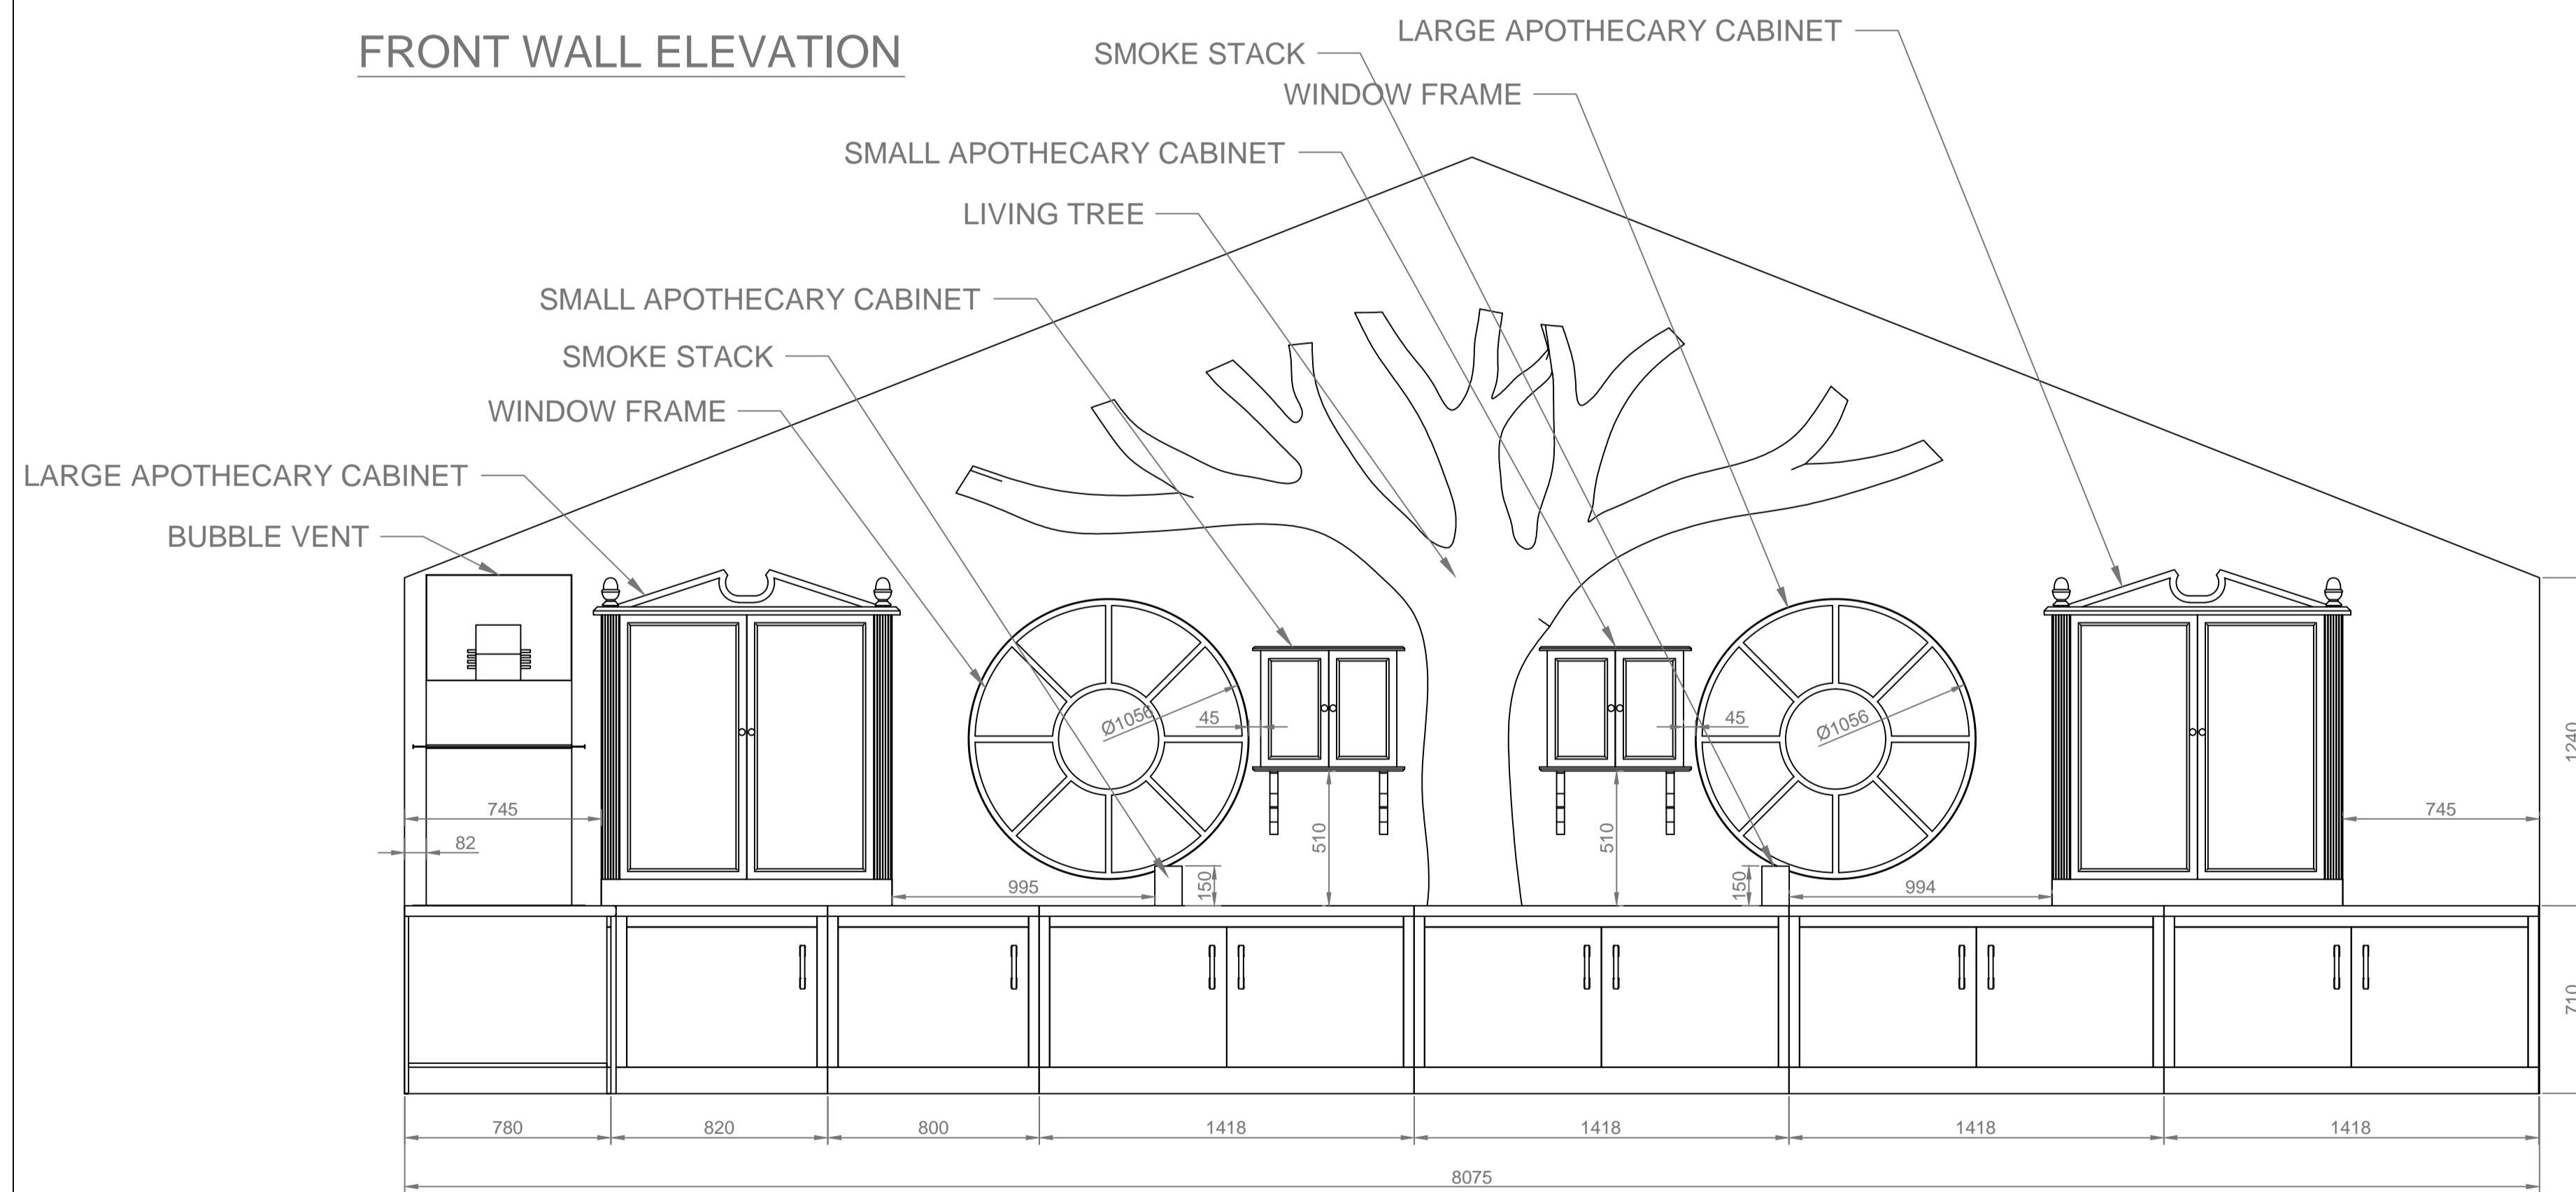

FRONT WALL ELEVATION

PROJECT: PROFESSOR BLASTS LEARNING LAB
02PE-001

TITLE: LEFT AND FRONT WALL ELEVATIONS

SCALE: 1 : 20 @ A1

DATE: 21/03/14 REV: A