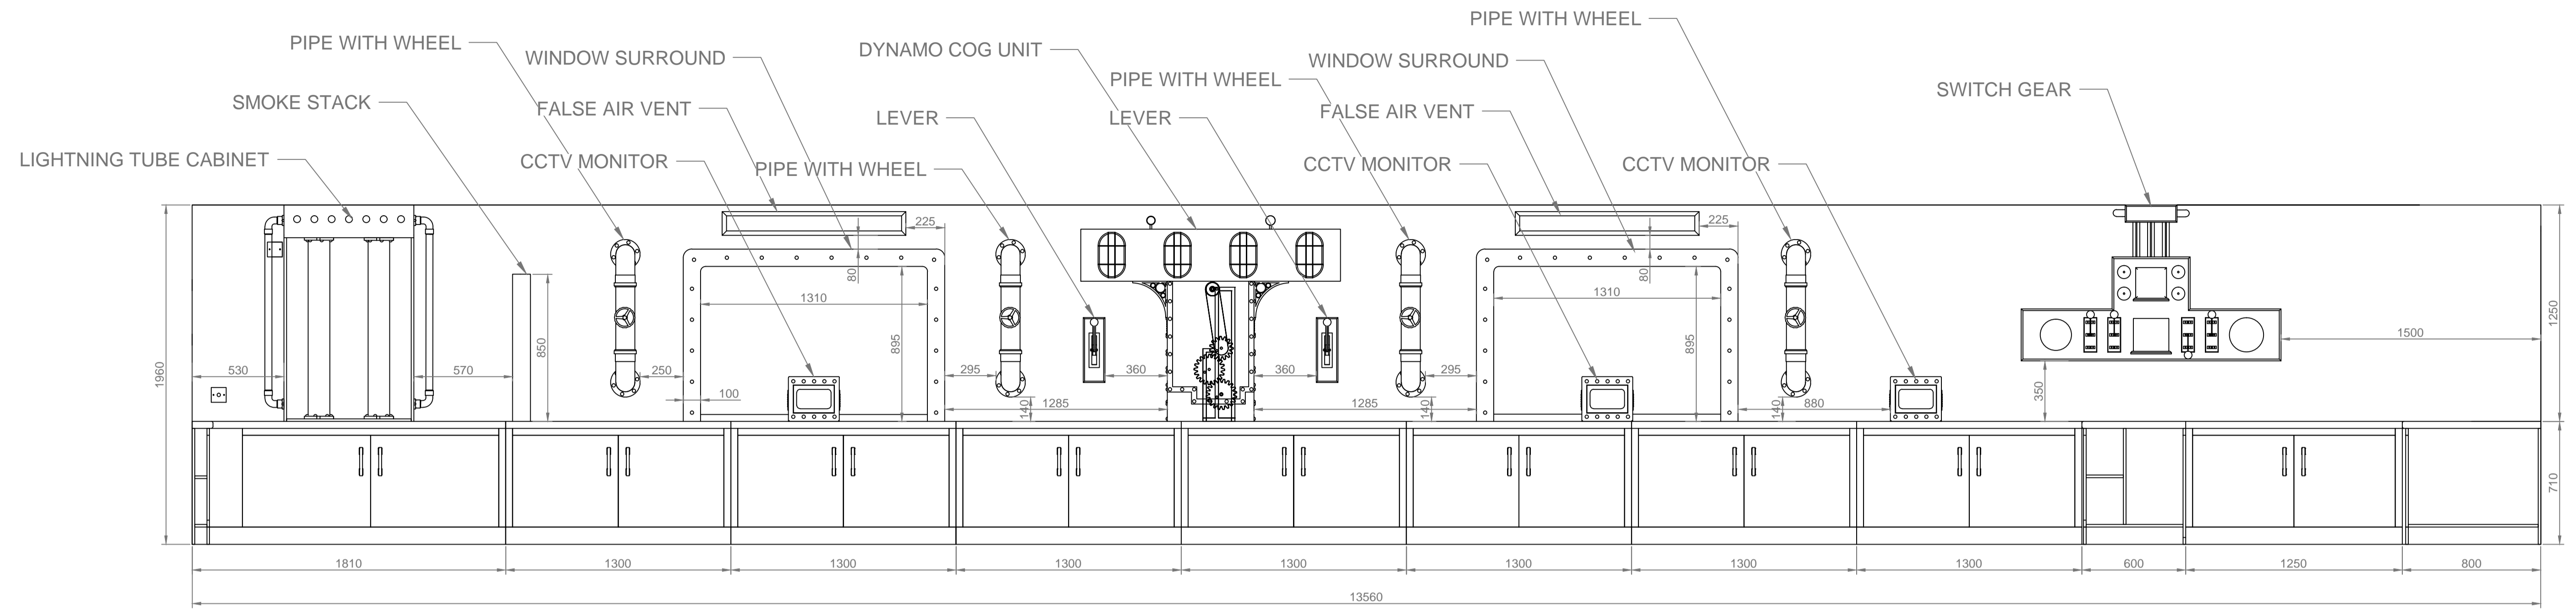

LEFT HAND WALL ELEVATION