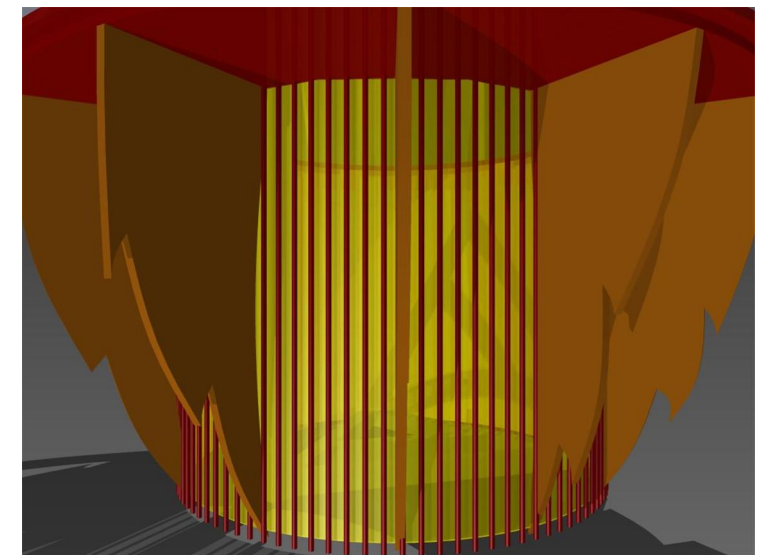

B (1 : 8)

Designed by RichardJude	Checked by	Approved by	Date	Date 16/10/2013	
Wallace & Grommit Rocket Trail Design			rocket trail assembly-1		
			Edition	Sheet 1 / 1	