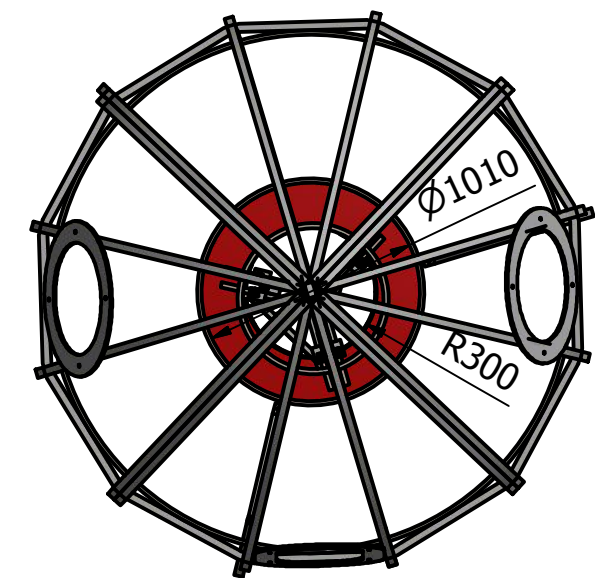

B (1 : 8)

Designed by RichardJude	Checked by	Approved by	Date	Date 16/10/2013	
Wallace & Grommit Rocket Trail Design			rocket trail assembly-1		
			Edition	Sheet 1 / 1	