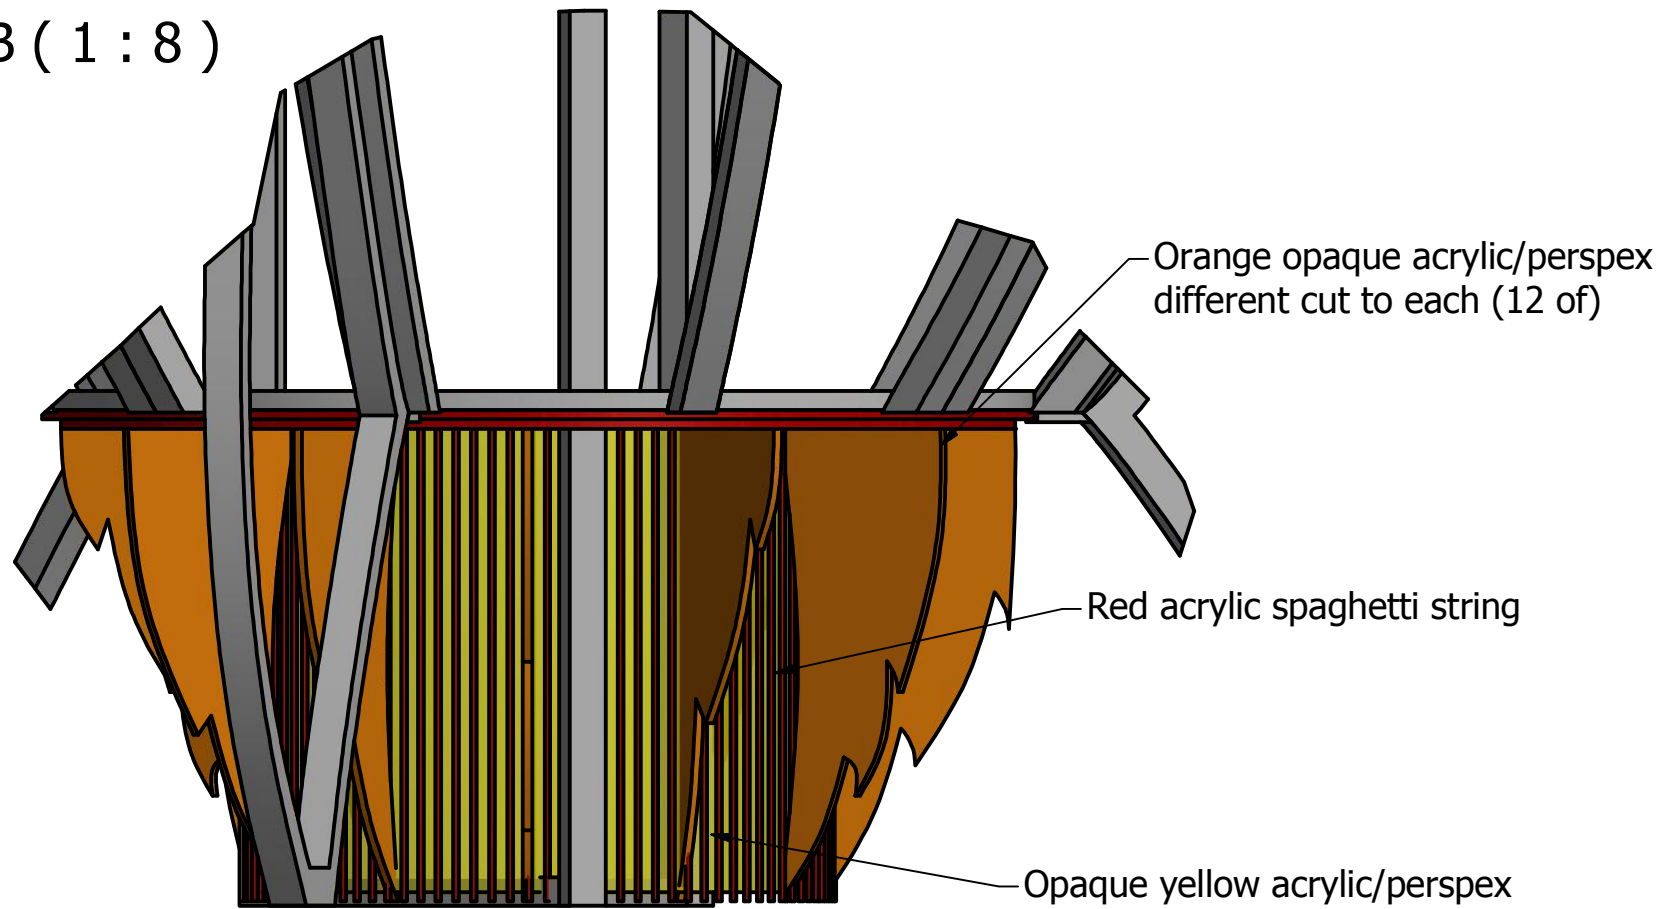

B (1 : 8)

Designed by RichardJude	Checked by	Approved by	Date	Date 16/10/2013	
Wallace & Grommit Rocket Trail Design			rocket trail assembly-1		
			Edition	Sheet 1 / 1	