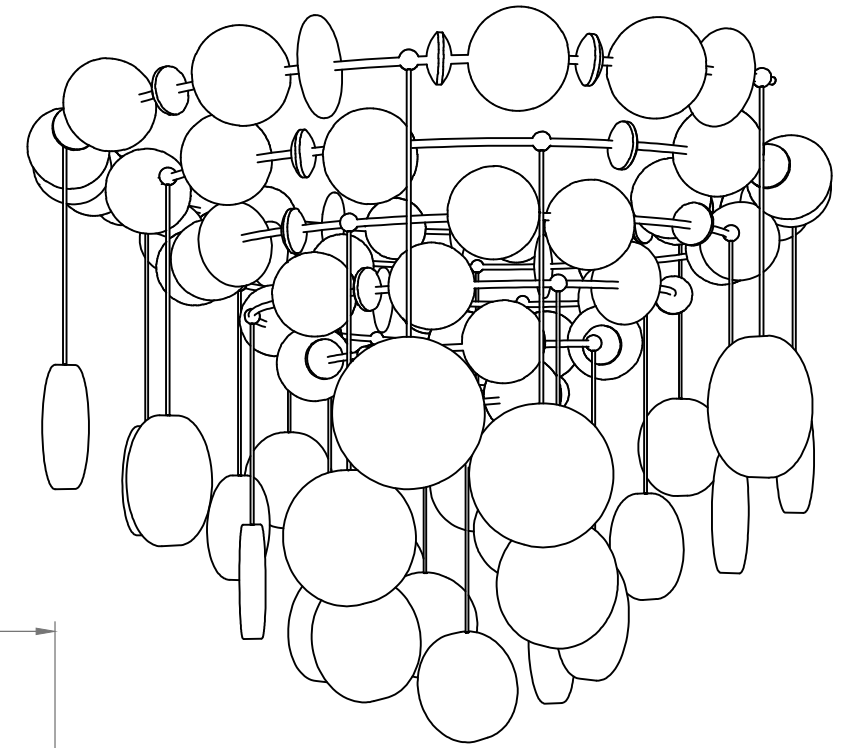

CANDY CHANDELIER CONCEPT VISUAL

SWEET INVENTORY

SPHERES	42
LOLLIES	24
LARGE DISKS	19
SMALL DISKS	17

CANDY CHANDELIER SIDE ELEVATION
SCALE 1 : 16

CANDY CHANDELIER PLAN VIEW
SCALE 1 : 16

Bath Mills, Albert Street,
Lockwood, Huddersfield,
HD1 3PY England
web: www.kddecoratives.com

tel: +44 1484-513188
mob: +44 7711-178460
fax: +44 1484-420871
email: jkd@kddecoratives.com

PROJECT
PAULTONS
01CD-130

TITLE
CANDY CHANDELIER
CONSTRUCTION DRAWING

SCALE
1 : 16

DATE
27/02/13

REV
A