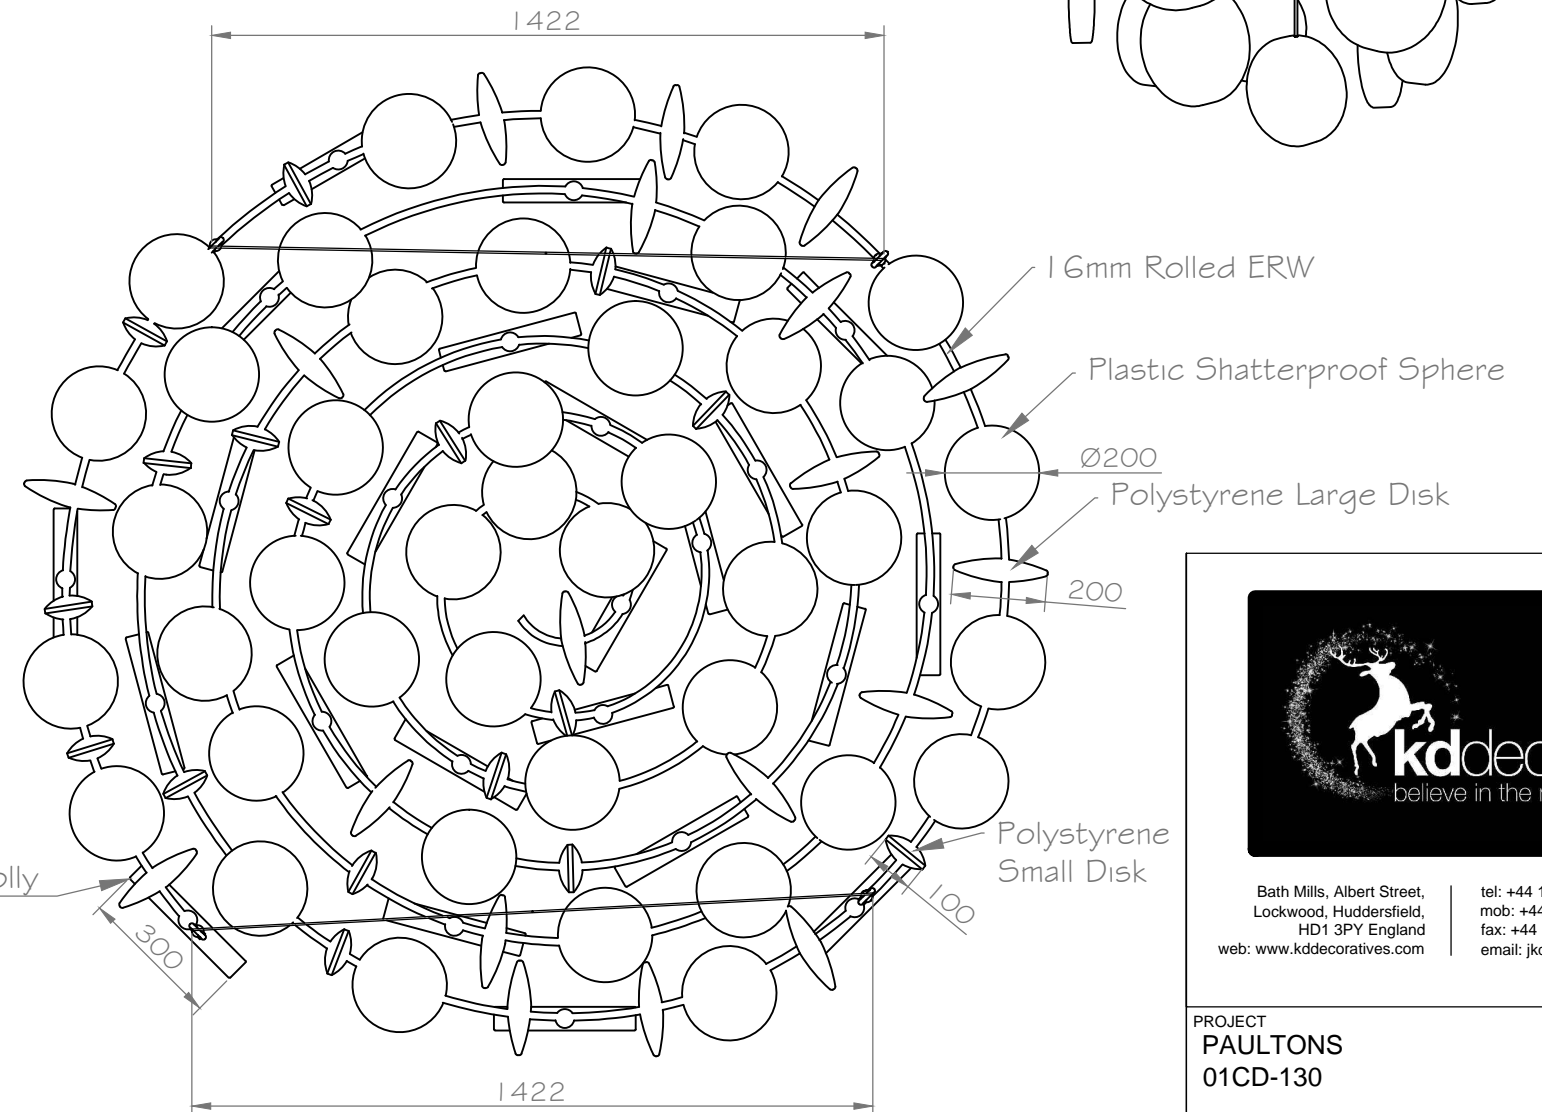

CANDY CHANDELIER CONCEPT VISUAL

SWEET INVENTORY

SPHERES	42
LOLLIES	24
LARGE DISKS	19
SMALL DISKS	17

CANDY CHANDELIER SIDE ELEVATION
SCALE 1 : 16

CANDY CHANDELIER PLAN VIEW
SCALE 1 : 16

Bath Mills, Albert Street,
Lockwood, Huddersfield,
HD1 3PY England
web: www.kddecoratives.com

tel: +44 1484-513188
mob: +44 7711-178460
fax: +44 1484-420871
email: jkd@kddecoratives.com

PROJECT
PAULTONS
01CD-130

TITLE
CANDY CHANDELIER
CONSTRUCTION DRAWING

SCALE
1 : 16

DATE
27/02/13

REV
A