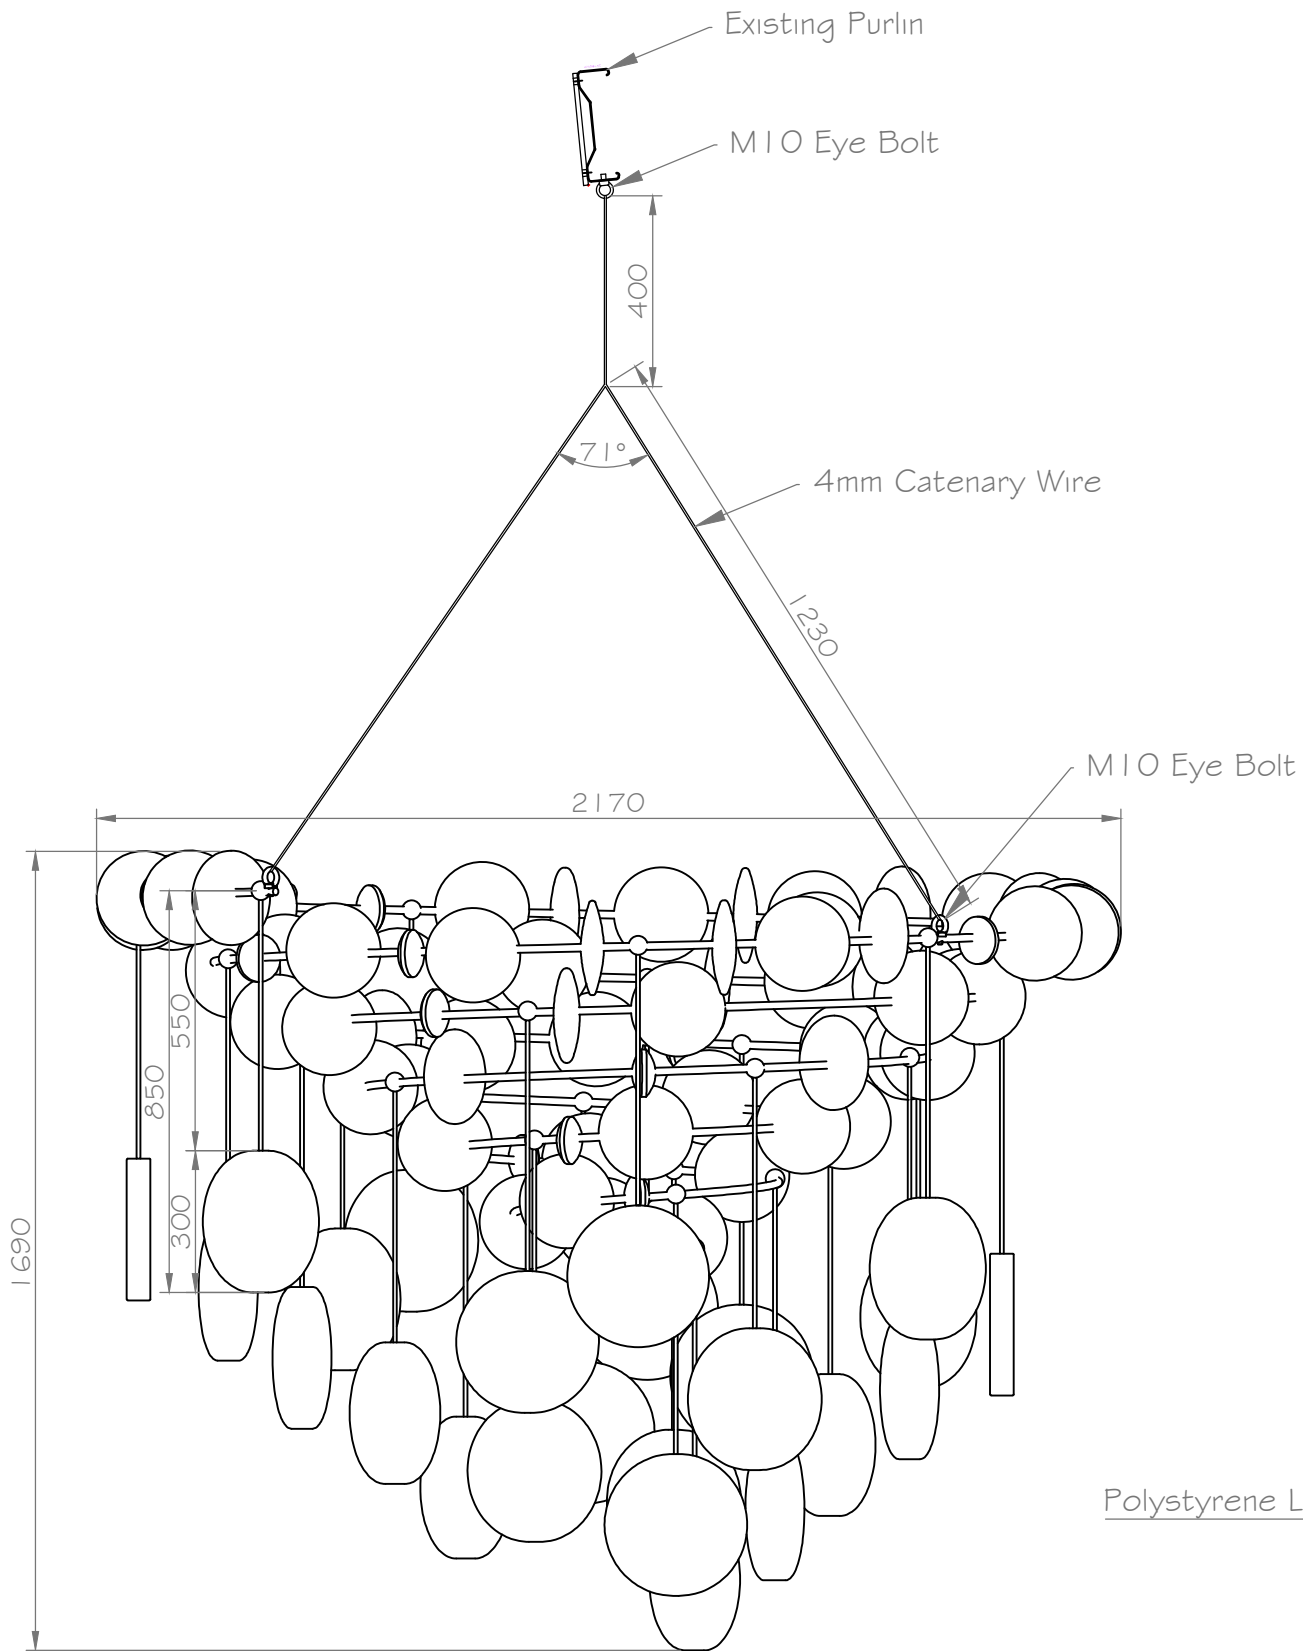

CANDY CHANDELIER CONCEPT VISUAL

SWEET INVENTORY

SPHERES	42
LOLLIES	24
LARGE DISKS	19
SMALL DISKS	17

CANDY CHANDELIER SIDE ELEVATION
SCALE 1 : 16

CANDY CHANDELIER PLAN VIEW
SCALE 1 : 16

Bath Mills, Albert Street,
Lockwood, Huddersfield,
HD1 3PY England
web: www.kddecoratives.com

tel: +44 1484-513188
mob: +44 7711-178460
fax: +44 1484-420871
email: jkd@kddecoratives.com

PROJECT
PAULTONS
01CD-130

TITLE
CANDY CHANDELIER
CONSTRUCTION DRAWING

SCALE
1 : 16

DATE
27/02/13

REV
A