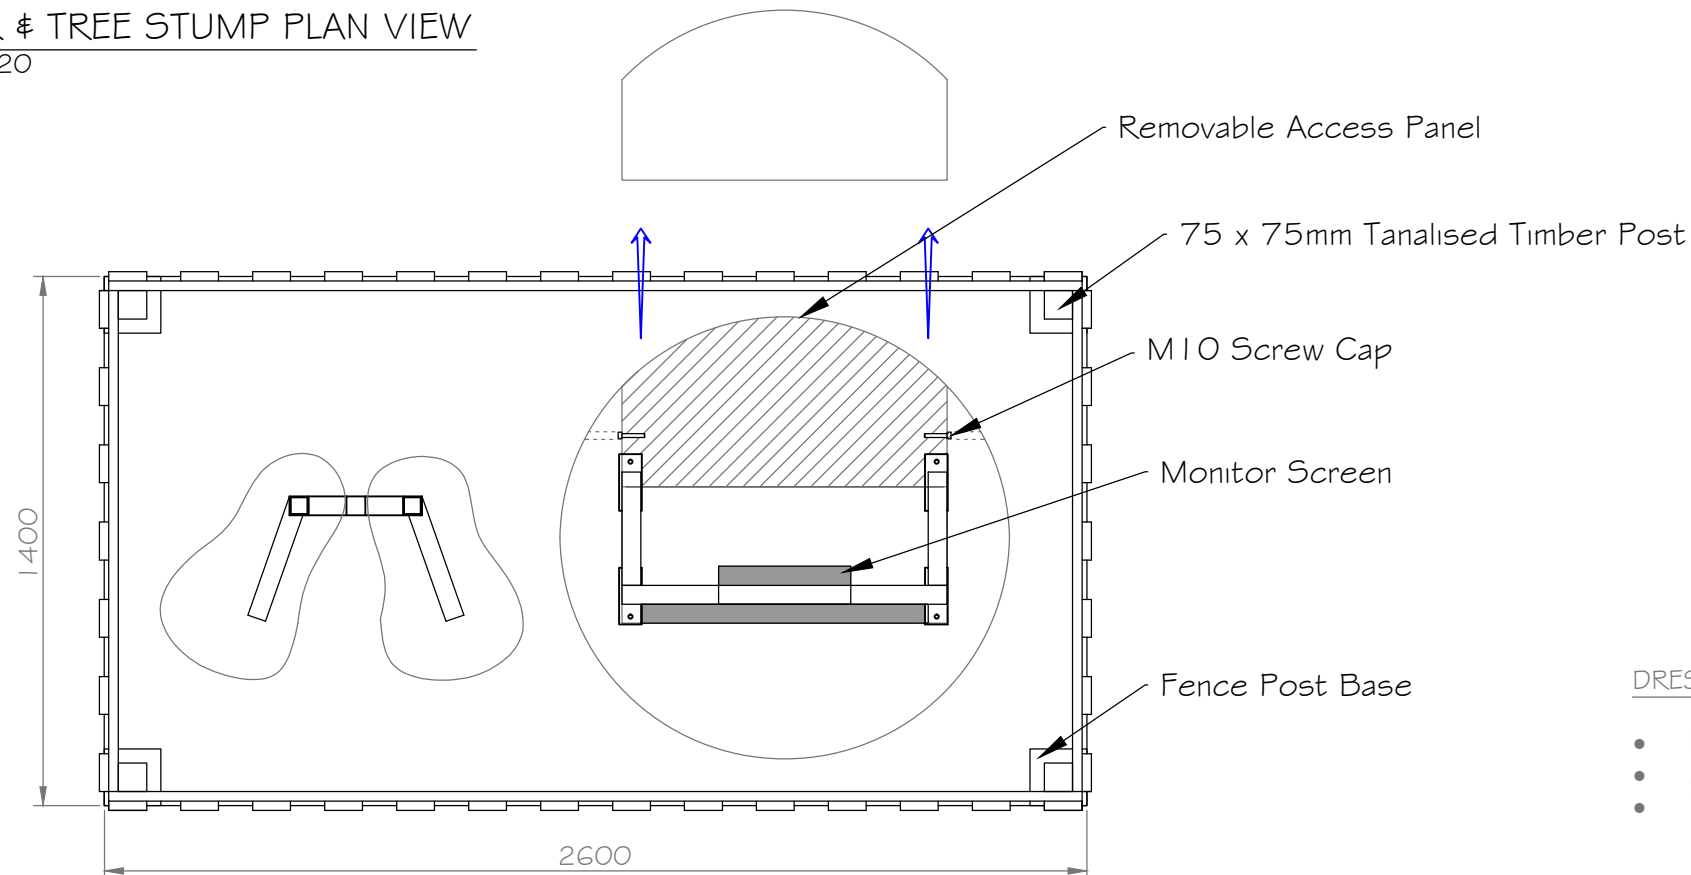

**BADGER & TREE STUMP FRAMEWORK**  
SCALE 1 : 20

**BADGER & TREE STUMP ELEVATION**  
SCALE 1 : 20

**BADGER & TREE STUMP PLAN VIEW**  
SCALE 1 : 20

DRESSING AND FINISHES

- Lechler
- 1k Acryl paint
- Technogrip 50/50 mix

TITLE  
**BADGER & TREE STUMP MONITOR**  
CONSTRUCTION DRAWING

SCALE  
**1 : 20**

DATE  
**20/02/14**

REV  
**A**