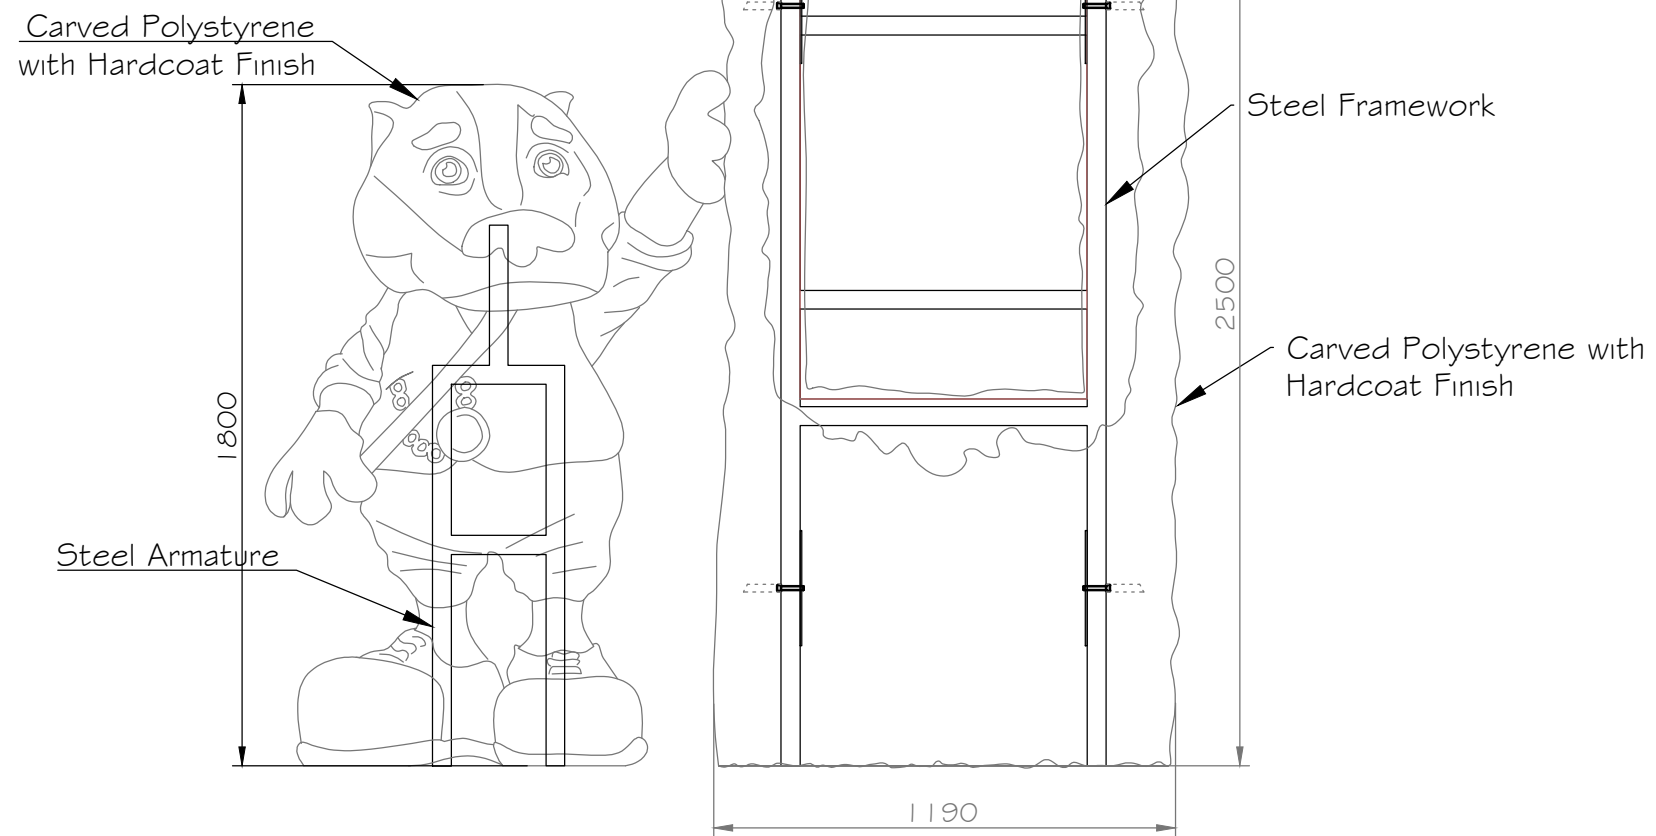

**BADGER & TREE STUMP FRAMEWORK**  
SCALE 1 : 20

**BADGER & TREE STUMP ELEVATION**  
SCALE 1 : 20

**BADGER & TREE STUMP PLAN VIEW**  
SCALE 1 : 20

DRESSING AND FINISHES

- Lechler
- 1k Acryl paint
- Technogrip 50/50 mix

TITLE  
**BADGER & TREE STUMP MONITOR**  
CONSTRUCTION DRAWING

SCALE  
**1 : 20**

DATE  
**20/02/14**

REV  
**A**