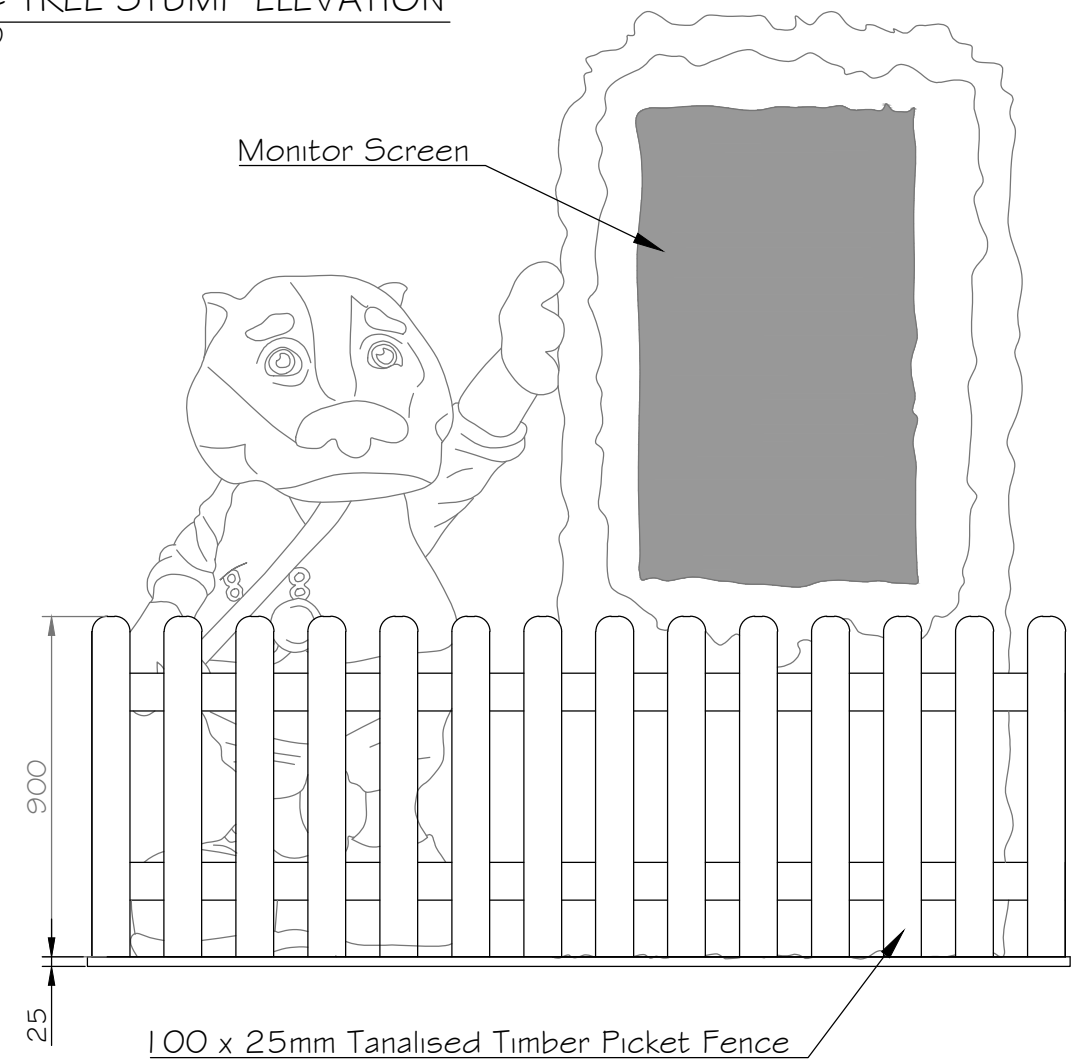

**BADGER & TREE STUMP FRAMEWORK**  
SCALE 1 : 20

**BADGER & TREE STUMP ELEVATION**  
SCALE 1 : 20

**BADGER & TREE STUMP PLAN VIEW**  
SCALE 1 : 20

DRESSING AND FINISHES

- Lechler
- 1k Acryl paint
- Technogrip 50/50 mix

TITLE  
**BADGER & TREE STUMP MONITOR**  
CONSTRUCTION DRAWING

SCALE  
**1 : 20**

DATE  
**20/02/14**

REV  
**A**