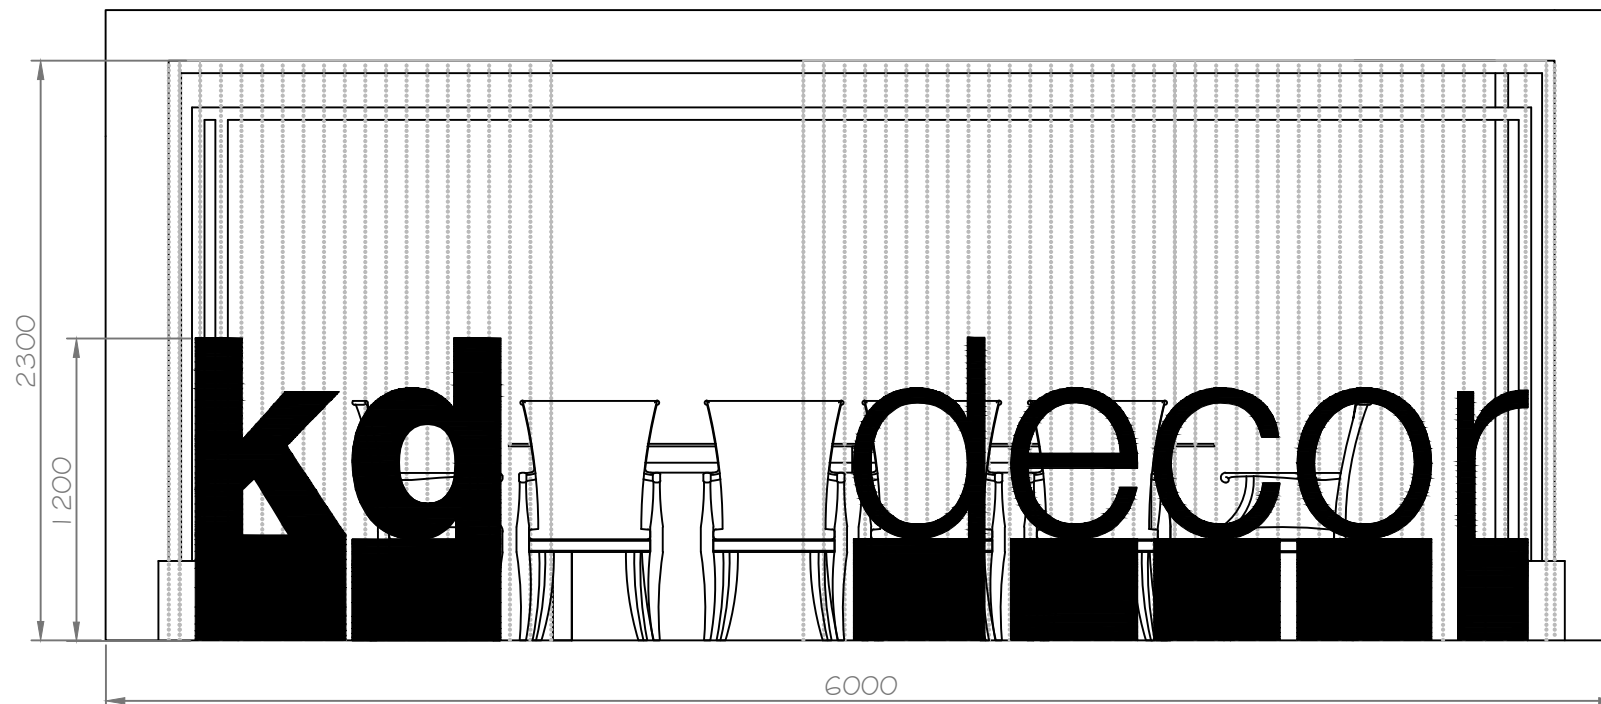

Right Elevation
scale 1 : 30

Plan View
scale 1 : 30

Left Elevation
scale 1 : 30

KD Polystyrene Logo

Key

-  Up light (8 No.)
-  Double plug socket (4No.)
-  String lights

Front Elevation
scale 1 : 30

Bath Mills, Albert Street,
Lockwood, Huddersfield,
HD1 3PY England
web: www.kddecoratives.com