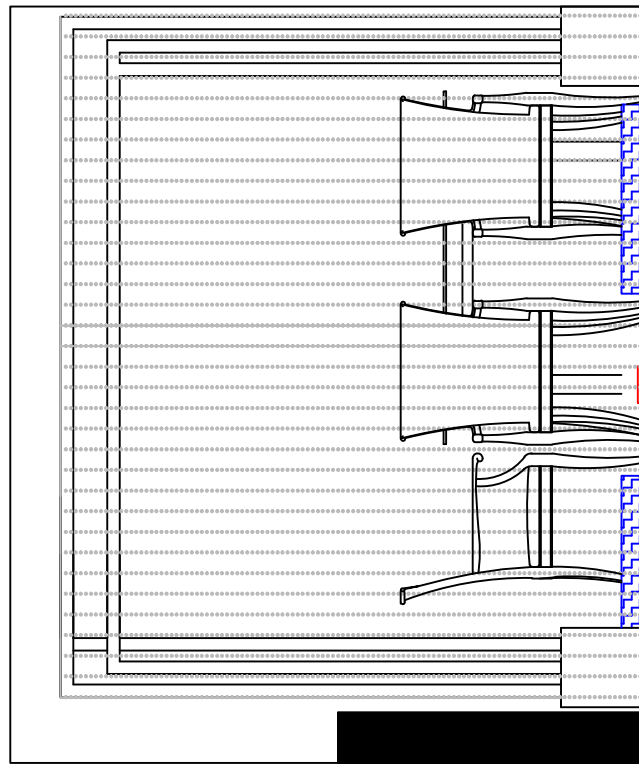

Right Elevation
scale 1 : 30

Plan View
scale 1 : 30

Left Elevation
scale 1 : 30

KD Polystyrene Logo

Key

-  Up light (8 No.)
-  Double plug socket (4No.)
-  String lights

Front Elevation
scale 1 : 30

Bath Mills, Albert Street,
Lockwood, Huddersfield,
HD1 3PY England
web: www.kddecoratives.com

tel: +44 1484-513188
mob: +44 7711-178460
fax: +44 1484-420871
email: jkd@kddecoratives.com

PROJECT
KD DECORATIVES

TITLE
EXHIBITION STAND
PLAN AND ELEVATION

SCALE
1 : 30

DATE
23/08/13

REV
C