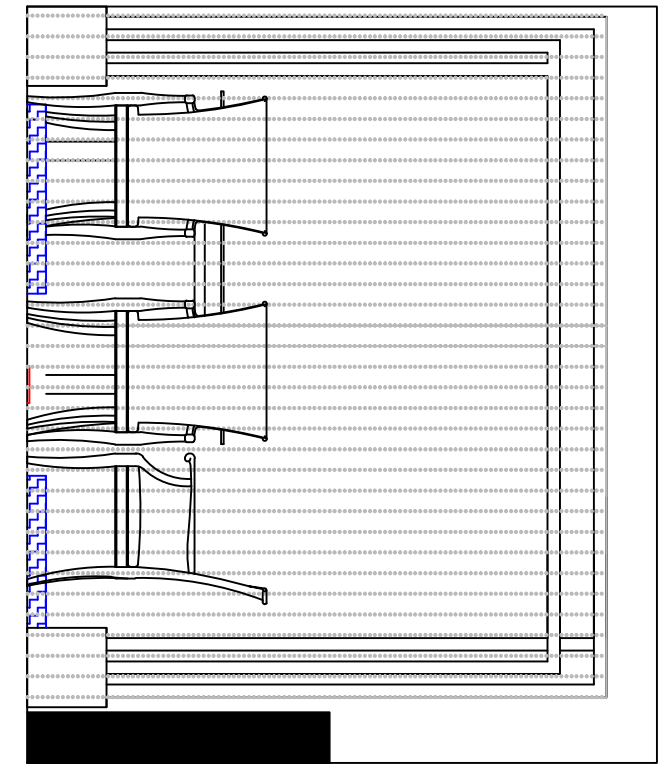

Right Elevation
scale 1 : 30

Plan View
scale 1 : 30

Left Elevation
scale 1 : 30

KD Polystyrene Logo

Key

-  Up light (8 No.)
-  Double plug socket (4No.)
-  String lights

Front Elevation
scale 1 : 30

Bath Mills, Albert Street,
Lockwood, Huddersfield,
HD1 3PY England
web: www.kddecoratives.com

tel: +44 1484-513188
mob: +44 7711-178460
fax: +44 1484-420871
email: jkd@kddecoratives.com

PROJECT
KD DECORATIVES

TITLE
EXHIBITION STAND
PLAN AND ELEVATION

SCALE
1 : 30

DATE
23/08/13

REV
C