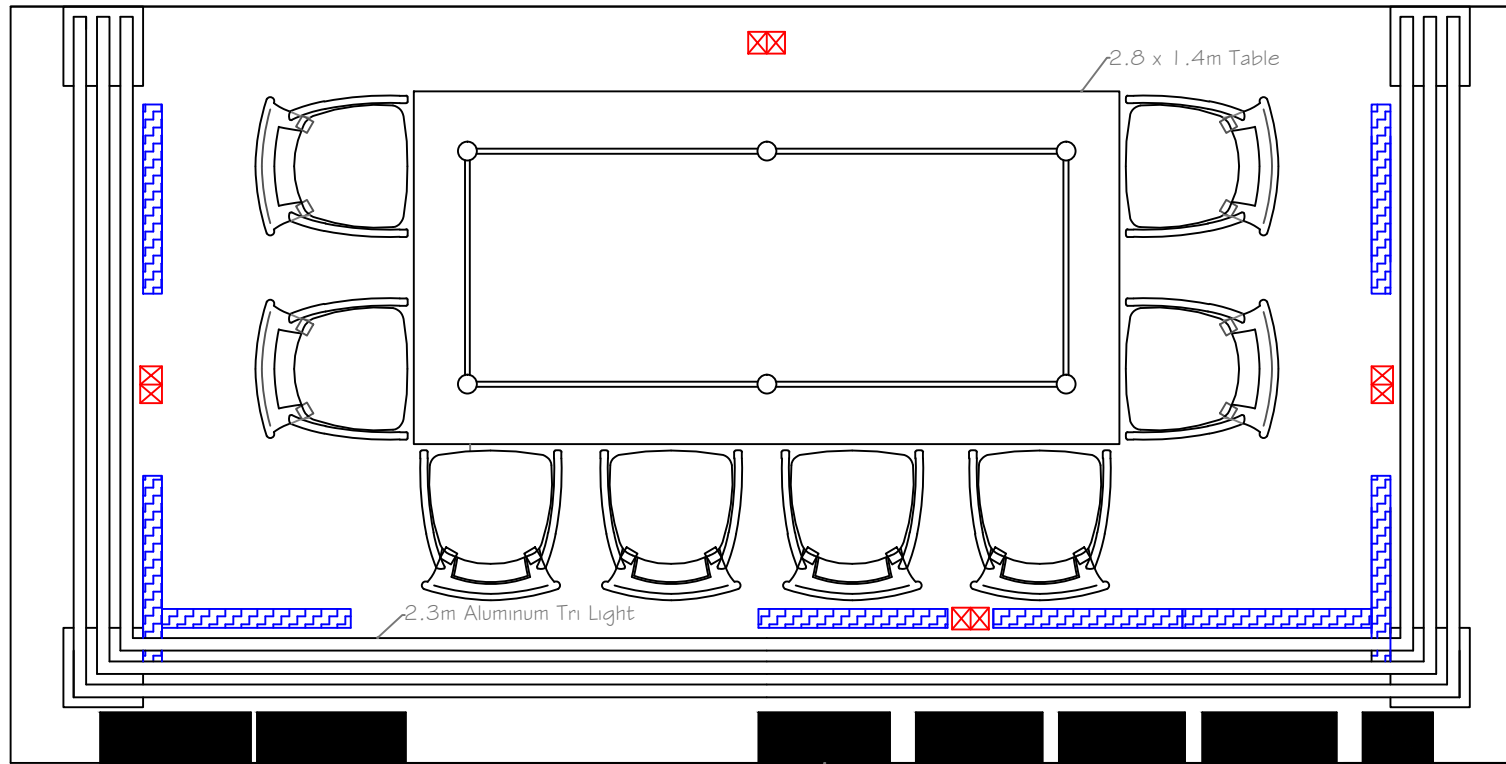

Right Elevation
scale 1 : 30

Plan View
scale 1 : 30

Left Elevation
scale 1 : 30

KD Polystyrene Logo

Key

-  Up light (8 No.)
-  Double plug socket (4No.)
-  String lights

Front Elevation
scale 1 : 30

Bath Mills, Albert Street,
Lockwood, Huddersfield,
HD1 3PY England
web: www.kddecoratives.com