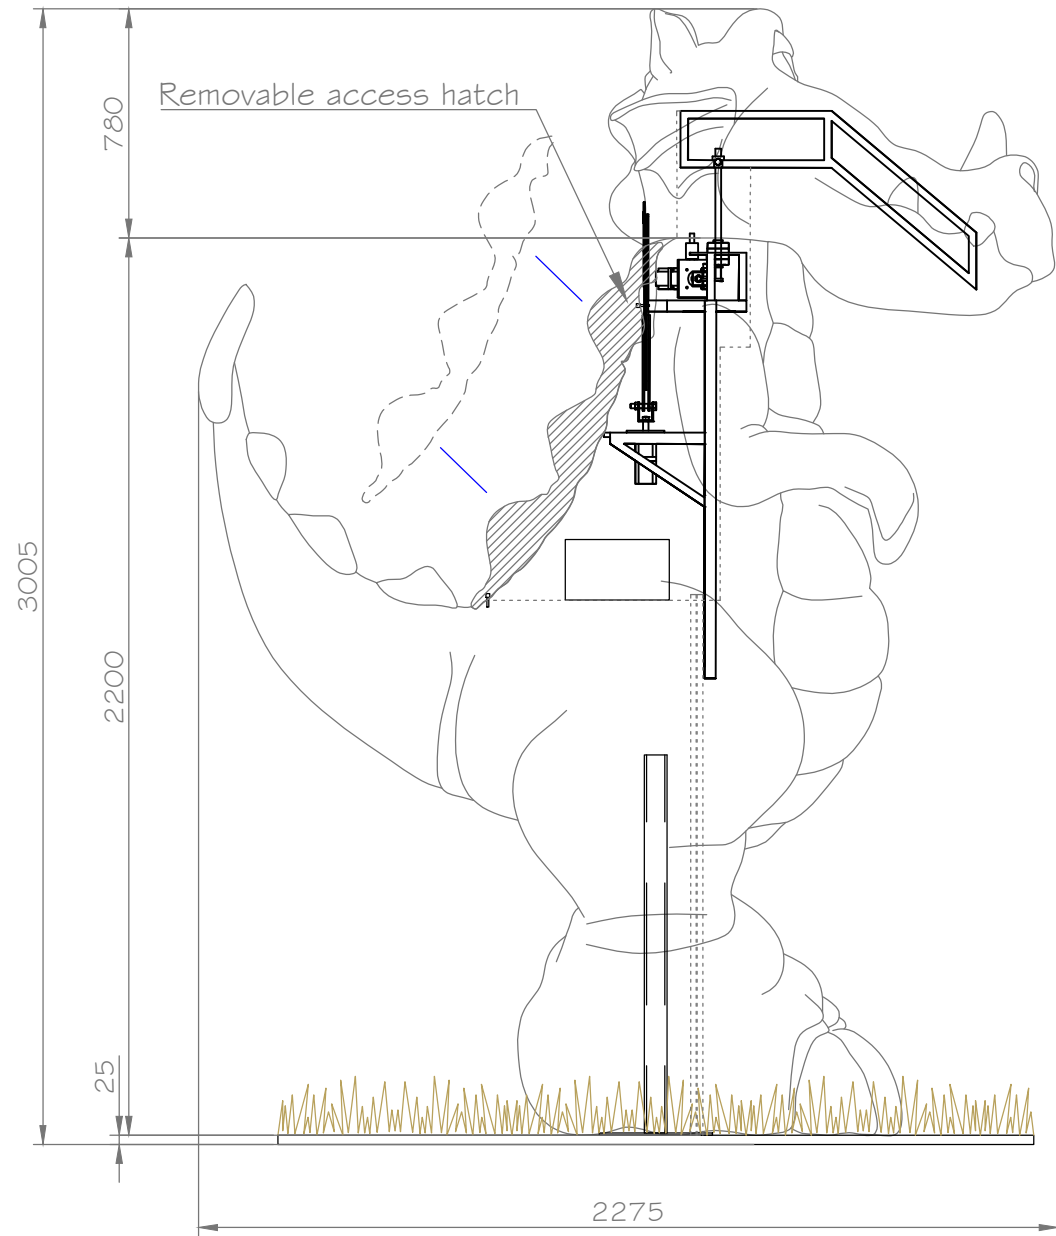

ANIMATED DRAGON

SCALE 1 : 20

Animated head and wings

DRESSINGS AND FINISHES

- Vinyl fabric wings
- Grey pipe lagging
- Lechter 1k acryl paints
- Technogrip 50/50 mix

Bath Mills, Albert Street,
Lockwood, Huddersfield,
HD1 3PY England
web: www.kddecoratives.com

tel: +44 1484-513188
mob: +44 7711-178460
fax: +44 1484-420871
email: jkd@kddecoratives.com

PROJECT
PAULTONS
01CD-100

TITLE
ANIMATED DRAGON
CONSTRUCTION DRAWING

SCALE
1 : 20

DATE
13/02/14

REV
A