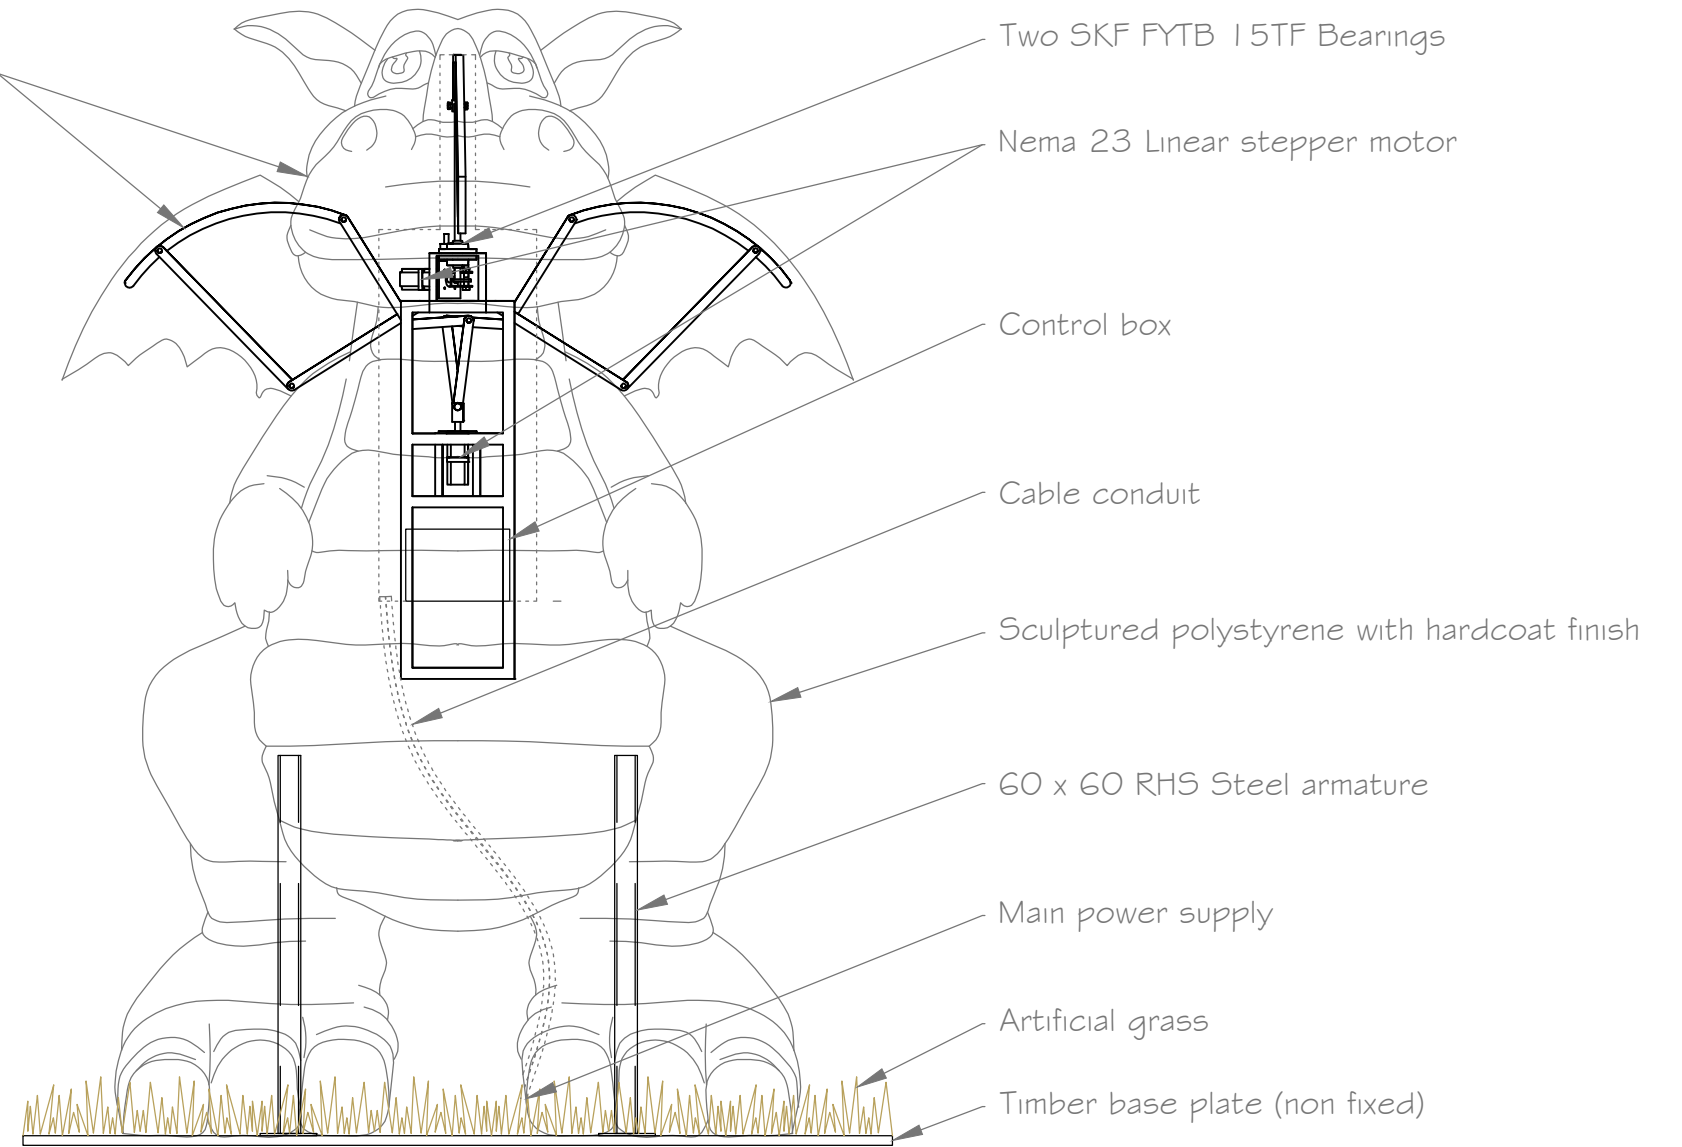

ANIMATED DRAGON

SCALE 1 : 20

Animated head and wings

DRESSINGS AND FINISHES

- Vinyl fabric wings
- Grey pipe lagging
- Lechter 1k acryl paints
- Technogrip 50/50 mix

Bath Mills, Albert Street,
Lockwood, Huddersfield,
HD1 3PY England
web: www.kddecoratives.com

tel: +44 1484-513188
mob: +44 7711-178460
fax: +44 1484-420871
email: jkd@kddecoratives.com

PROJECT
PAULTONS
01CD-100

TITLE
ANIMATED DRAGON
CONSTRUCTION DRAWING

SCALE
1 : 20

DATE
13/02/14

REV
A