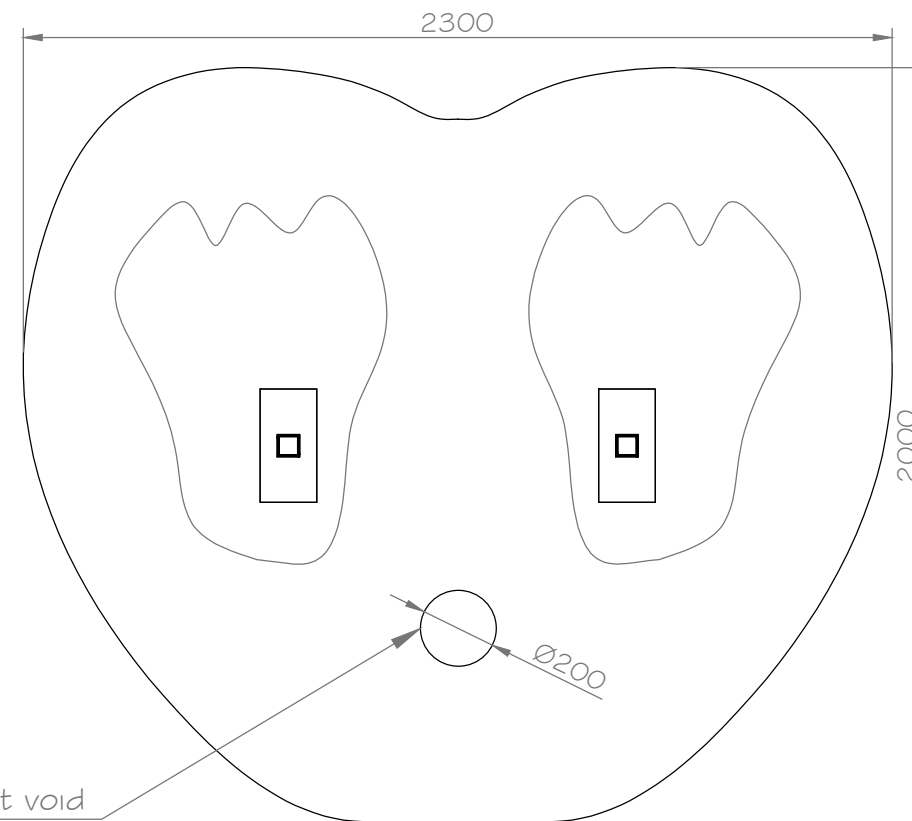

ANIMATED DRAGON

SCALE 1 : 20

Animated head and wings

DRESSINGS AND FINISHES

- Vinyl fabric wings
- Grey pipe lagging
- Lechter 1k acryl paints
- Technogrip 50/50 mix

Bath Mills, Albert Street,
Lockwood, Huddersfield,
HD1 3PY England
web: www.kddecoratives.com

tel: +44 1484-513188
mob: +44 7711-178460
fax: +44 1484-420871
email: jkd@kddecoratives.com

PROJECT
PAULTONS
01CD-100

TITLE
ANIMATED DRAGON
CONSTRUCTION DRAWING

SCALE
1 : 20

DATE
13/02/14

REV
A