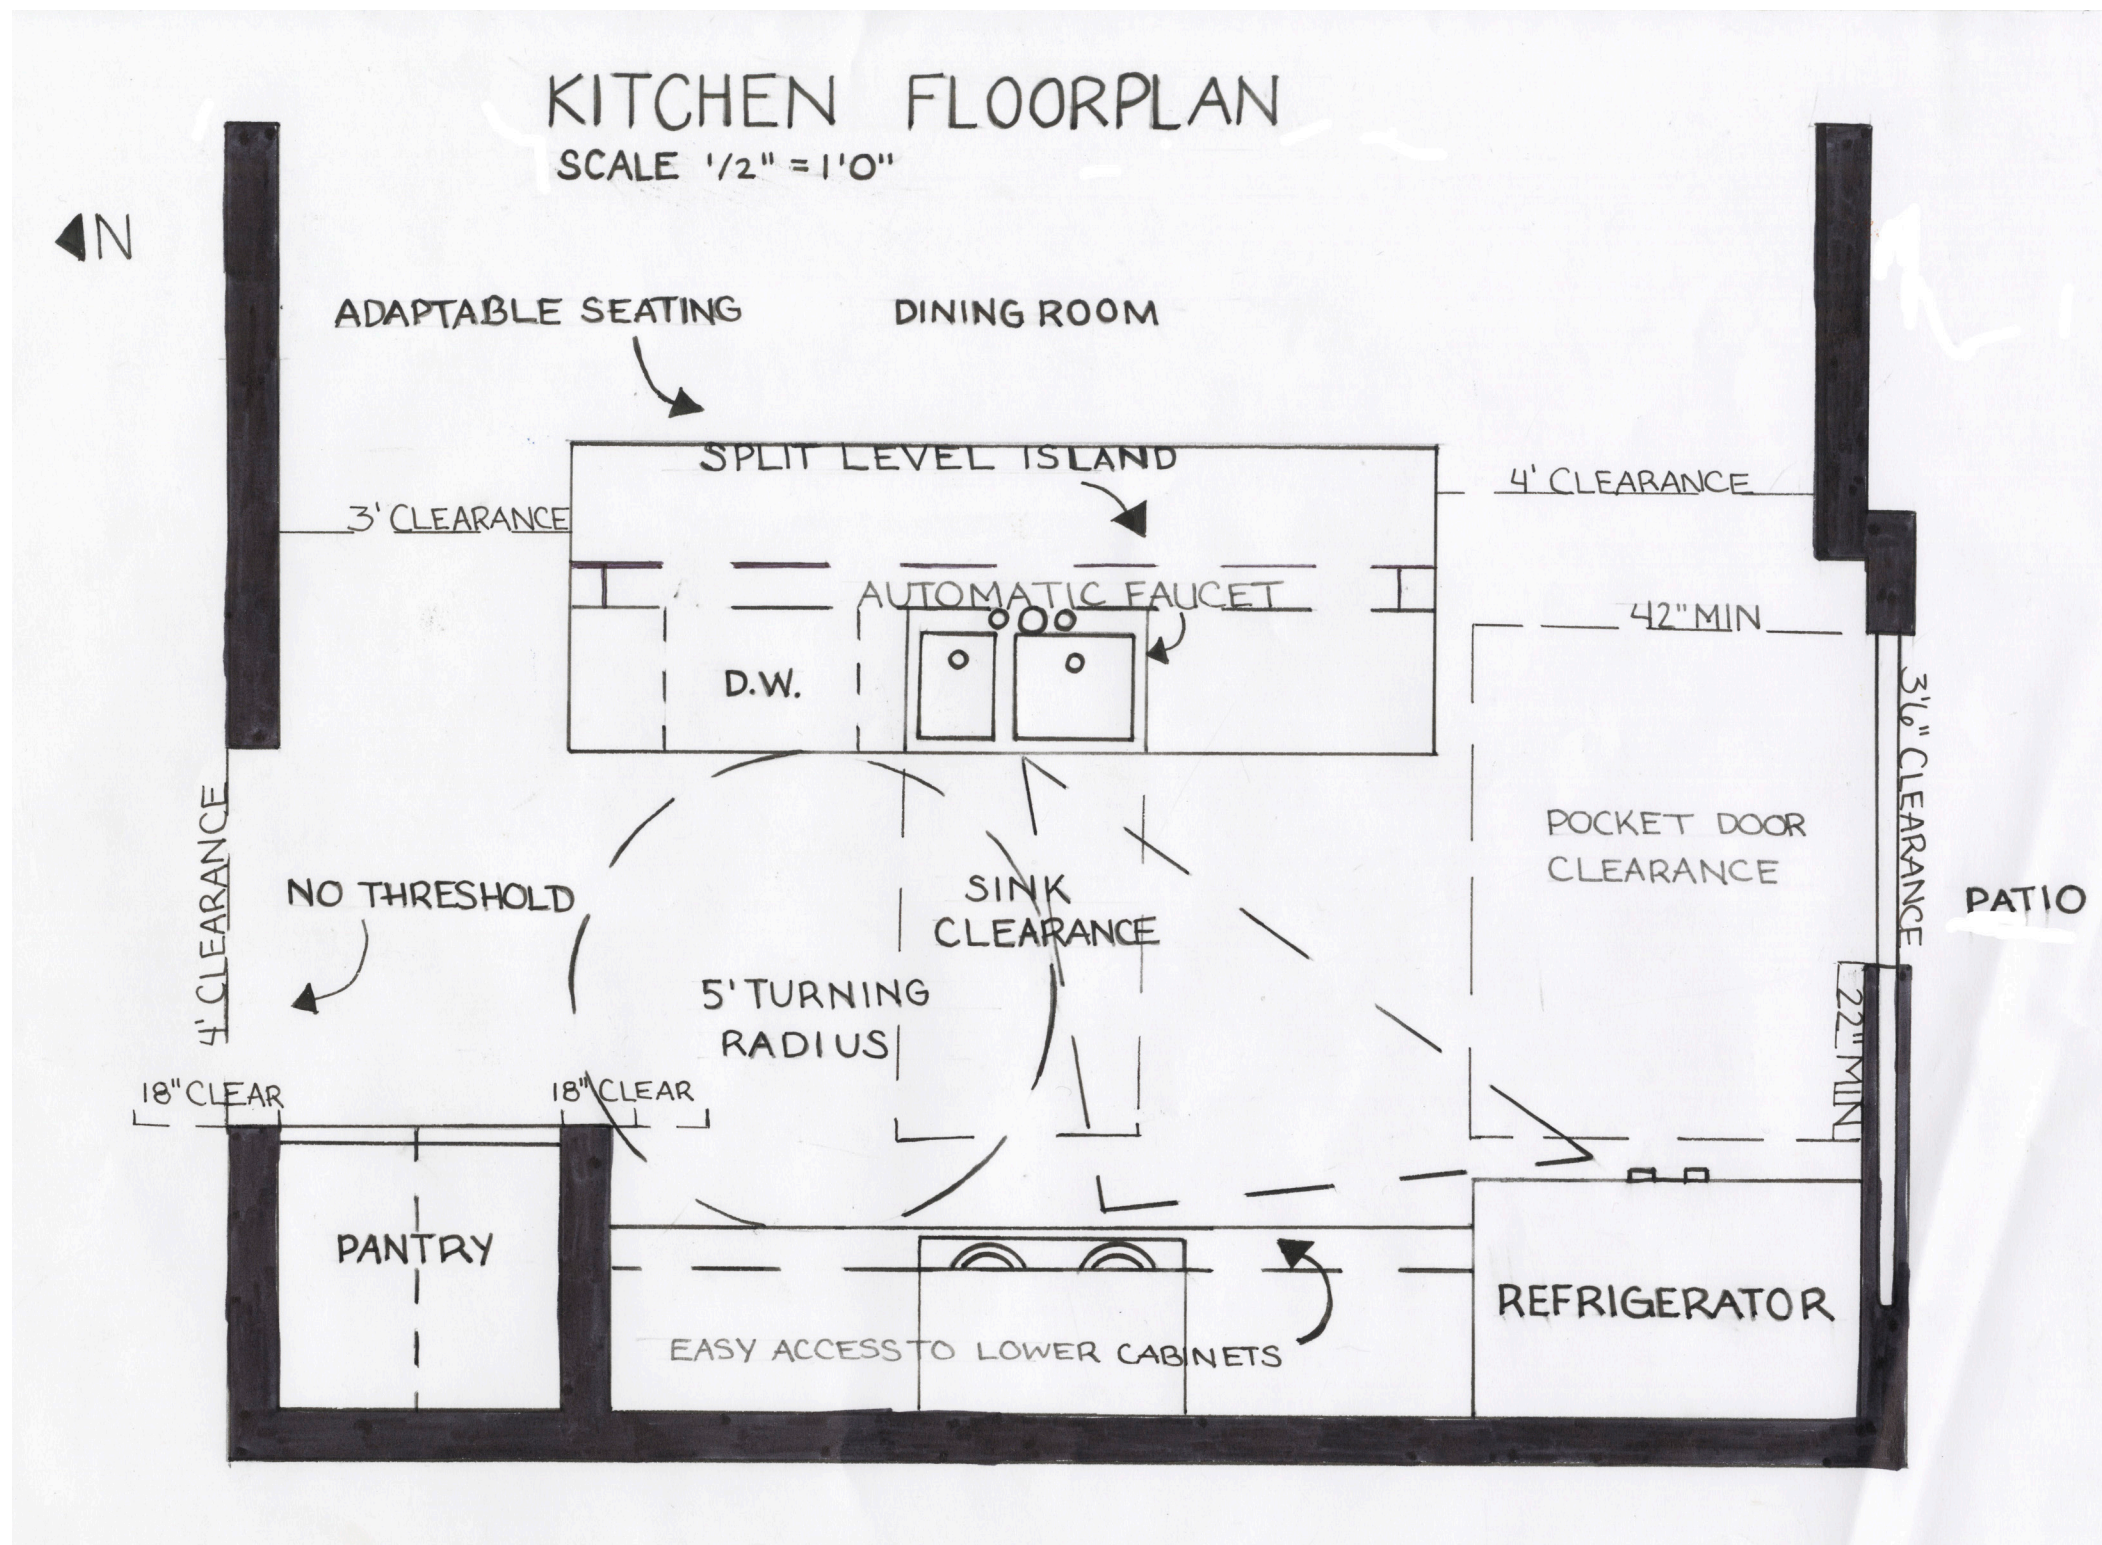

CONCEPT DECONSTRUCTION: "THE BIG APPLE"

SCHEMATIC DESIGN

BUBBLE DIAGRAM:

BLOCK DIAGRAM:

FLOOR PLAN

FLOOR PLAN: SCALE 1/4" = 1'-0"

UNIVERSAL DESIGN FEATURES:

1. Multi-mode bathroom with roll-in shower
2. Split level kitchen island
3. Automatic faucets in sinks
4. No thresholds in doorways
5. Grab bars near toilets
6. Comfortable height for toilets
7. Easy access lower cabinets
8. Adaptable seating areas
9. ADA policy clearances

HISTORICAL DESIGN FEATURES:

- A. Functional furniture
- B. Floor to ceiling windows
- C. Large focal point pieces
- D. Clean, simple lines
- E. Emphasis on lighting fixtures
- F. Large sliding doors
- G. Symmetrical balance
- H. Historical furniture pieces (ex. womb chair, sunburst mirror, etc.)
- I. Connection to nature

MID-CENTURY MODERN RESIDENTIAL DESIGN

KITCHEN FLOOR PLAN

ENLARGED FLOOR PLAN: SCALE 1/2" = 1'-0"

MATERIALS AND FINISHES

Millstead Copper Plank 13/32 in. Thick x 5-1/2 in. Wide x 36 in. Length Cork Flooring (10.92 sq. ft. / case)
Model # PF9624 Internet # 203198897 Store SO SKU # 782038

VIEW OF WOMB CHAIR IN GREAT ROOM