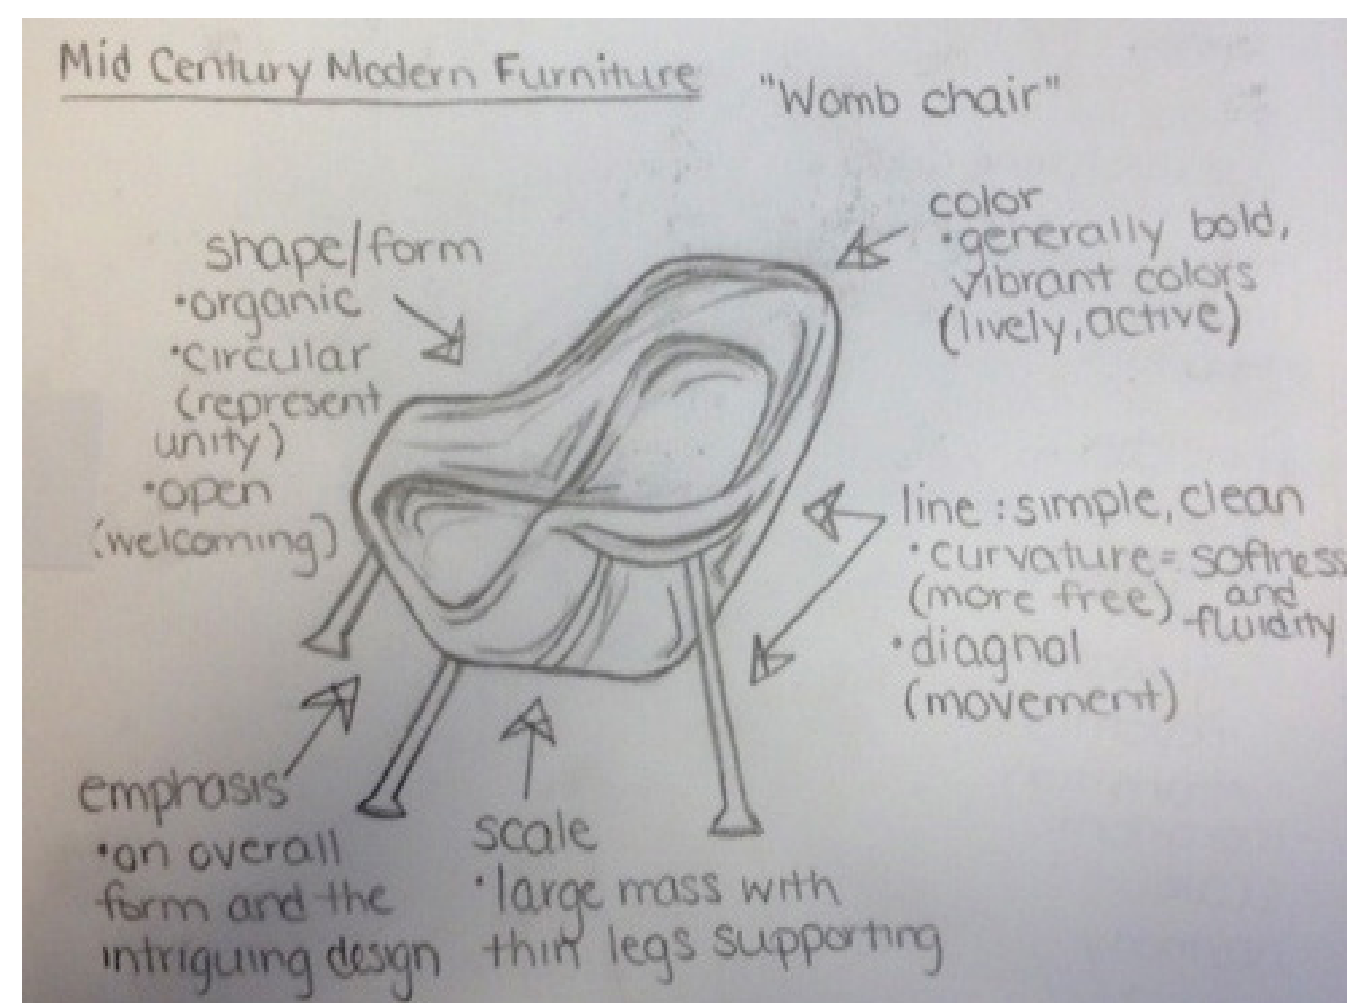

South Shore Furniture Freeport Storage Cabinet Pure Black
Model # 7270971 Internet # 203546622

MID-CENTURY MODERN RESIDENTIAL DESIGN

PERSPECTIVE DRAWINGS

VIEW OF KITCHEN

VIEW OF MASTER BEDROOM

VIEW OF DINING ROOM

VIEW OF WOMB CHAIR IN GREAT ROOM