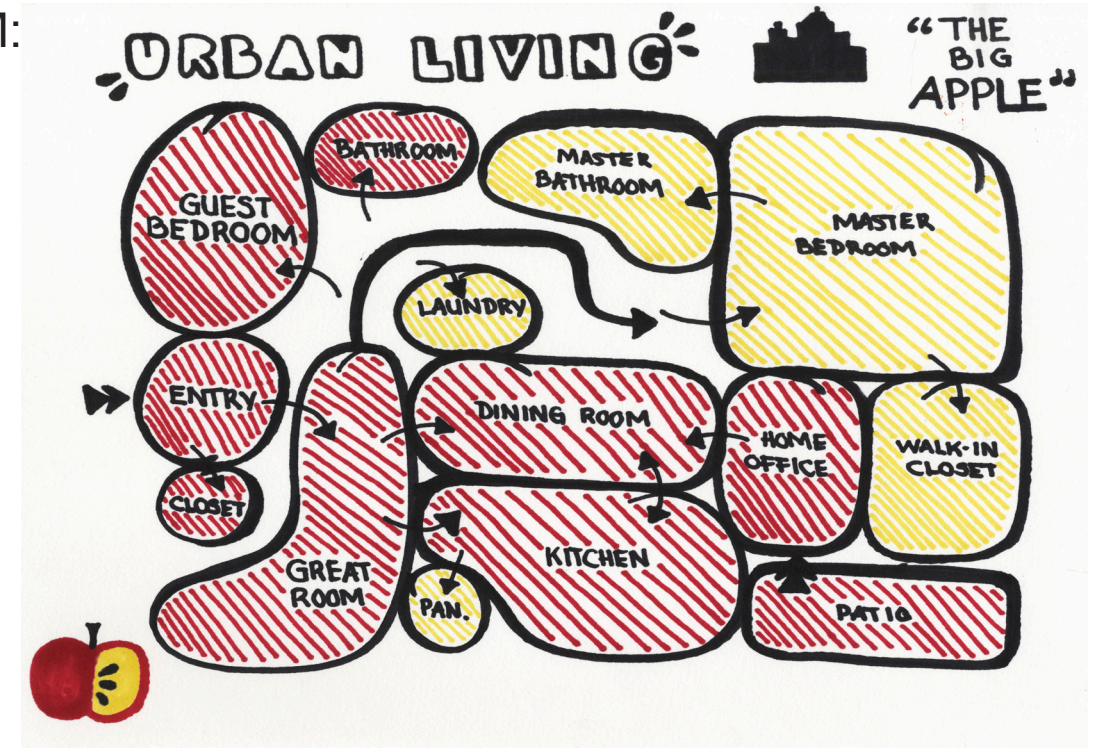

MID-CENTURY MODERN RESIDENTIAL DESIGN

DESIGN CONCEPT

CONCEPT STATEMENT: The apple is a strong symbol of strength and protection on the exterior, and uniqueness and tenderness on the inside. This exemplifies the lives of the growing occupants and the rebirth of life all in one place. While the smooth exterior is organic and free, the interior depicts symmetry and predictability.

CONCEPT DECONSTRUCTION: "THE BIG APPLE"

SCHEMATIC DESIGN

BUBBLE DIAGRAM:

BLOCK DIAGRAM:

FLOOR PLAN

FLOOR PLAN: SCALE 1/4" = 1'-0"

UNIVERSAL DESIGN FEATURES:

1. Multi-mode bathroom with roll-in shower
2. Split level kitchen island
3. Automatic faucets in sinks
4. No thresholds in doorways
5. Grab bars near toilets
6. Comfortable height for toilets
7. Easy access lower cabinets
8. Adaptable seating areas
9. ADA policy clearances