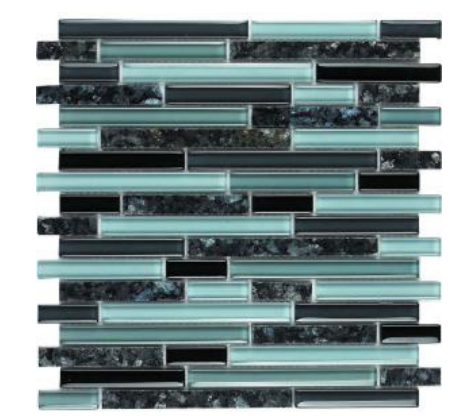

EPOCH Spectrum Blue Pearl-1662 Granite And Glass Blend 12 in. x 12 in. Mesh Mounted Floor
Model # BLUE PEARL-1662 Internet # 203434289