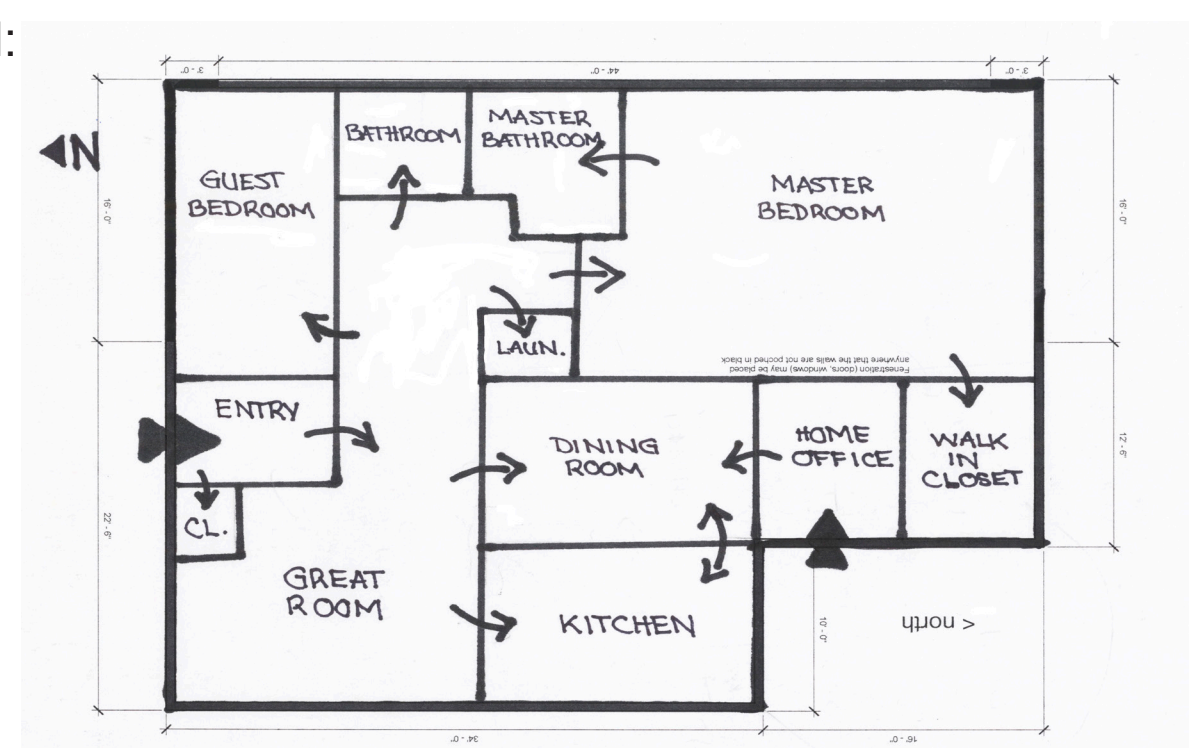

CONCEPT DECONSTRUCTION: "THE BIG APPLE"

SCHEMATIC DESIGN

BUBBLE DIAGRAM:

BLOCK DIAGRAM:

FLOOR PLAN

FLOOR PLAN: SCALE 1/4" = 1'-0"

UNIVERSAL DESIGN FEATURES:

1. Multi-mode bathroom with roll-in shower
2. Split level kitchen island
3. Automatic faucets in sinks
4. No thresholds in doorways
5. Grab bars near toilets
6. Comfortable height for toilets
7. Easy access lower cabinets
8. Adaptable seating areas
9. ADA policy clearances

MID-CENTURY MODERN RESIDENTIAL DESIGN

KITCHEN FLOOR PLAN

ENLARGED FLOOR PLAN: SCALE 1/2" = 1'-0"

MATERIALS AND FINISHES

Millstead Copper Plank 13/32 in. Thick x 5-1/2 in. Wide x 36 in. Length Cork Flooring (10.92 sq. ft. / case)
Model # PF9624 Internet # 203198897 Store SO SKU # 782038

VIEW OF WOMB CHAIR IN GREAT ROOM