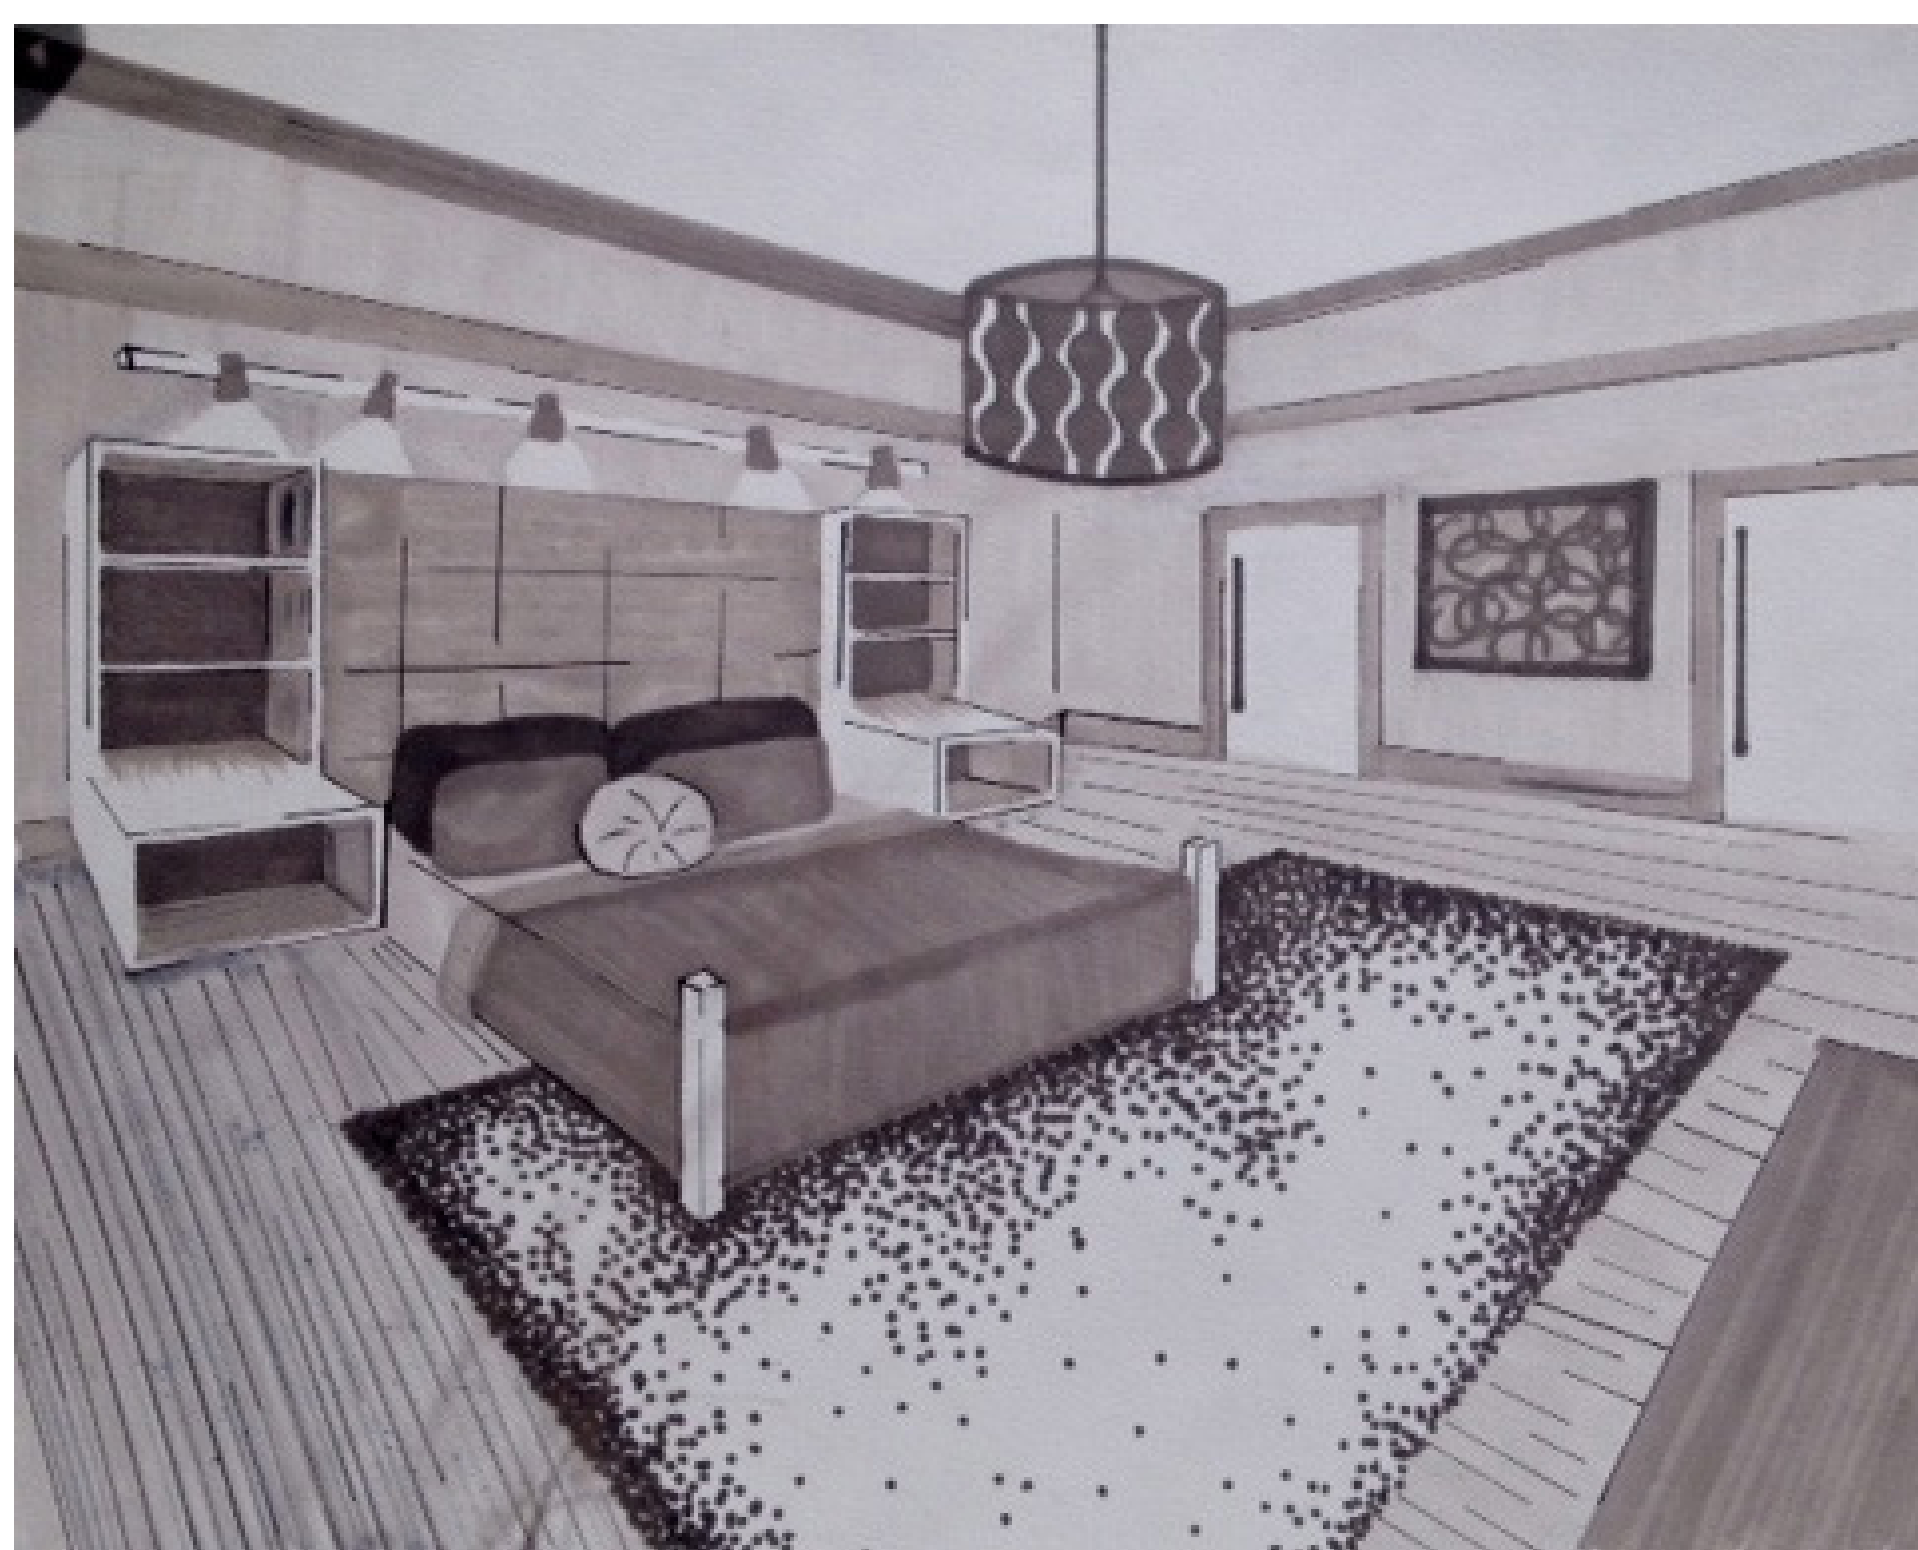

South Shore Furniture Freeport Storage Cabinet Pure Black
Model # 7270971 Internet # 203546622

MID-CENTURY MODERN RESIDENTIAL DESIGN

PERSPECTIVE DRAWINGS

VIEW OF KITCHEN

VIEW OF MASTER BEDROOM

VIEW OF DINING ROOM

VIEW OF WOMB CHAIR IN GREAT ROOM