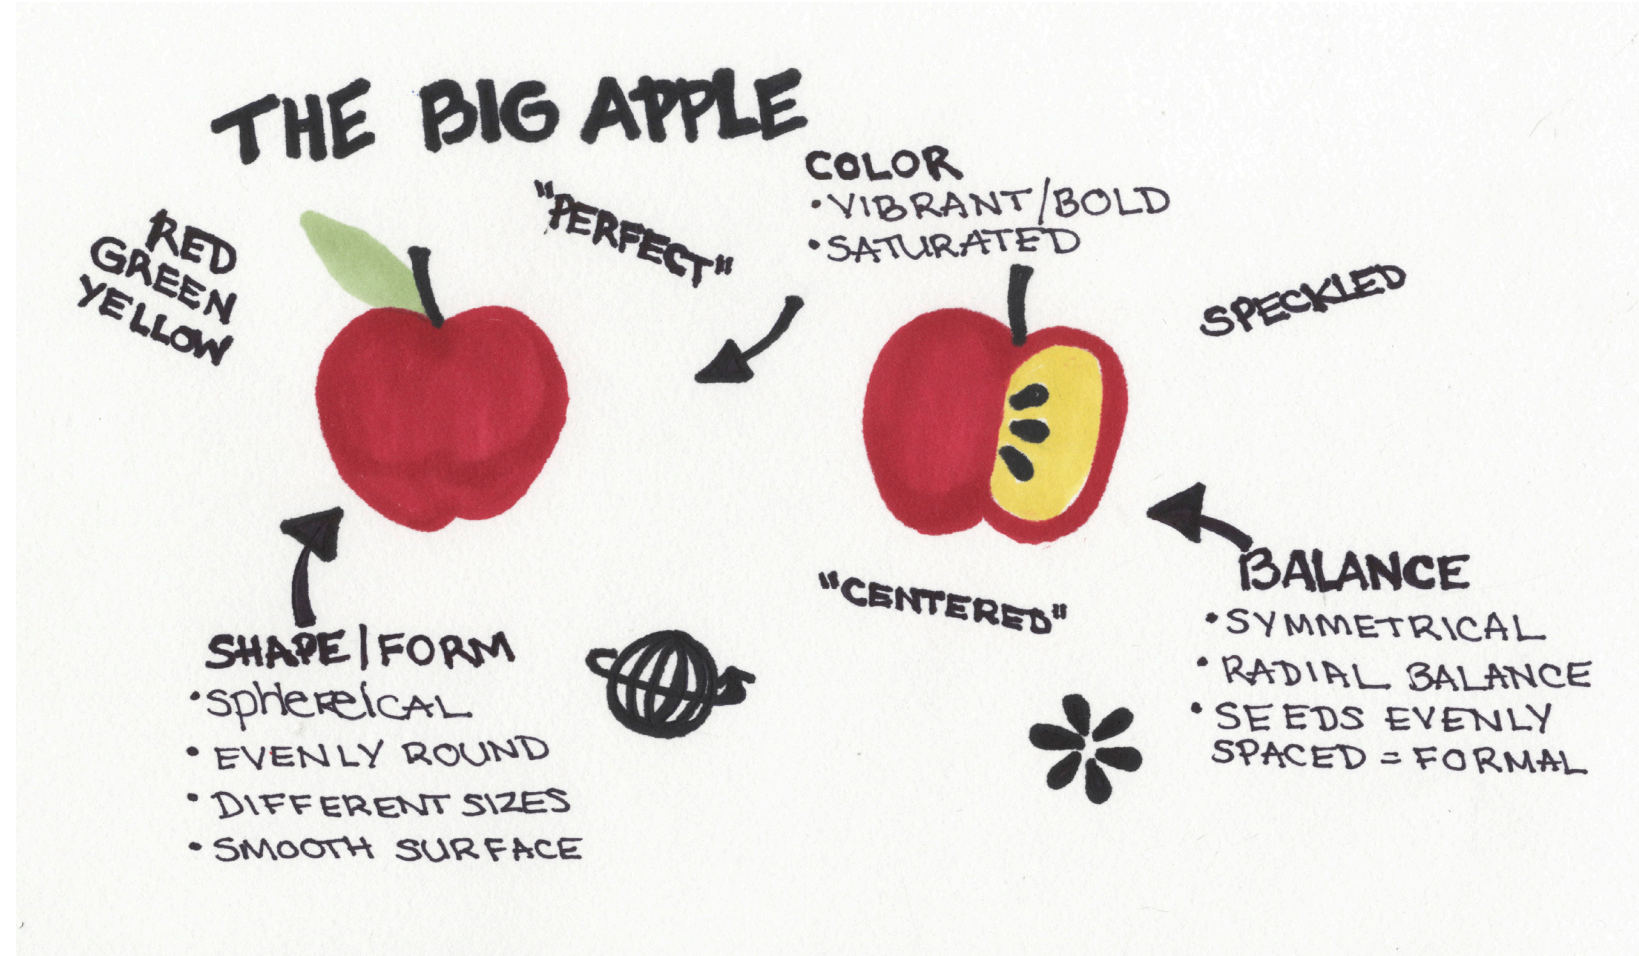

MID-CENTURY MODERN RESIDENTIAL DESIGN

DESIGN CONCEPT

CONCEPT STATEMENT: The apple is a strong symbol of strength and protection on the exterior, and uniqueness and tenderness on the inside. This exemplifies the lives of the growing occupants and the rebirth of life all in one place. While the smooth exterior is organic and free, the interior depicts symmetry and predictability.

CONCEPT DECONSTRUCTION: "THE BIG APPLE"

SCHEMATIC DESIGN

BUBBLE DIAGRAM:

BLOCK DIAGRAM:

FLOOR PLAN

FLOOR PLAN: SCALE 1/4" = 1'-0"

UNIVERSAL DESIGN FEATURES:

1. Multi-mode bathroom with roll-in shower
2. Split level kitchen island
3. Automatic faucets in sinks
4. No thresholds in doorways
5. Grab bars near toilets
6. Comfortable height for toilets
7. Easy access lower cabinets
8. Adaptable seating areas
9. ADA policy clearances