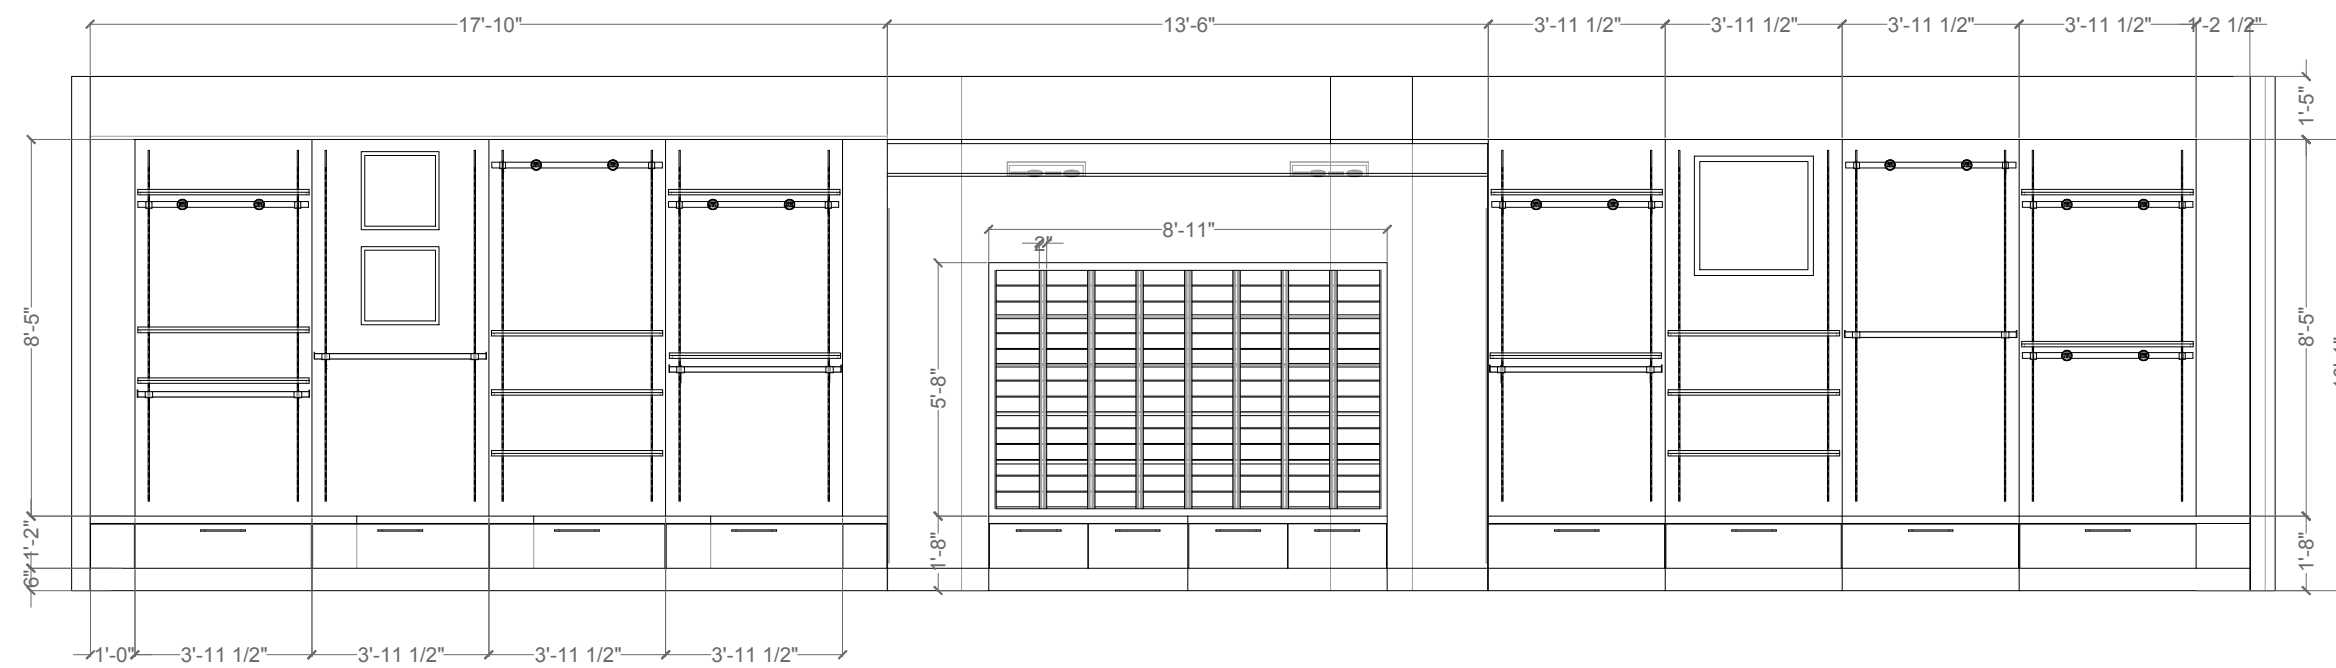

Hat Wall

\* Verify dims in field