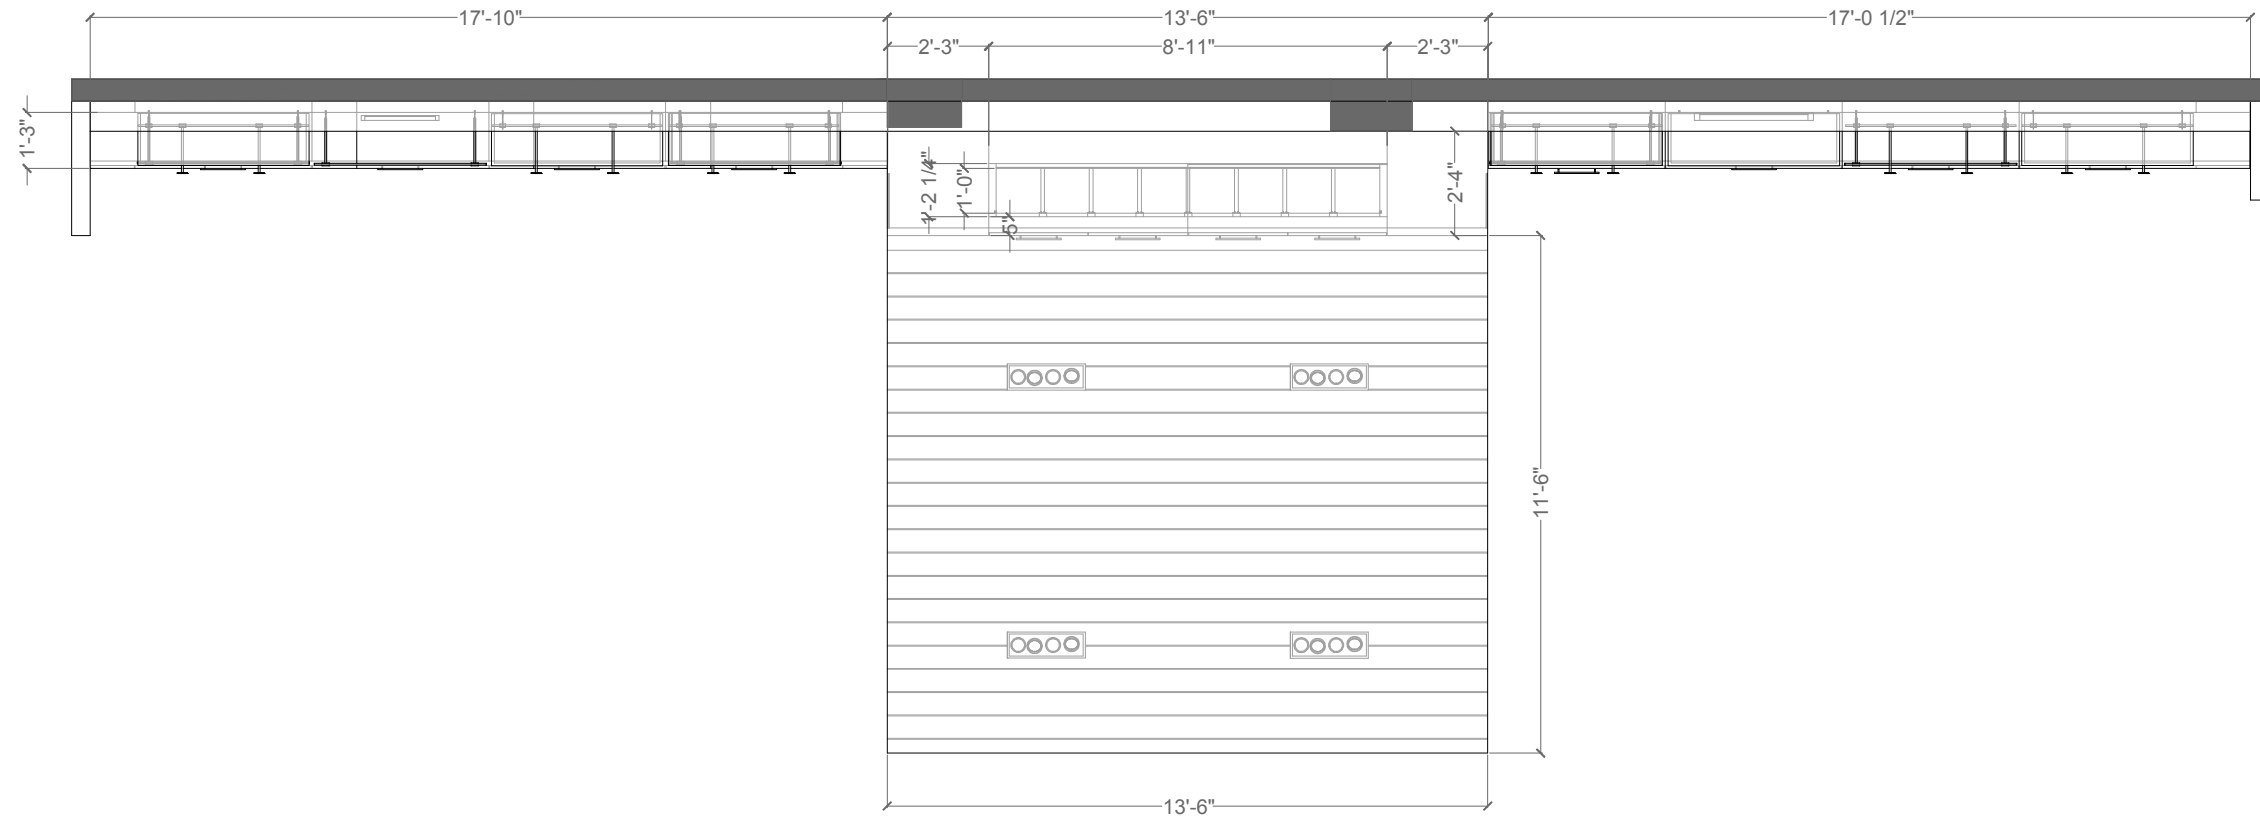

Hat Wall

\* Verify dims in field