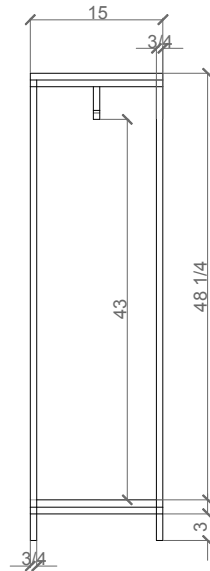

Floor Fixtures

Option A

Shelves//Burnt Strand -Formica 6307-58

White PC

Option B

White PC

4" Wood Slats: MDF Painted : TM " Dawn"