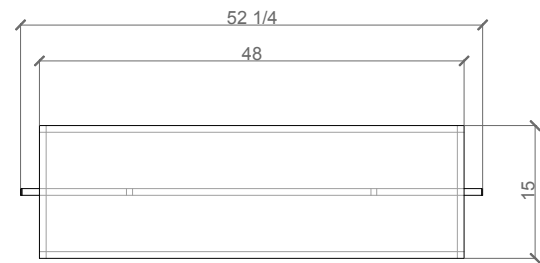

Floor Fixtures

Option A

Shelves//Burnt Strand -Formica 6307-58

White PC

Option B

White PC

4" Wood Slats: MDF Painted : TM " Dawn"