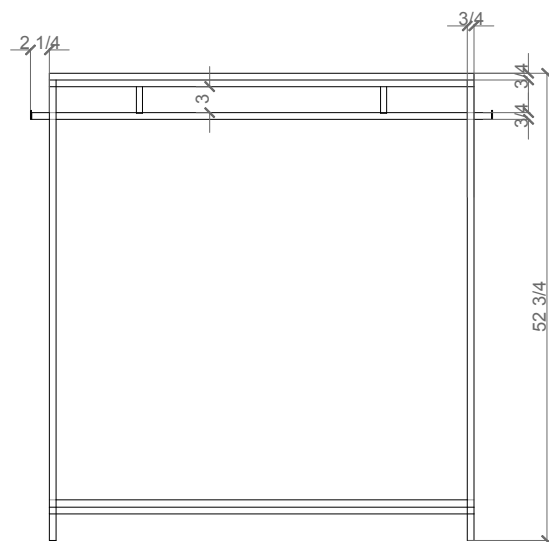

Floor Fixtures

Option A

Shelves//Burnt Strand -Formica 6307-58

White PC

Option B

White PC

4" Wood Slats: MDF Painted : TM " Dawn"