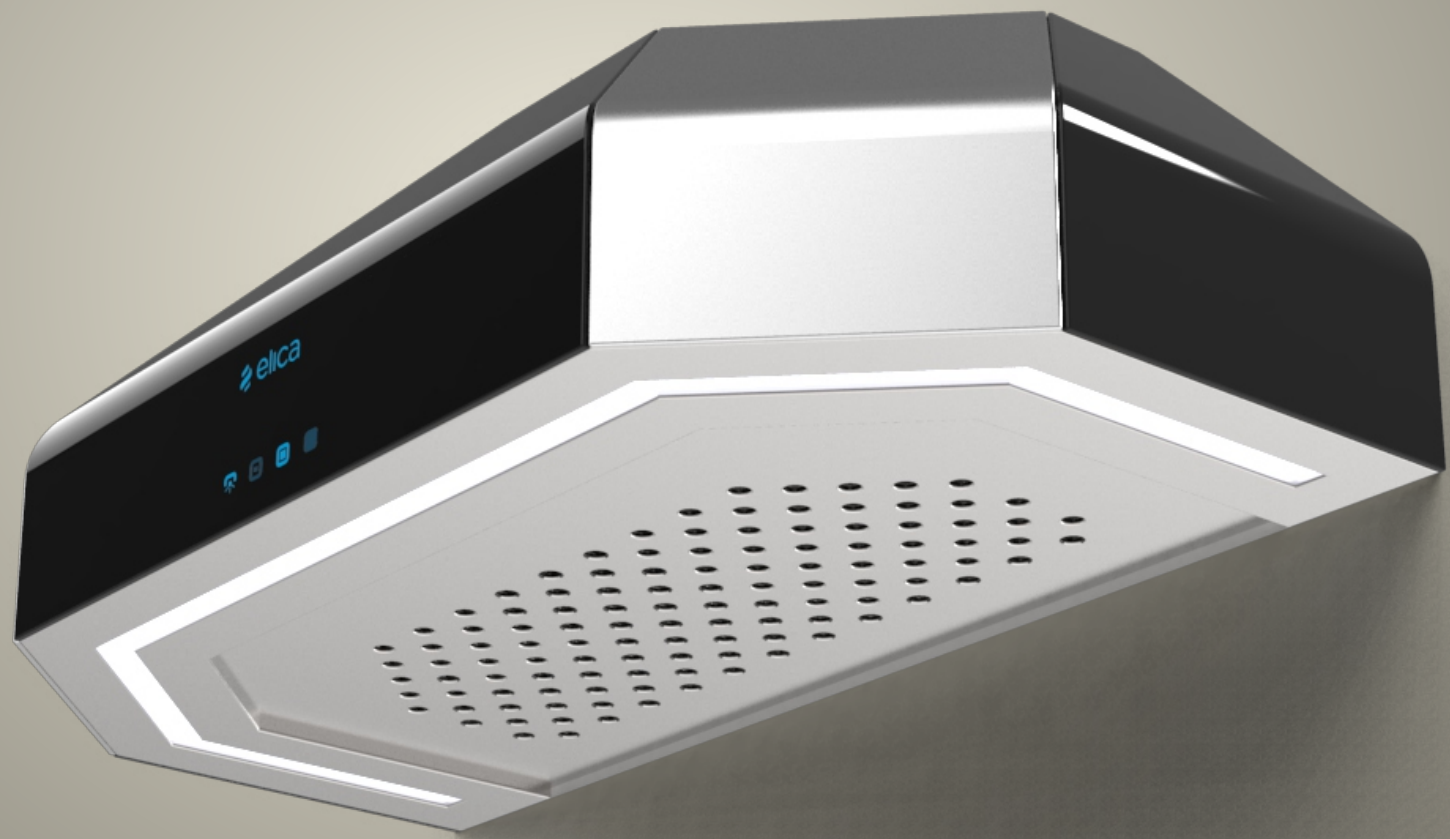

 elica
HEDRON

Digital interface

Touch control

Finishes / Colours

Anodized aluminum