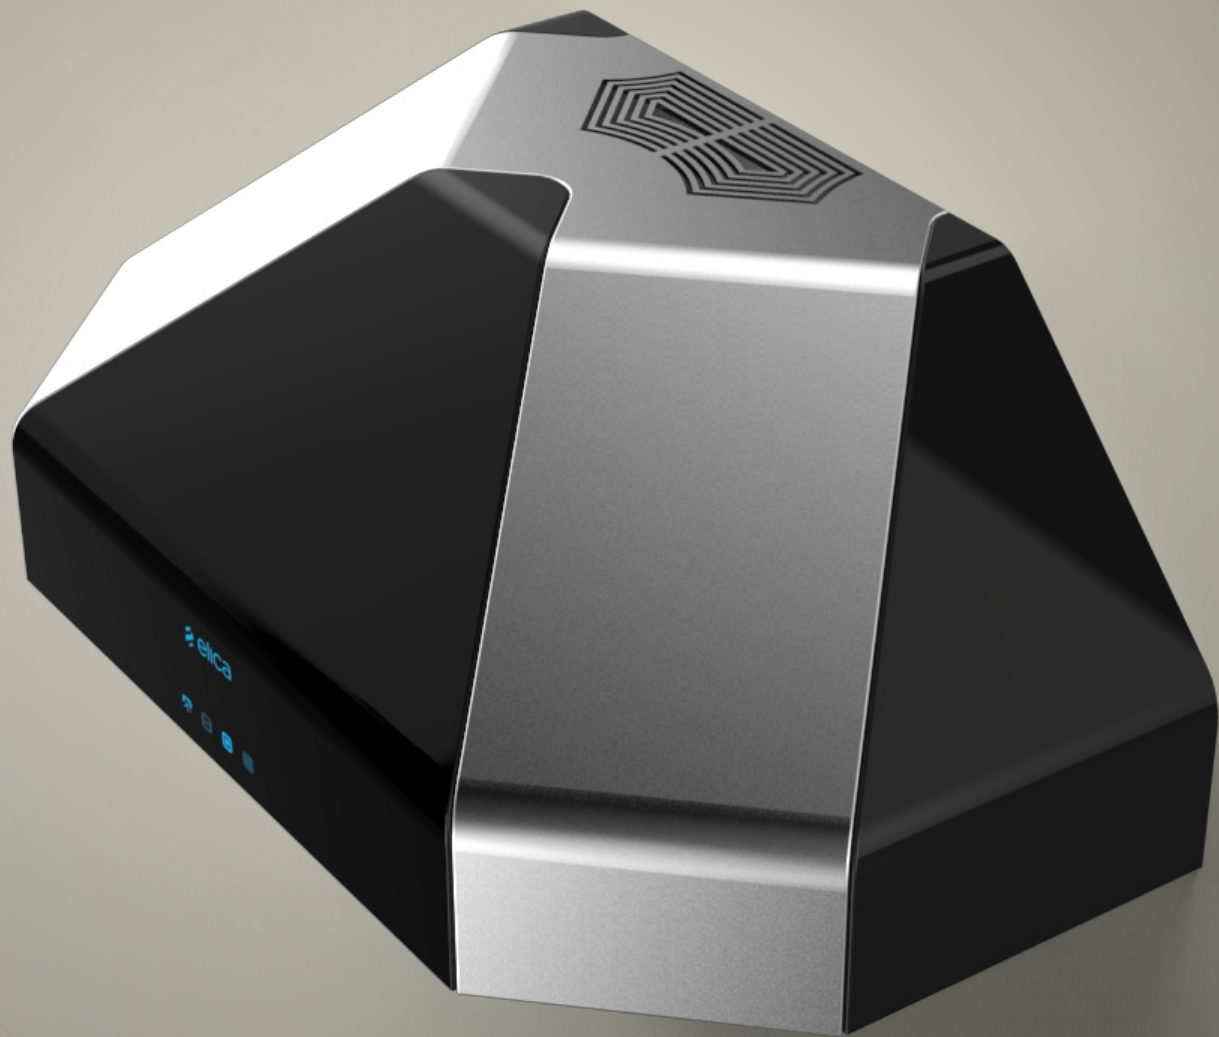

 elica
HEDRON

Digital interface

Touch control

Finishes / Colours

Anodized aluminum