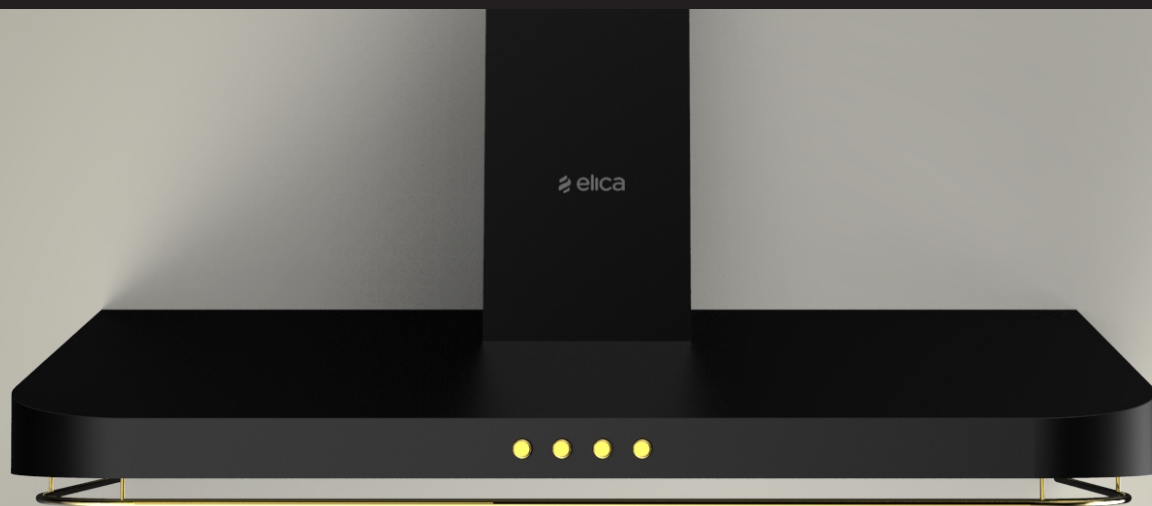

 elica
NINA

elica

Type: Wall-mounted

Finishes / Colours

Controls: Mechanical
push button