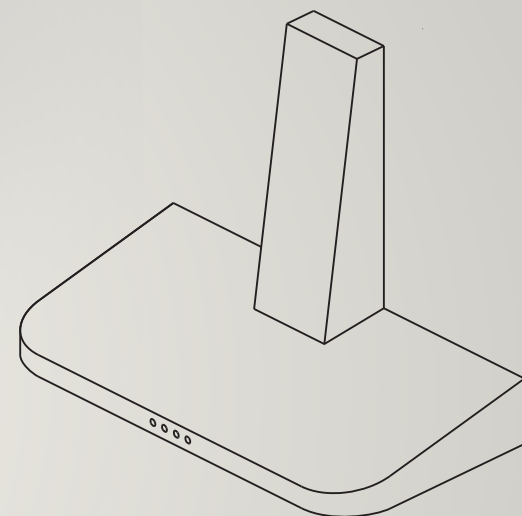

 elica
NINA

elica

Type: Wall-mounted

Finishes / Colours

Controls: Mechanical
push button