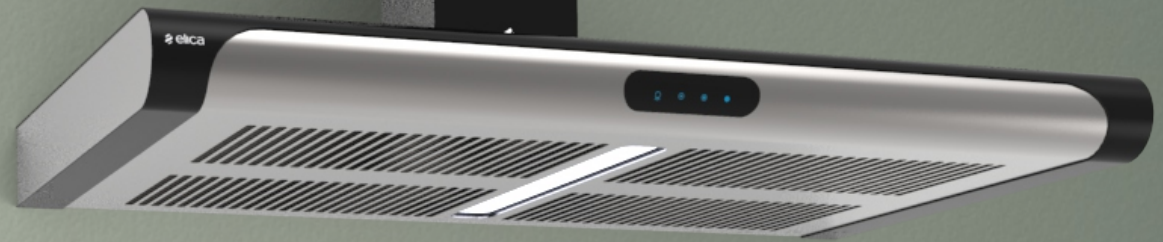

 elica
TINA

Type: Wall-mounted

Finishes / Colours

Controls: Remote