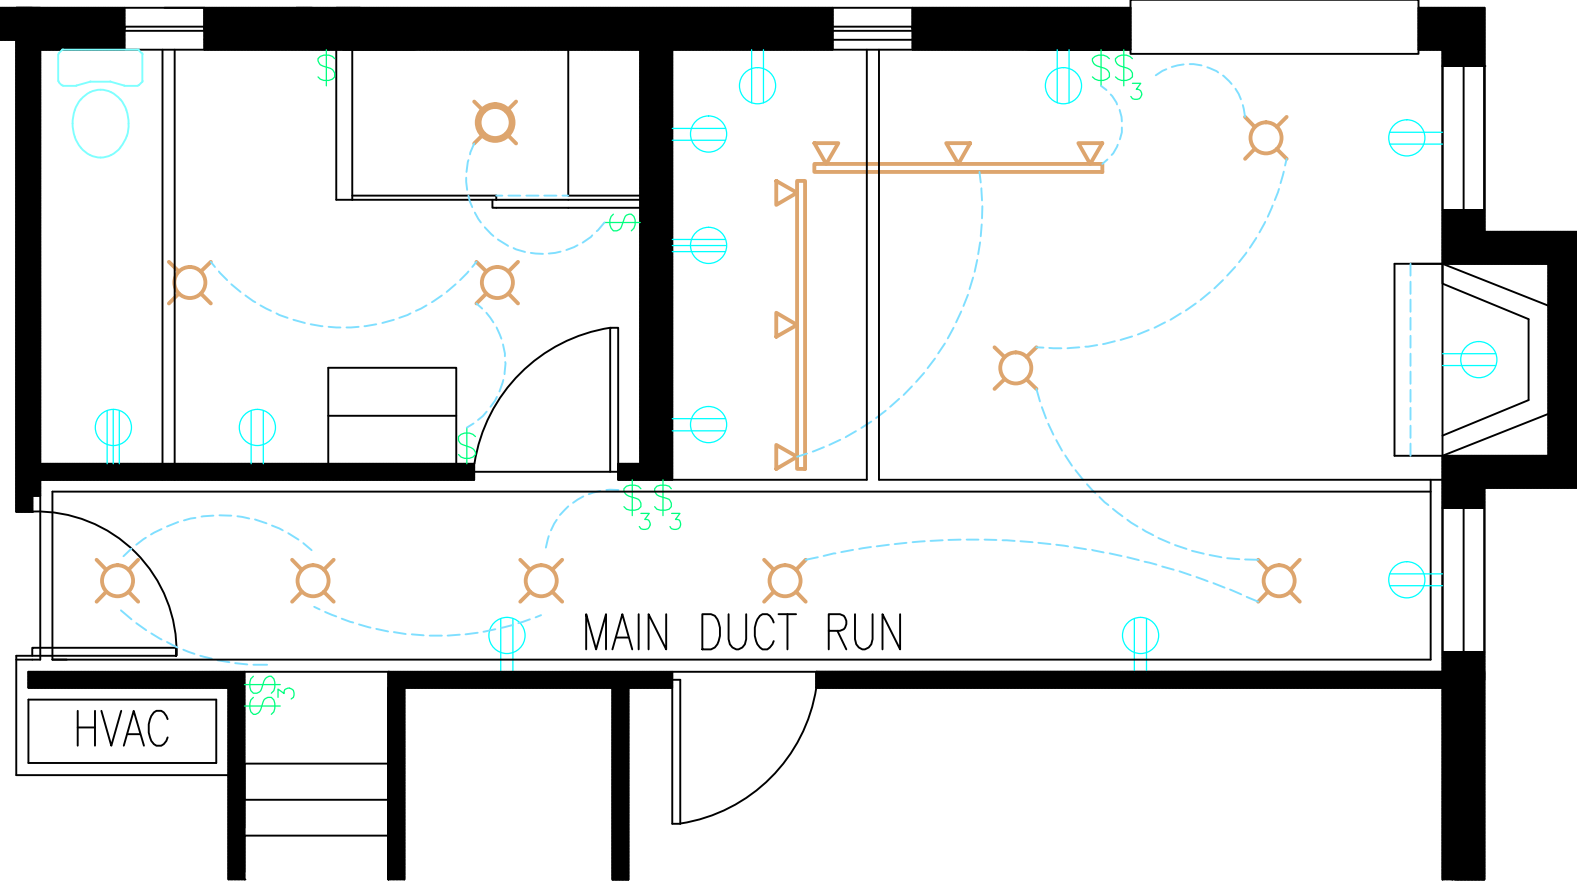

LEGEND	
	RECESSED CAN LIGHT
	WATERPROOF SHOWER LIGHT
	DUPLEX OUTLET
	240 VOLT OUTLET
	SWITCH
	3-WAY SWITCH
	6' TRACK LIGHT

GRANDMA EDITA'S KITCHEN & BATH | 1 OF 1

MECHANICAL PLAN

CARA TANNER | 1/4" = 1'0"