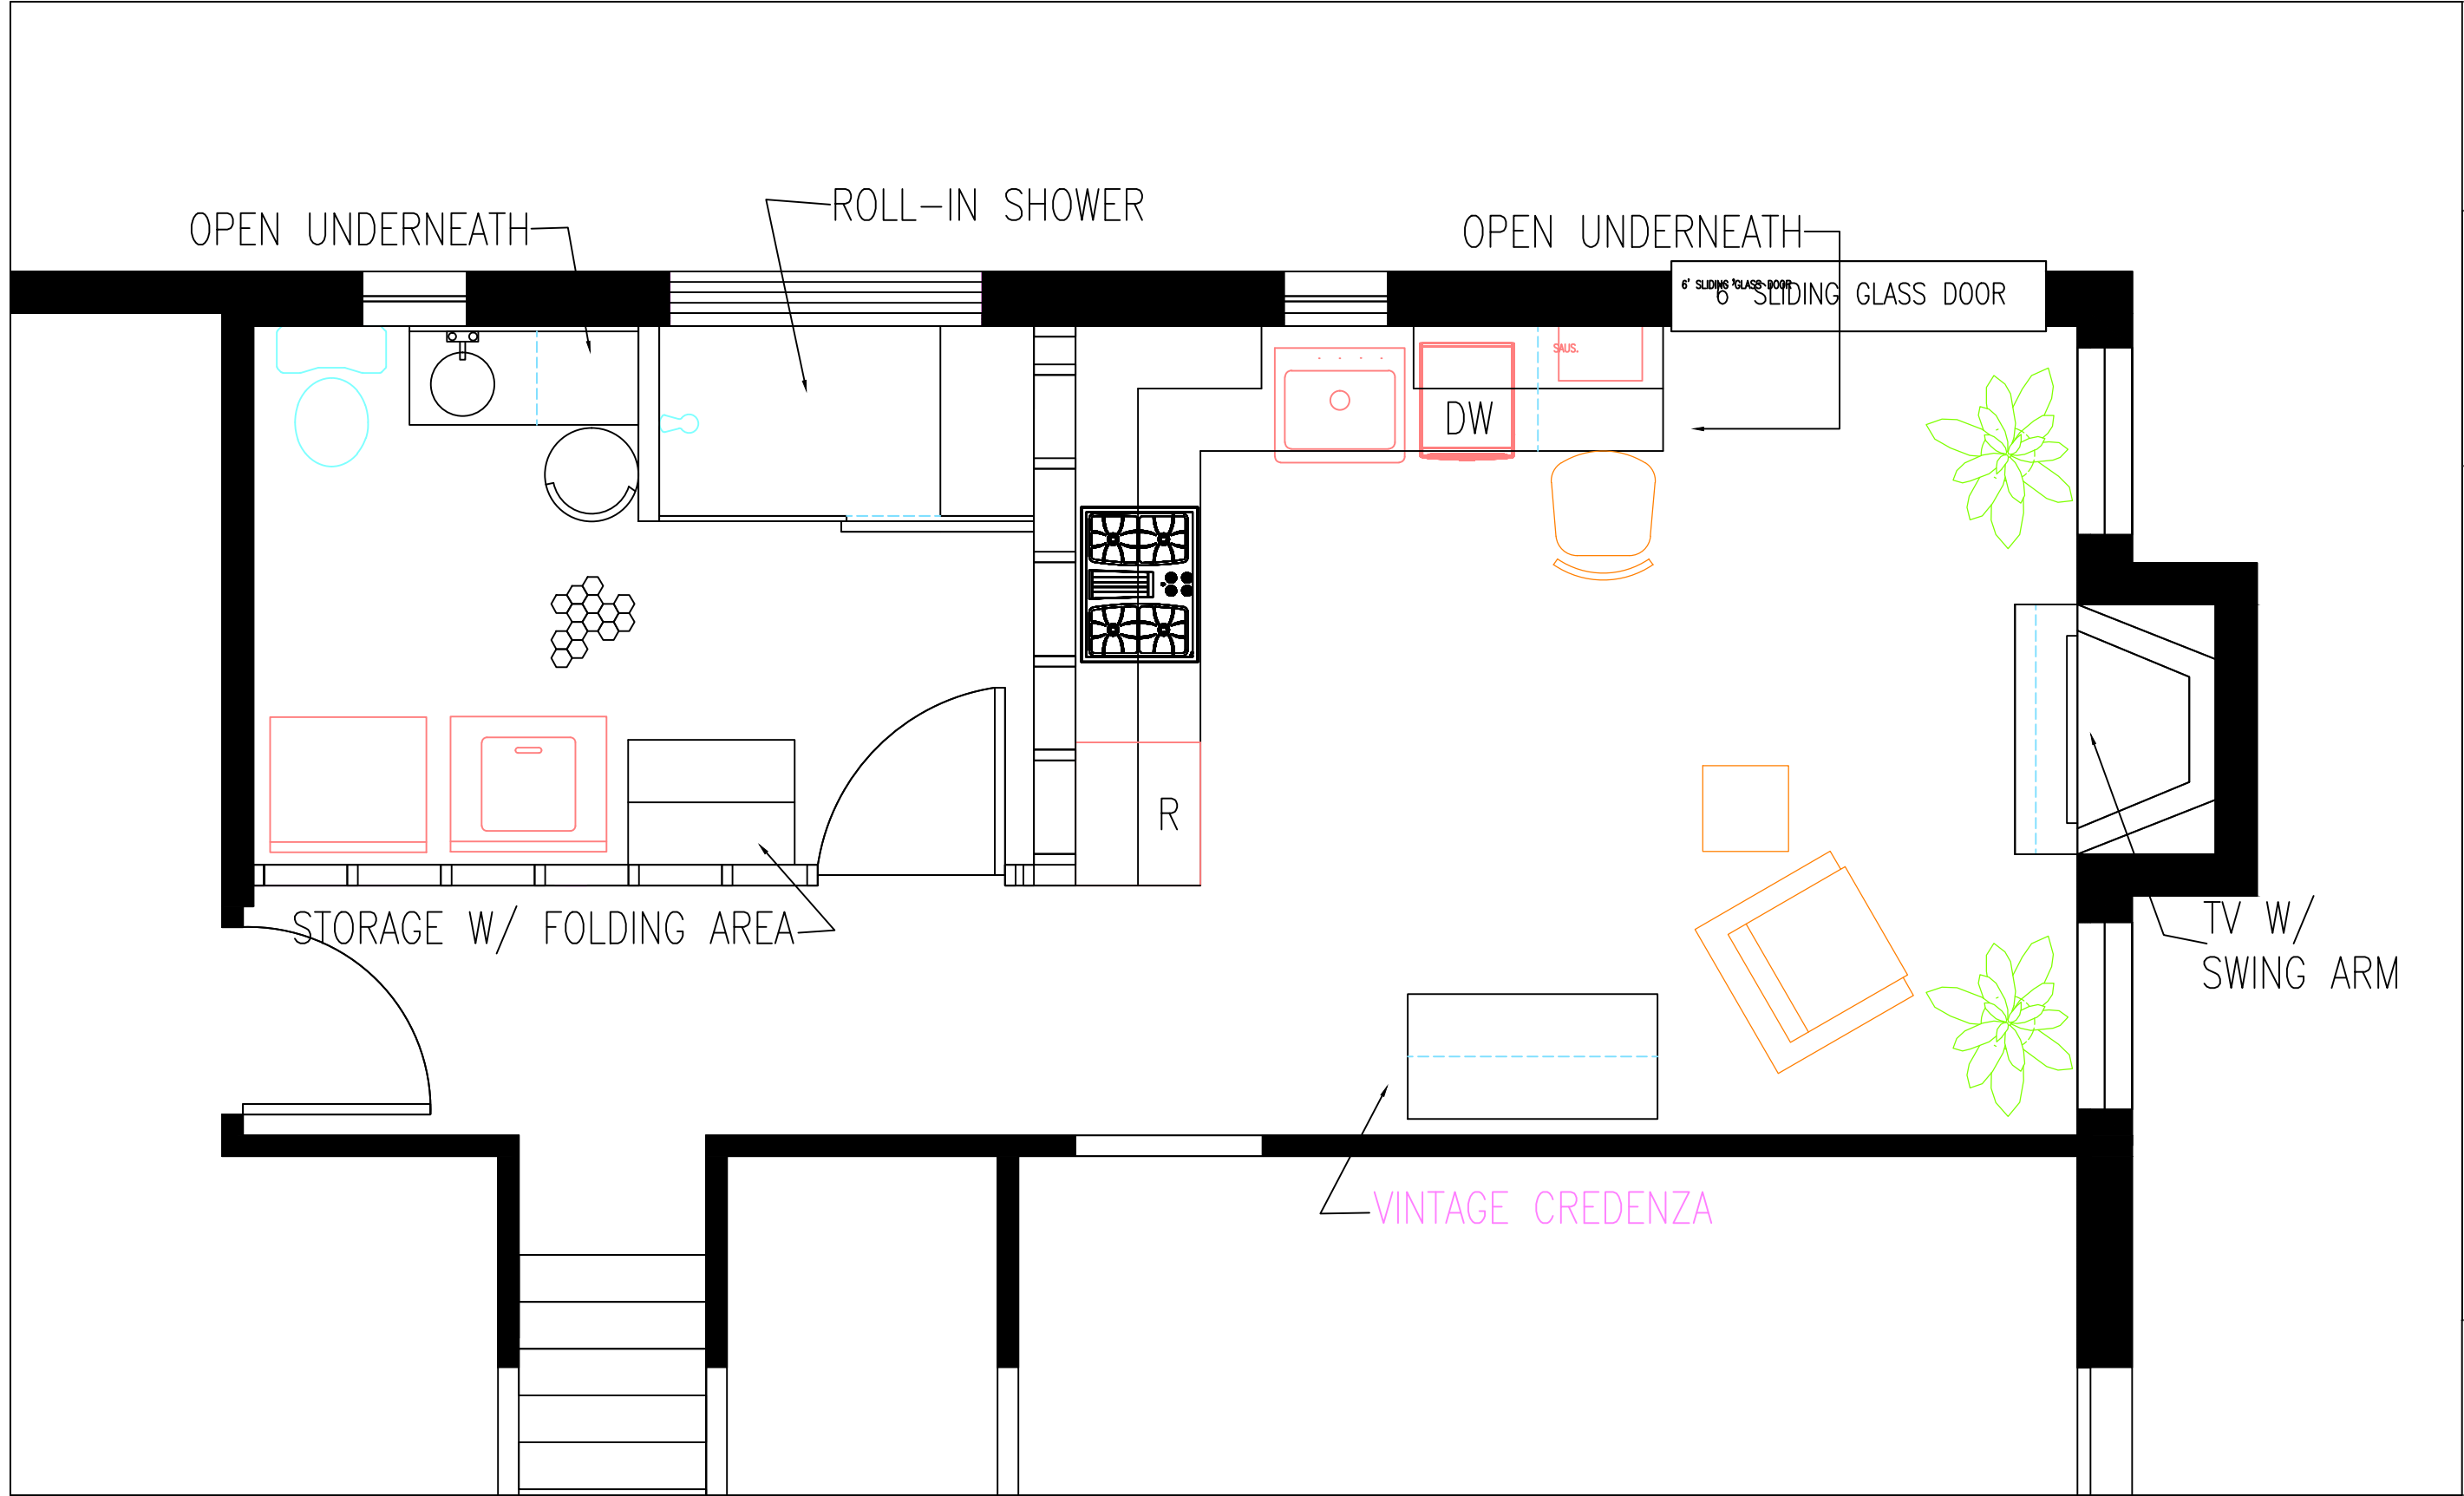

GRANDMA EDITA'S KITCHEN & BATH 1 OF 1

FLOOR PLAN

CARA TANNER 3/8" = 1'0"

10/4/2012

PRODUCED BY AN AUTODESK EDUCATIONAL PRODUCT

PRODUCED BY AN AUTODESK EDUCATIONAL PRODUCT