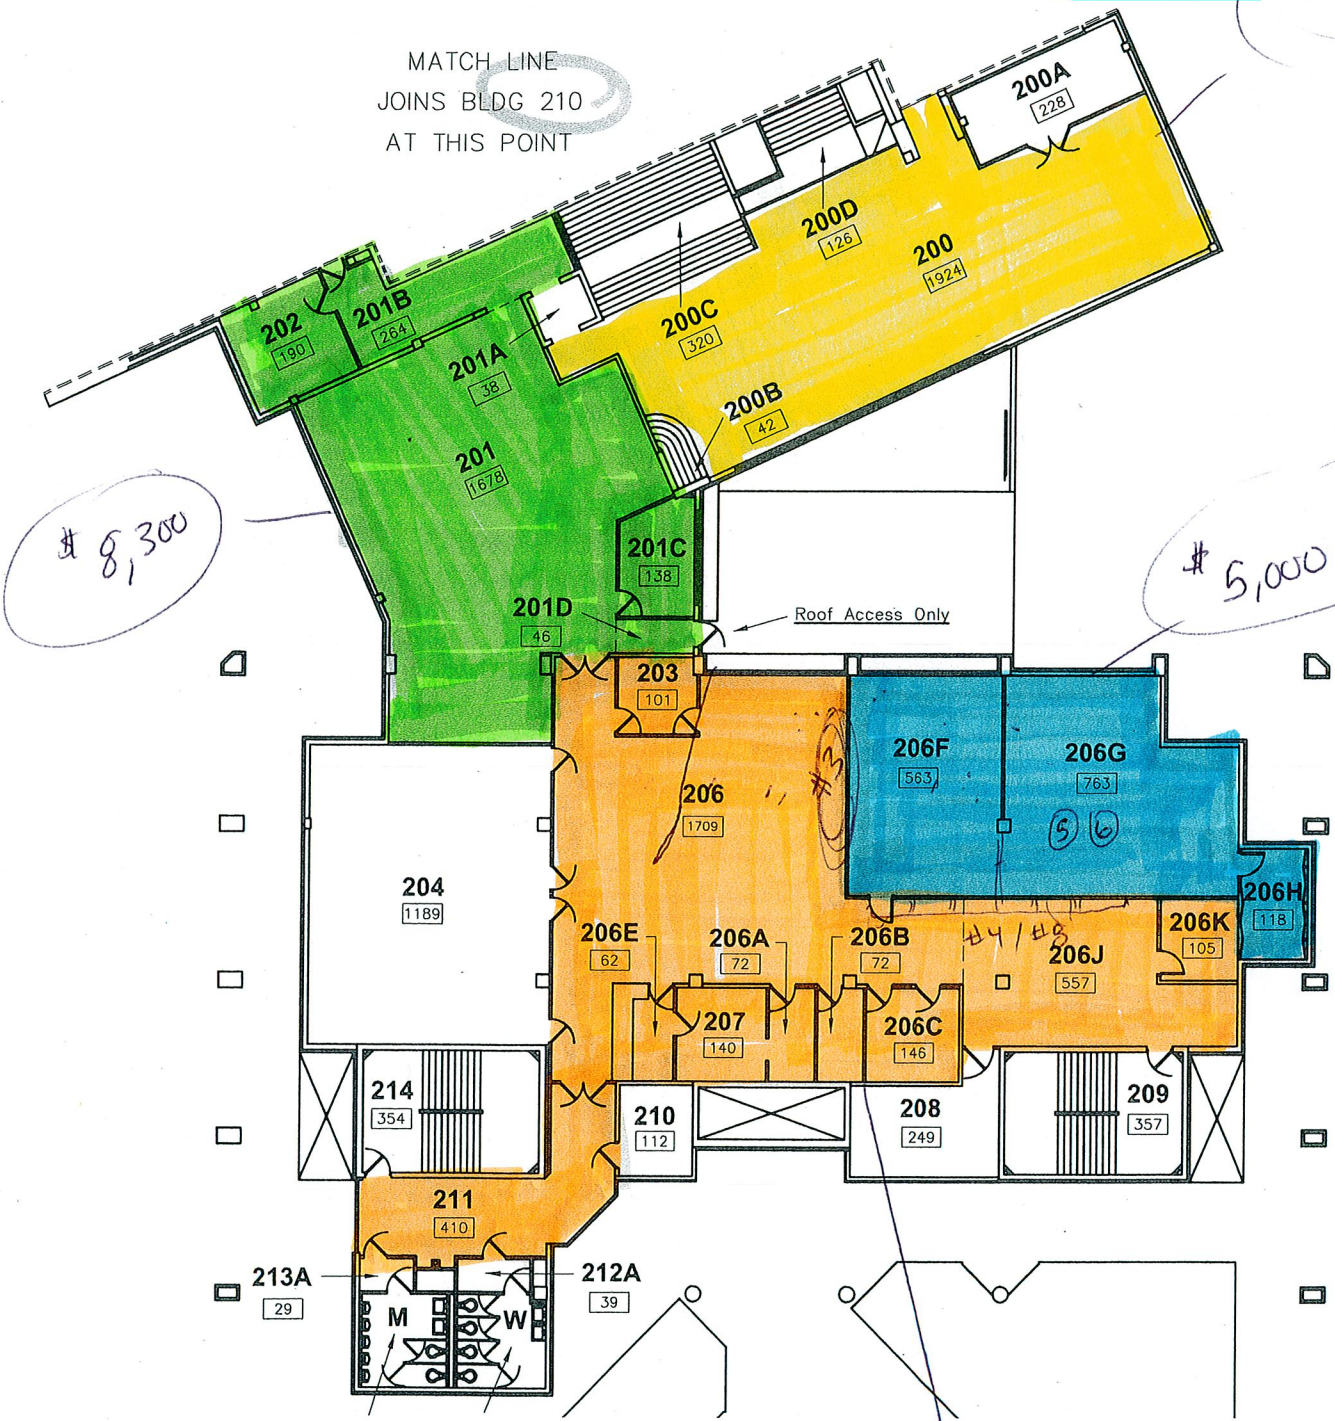

\$6,000

MATCH LINE
JOINS BLDG 210
AT THIS POINT

\$8,300

\$5,000 (5,800)

\$12,000

CH LINE
 BLDG 200
 HIS POINT