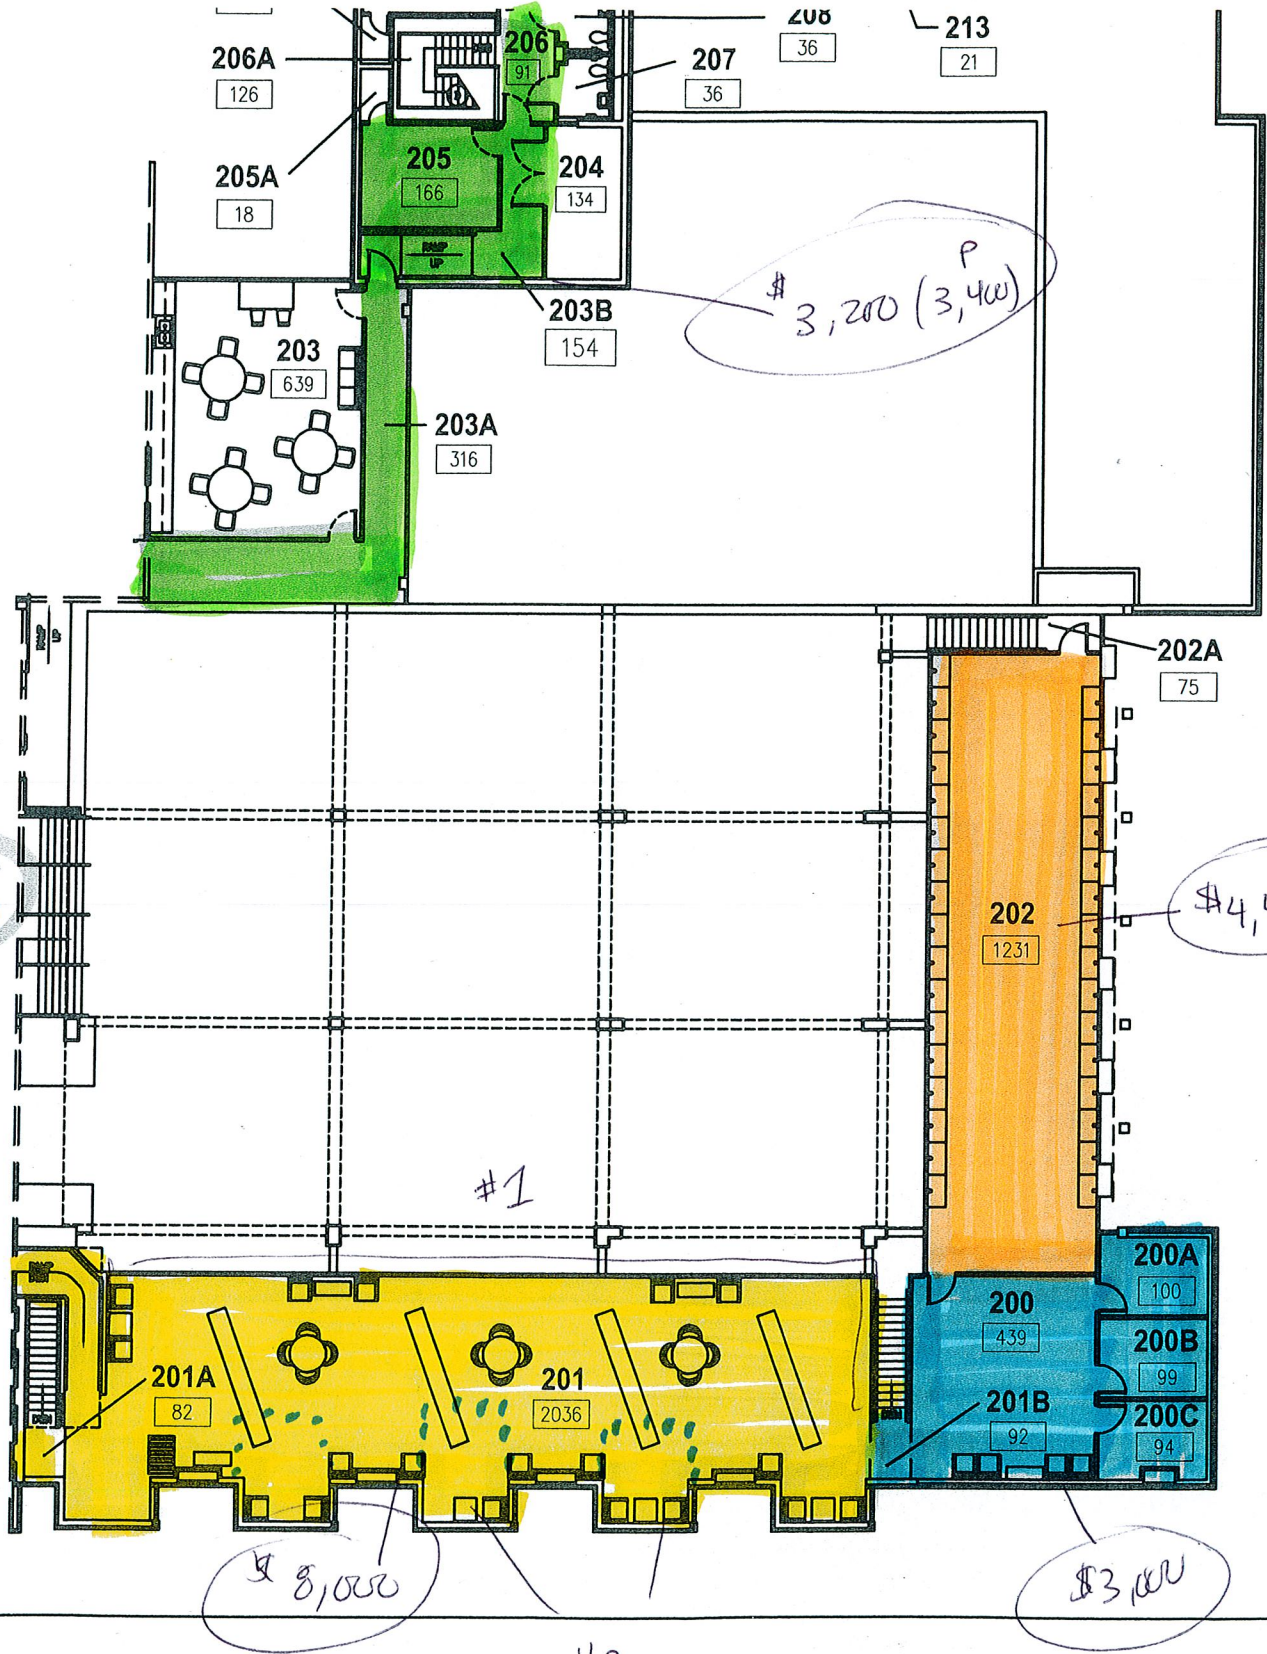

\$6,000

MATCH LINE
JOINS BLDG 210
AT THIS POINT

\$8,300

\$5,000 (5,800)

\$12,000

CH LINE
 BLDG 200
 HIS POINT