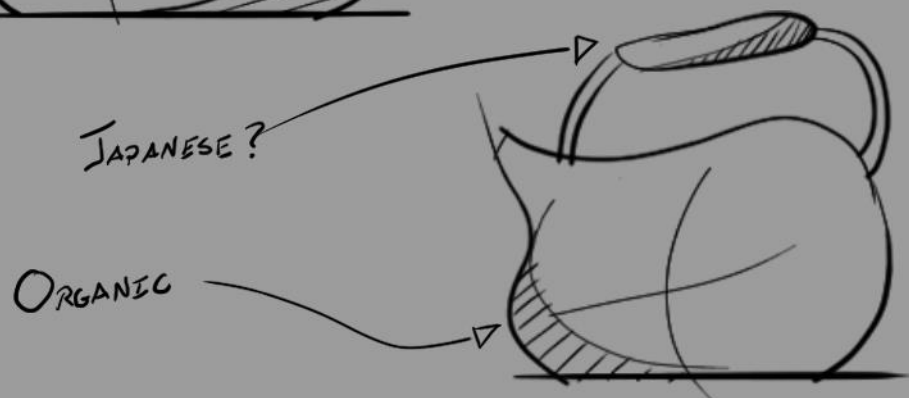

# NOIR KETTLE

JAPANESE?

ORGANIC

LOW PROFILE

EGG