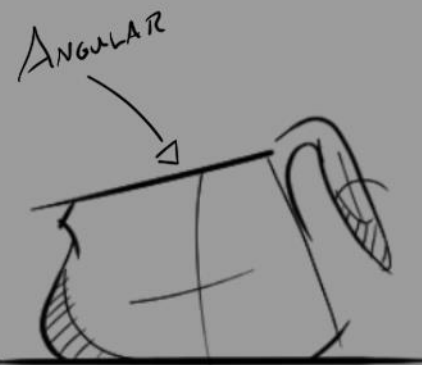

# NOIR KETTLE

JAPANESE?

ORGANIC

LOW PROFILE

EGG