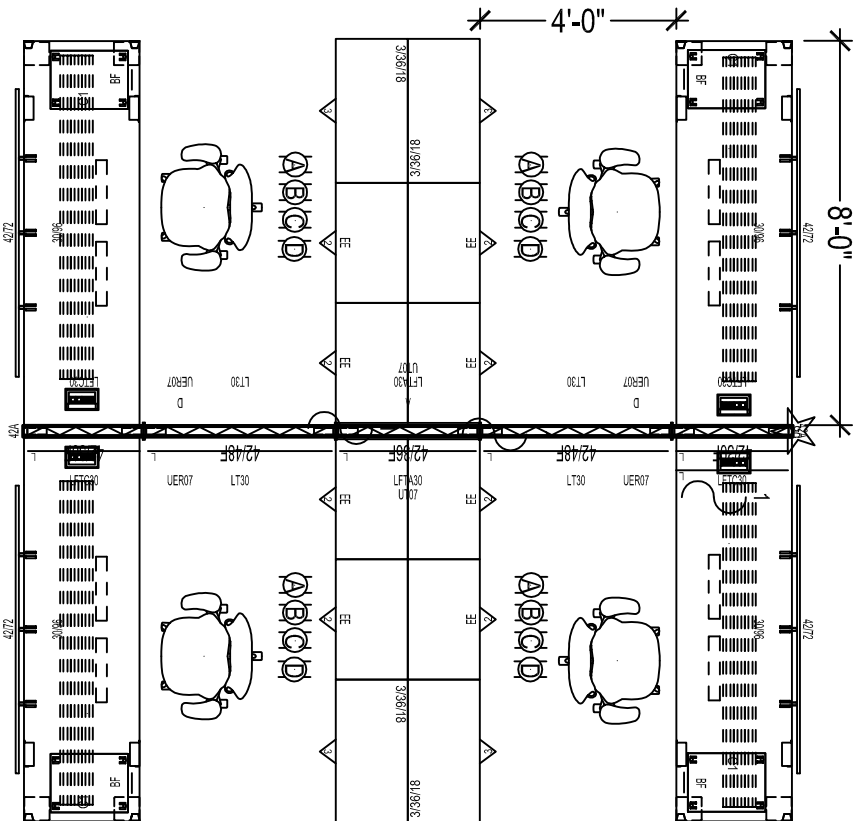

Typical B: 9th Floor

Note: Finishes are the same for all typicals

Metallic Silver Leg Supports
Crossing Periwinkle Fabric - Upper Tiles, Cushion Top, and Privacy Screen

Opal Frosted Acrylic Screens
91 White - Work Surfaces, Pedestals, Storage and Common Tops
Cool Grey Neutral - Painted Lower Tiles and Frame