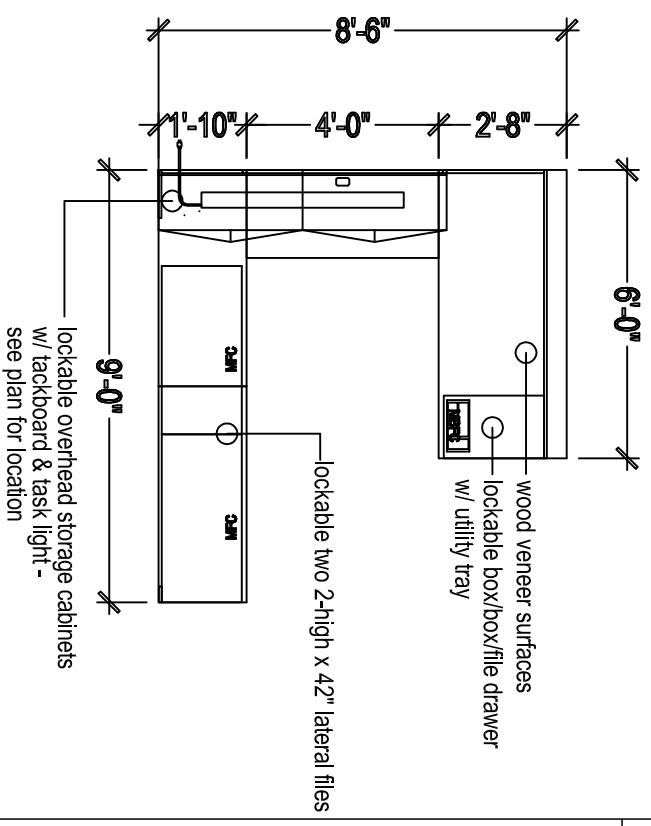

3-high wood veneer bookshelves over lockable 2-high x 36" lockable lateral files

36" dia. wood veneer table

lockable overhead storage cabinets w/ tackboard & task light - see plan for location

lockable two 2-high x 42" lateral files

wood veneer surfaces
lockable box/file drawer
w/ utility tray