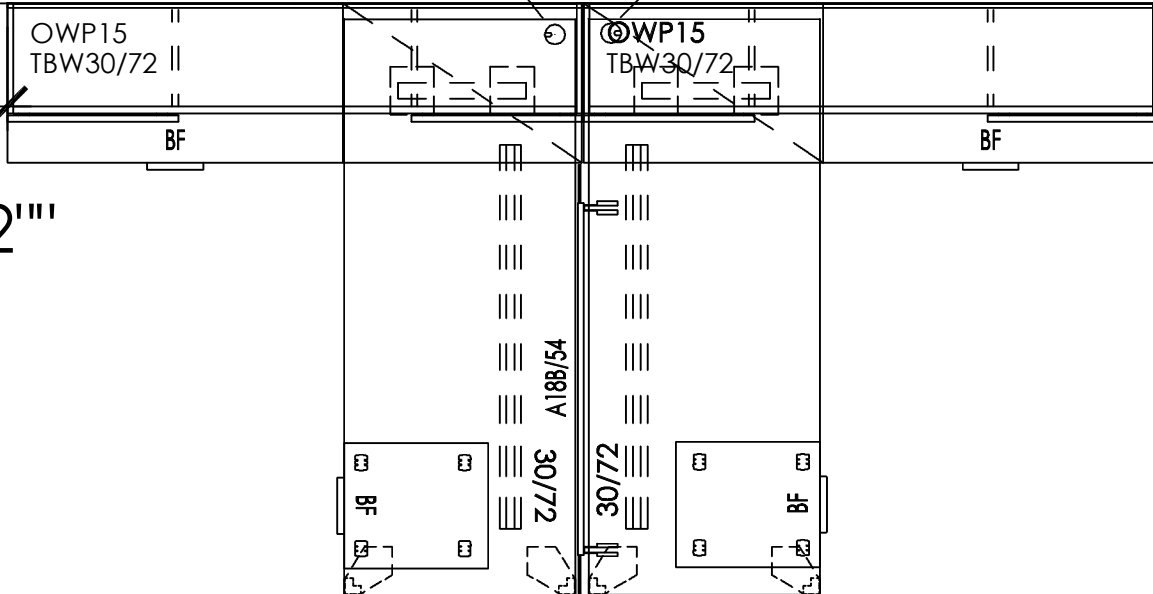

22'-7"

GROMMETS

1'-8 1/2"

4'-11"

GROMMETS FACTORY INSTALLED
(IN WORK SURFACES)

HOLES CUT IN FIELD,
QUANTITY OF 4, 2 IN EACH
CREDENZA: POWER/DATA
LOCATIONS TBD