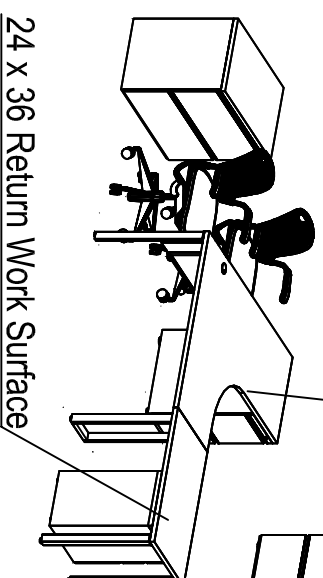

48L X 66R, 24D Curved Work Surface

24 x 36 Return Work Surface