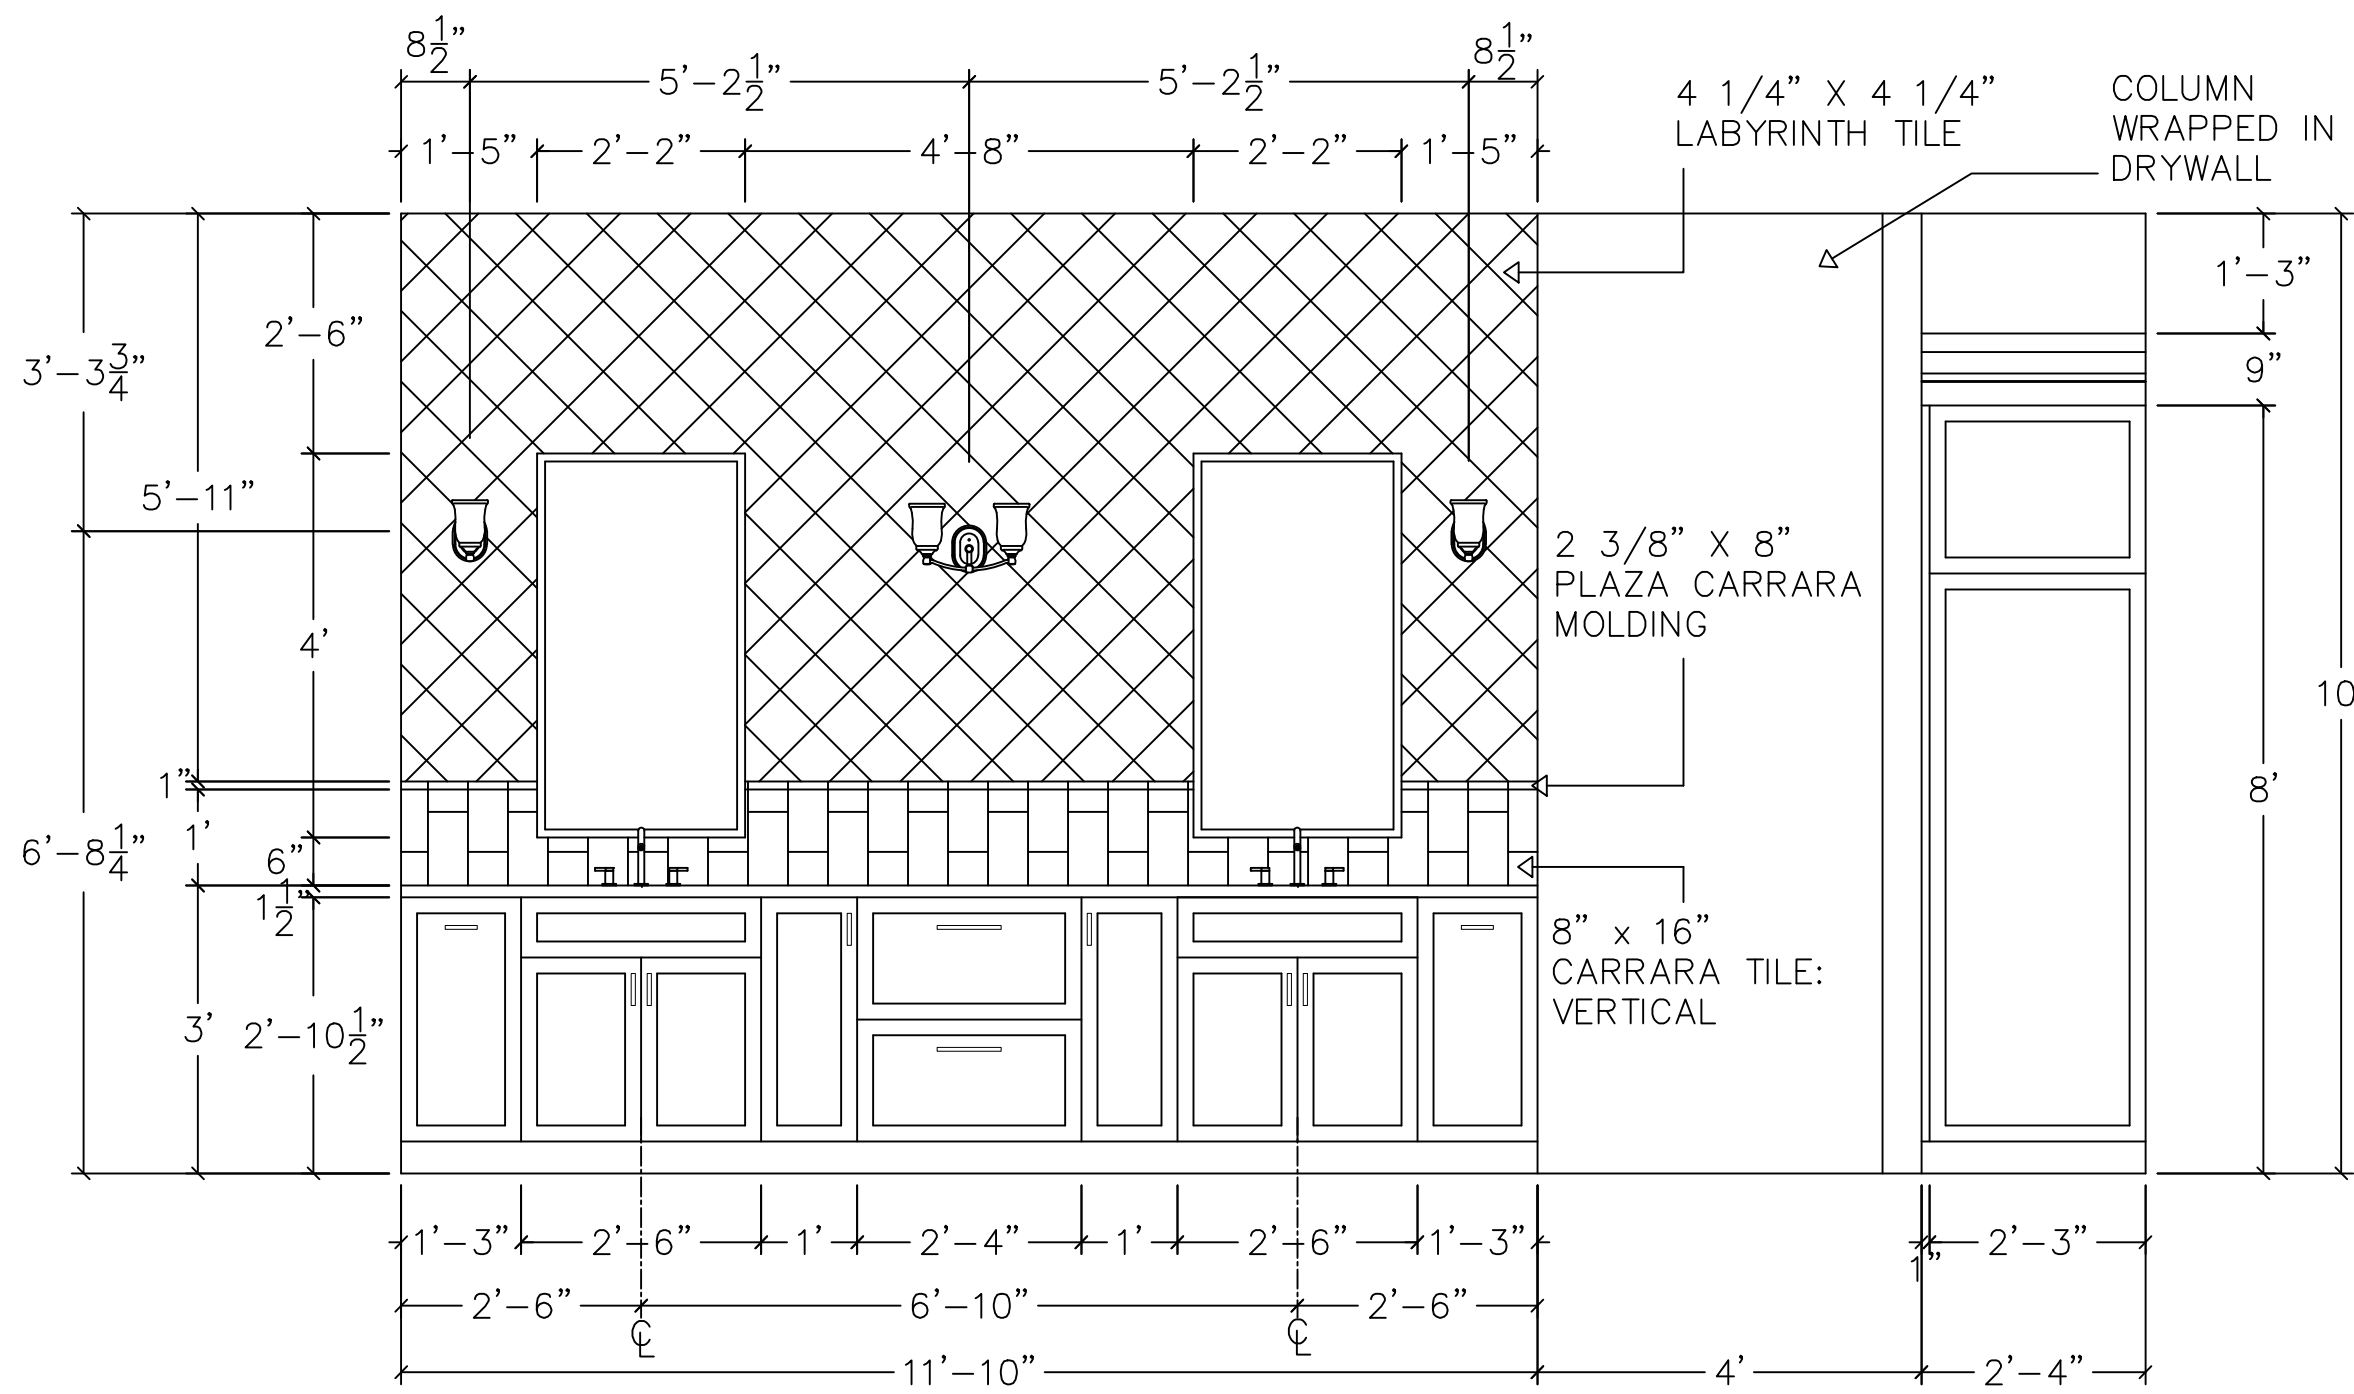

1 MASTER BATH NORTH ELEVATION
SCALE: 1/2" = 1'-0"

2 VANITY ELEVATION
SCALE: 1/2" = 1'-0"

3 MASTER BATH WEST ELEVATION
SCALE: 1/2" = 1'-0"