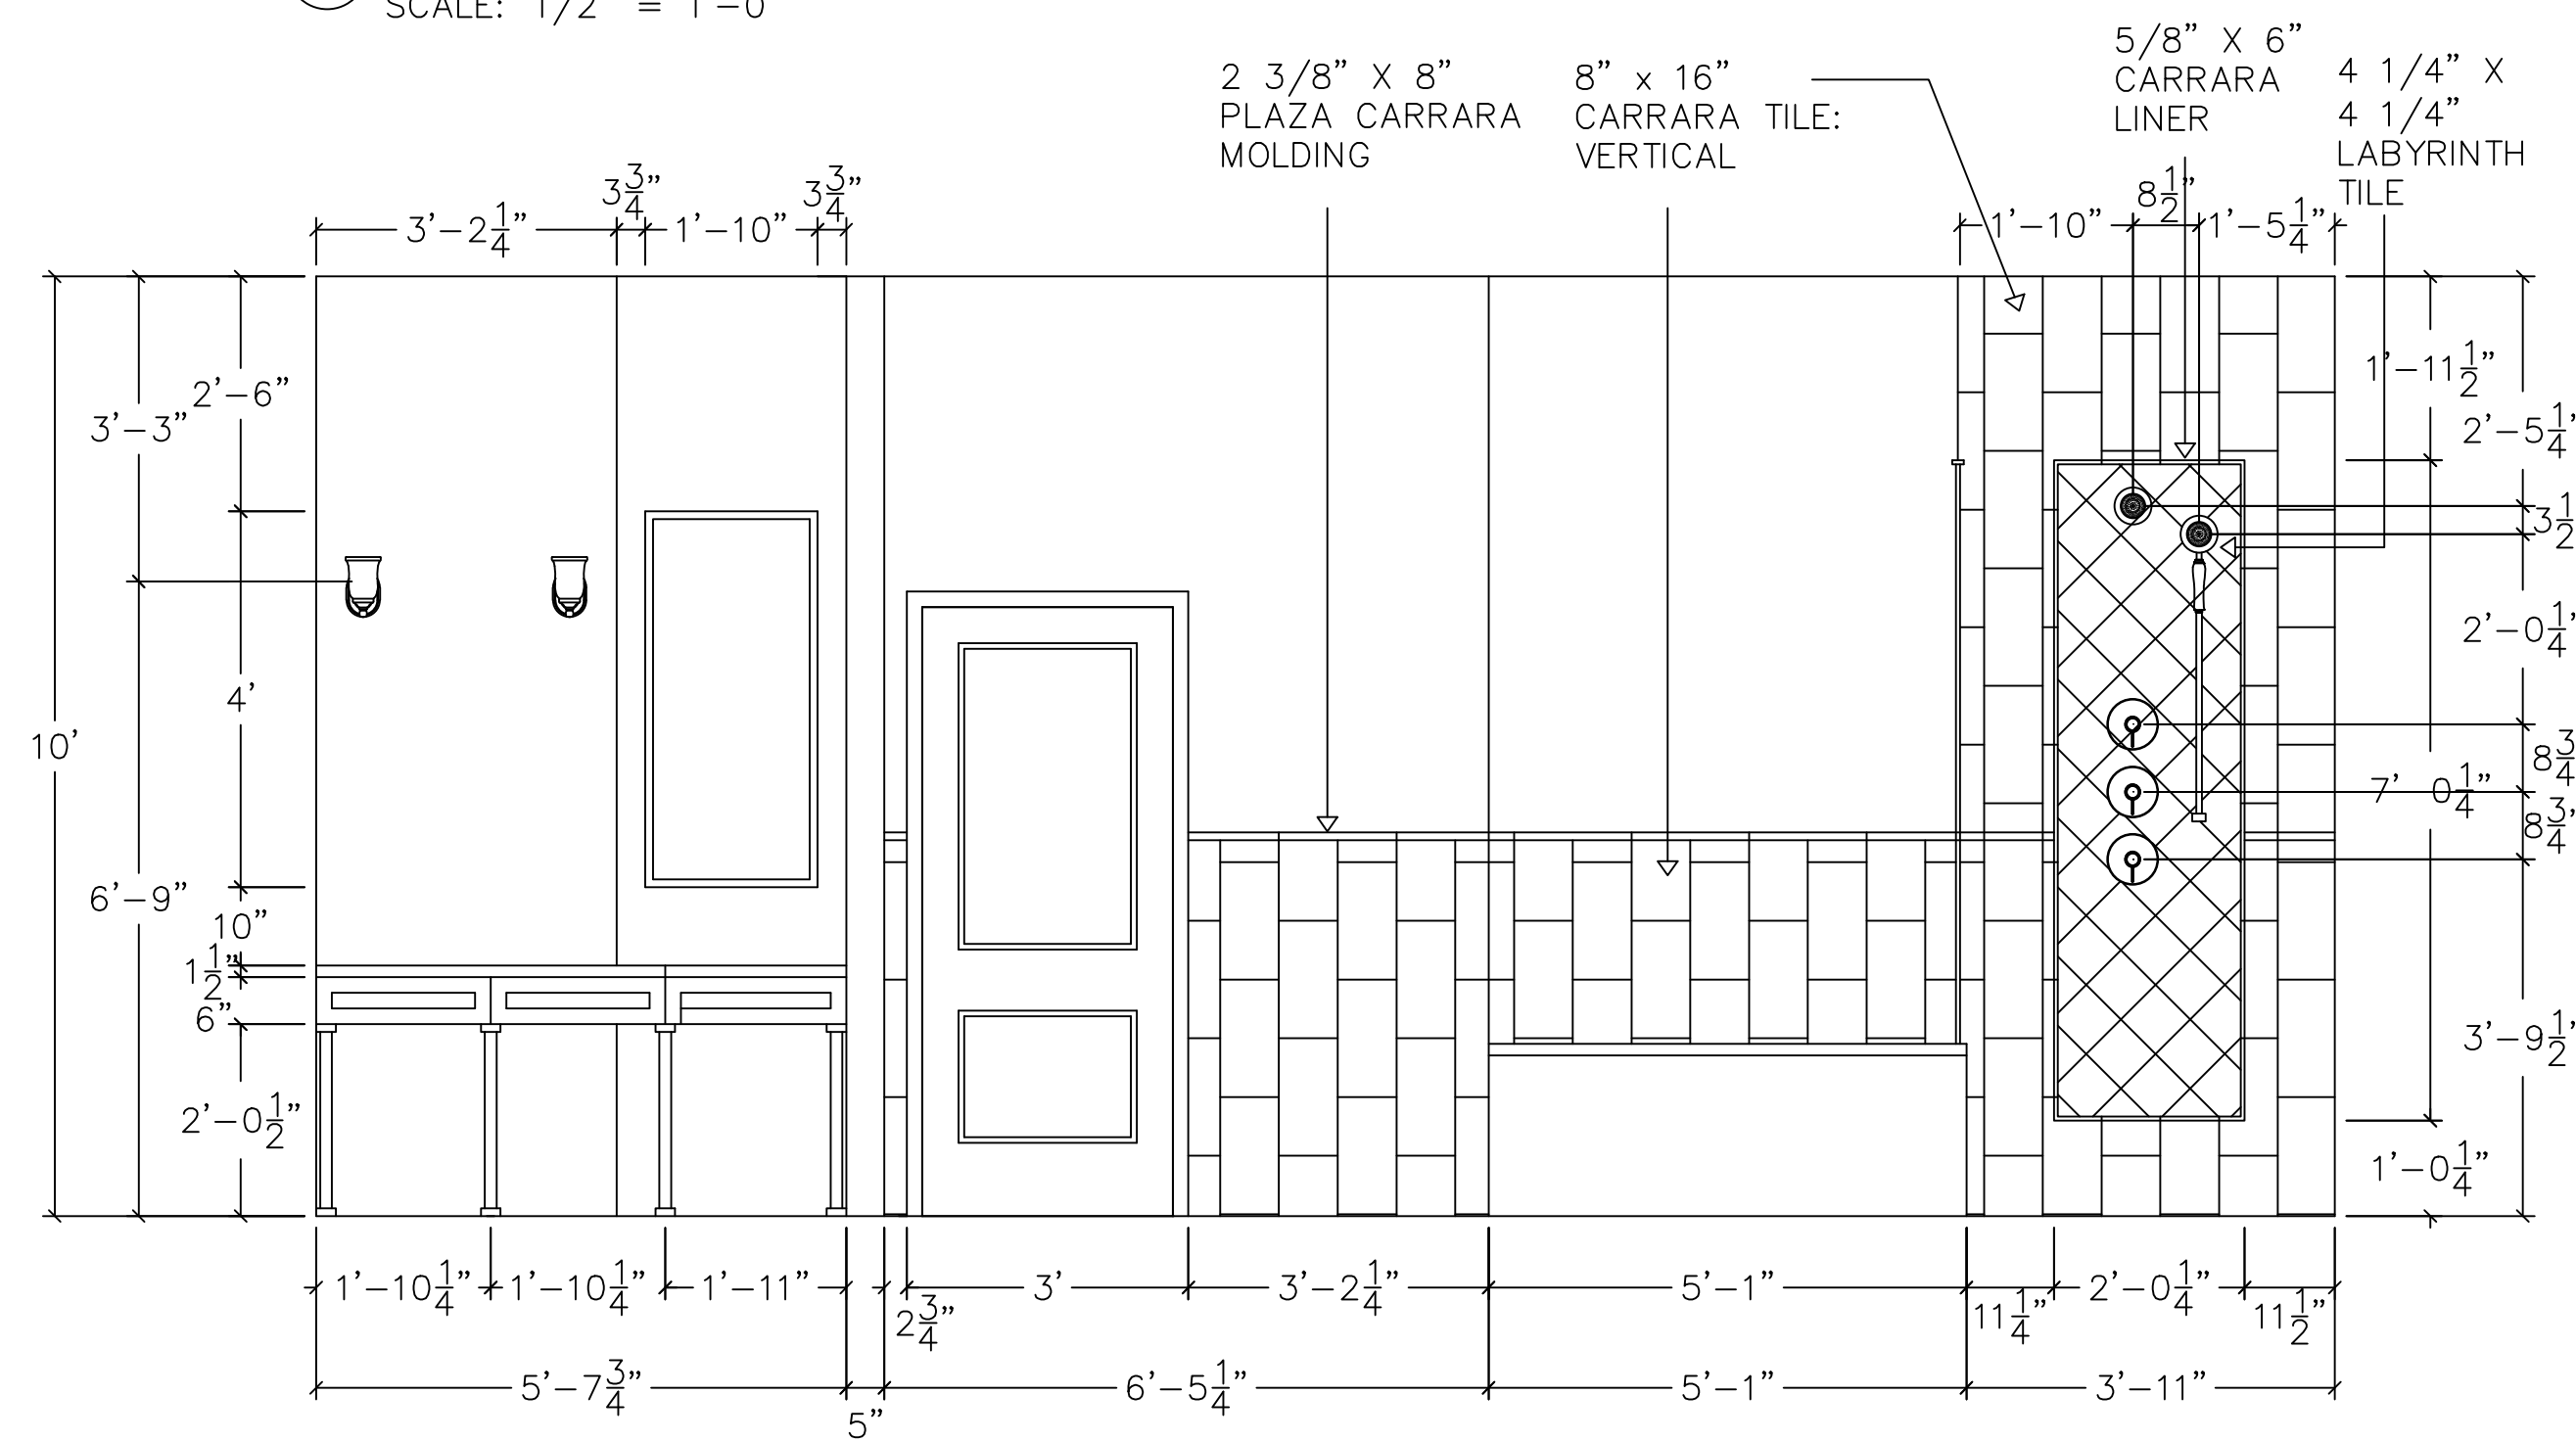

1 MASTER BATH NORTH ELEVATION
SCALE: 1/2" = 1'-0"

2 VANITY ELEVATION
SCALE: 1/2" = 1'-0"

3 MASTER BATH WEST ELEVATION
SCALE: 1/2" = 1'-0"