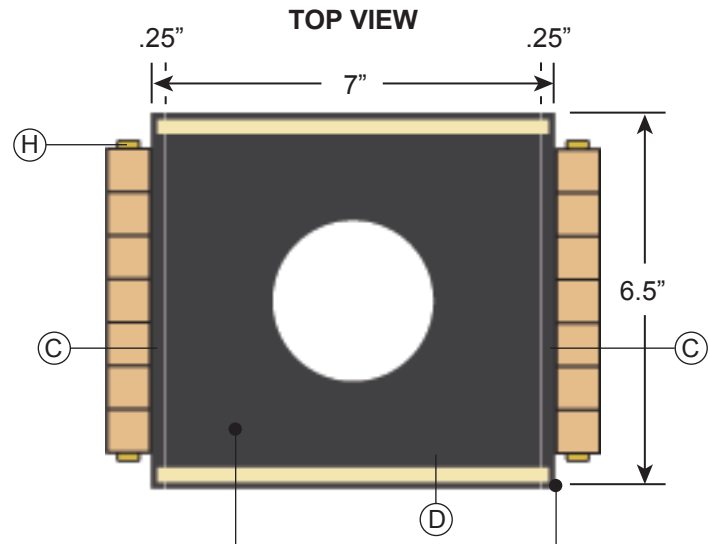

Description 1: CUS-1_3 Register Lights

Description 2: Double Sided

WFD-2016-052_623960

Set of 6

Materials

- JDE #526057 1/4" MDF
- JDE #621047 3/4" Yellow Pine
- JDE #621042 1/4" Yellow Pine Plywood
- JDE #439704 1/4" P95 Clear
- JDE #453195 1/4"-20 Threaded Rod

NOTE: 5/16" diameter holes in base. Interior (4) holes are 3"oc with 2" diameter hole for mounting pole.

#623985
Light Box Number Sub.
1/4" Pine

JDE #623963
A 1/4" Yellow Pine Plywood (x2). Mounted to face of 1/4" P95 panel. Face & returns painted with clear coat.

JDE #623964
B 1/4" MDF Number (x2). Mounted to face of 3/4" plywood slats. Face & returns painted SW 6697 Nugget.

JDE #623965
C 1/4" MDF (x2). Light box side with two 1/4" datos cut 1/8" in from each side to allow P95 digital print panel to slide into groove. All sides painted black. 6.5"w x 11"h

JDE #623966
D 1/4" MDF. Light box base with two 1/4" datos cut 1/8" in from each side to allow P95 digital print panel to slide into groove. Hole cut in bottom to accept metal pole. All sides painted black. 6.5"w x 6.5"h