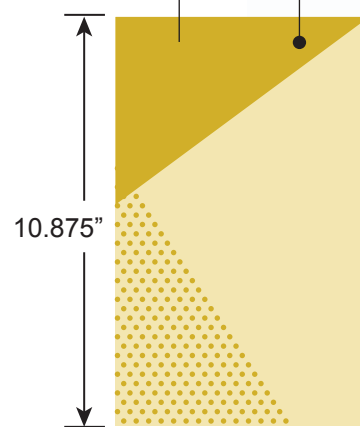

Description 1: CUS-1_3 Register Lights

Description 2: Double Sided

WFD-2016-052_623960

Set of 6

Materials

- JDE #526057 1/4" MDF
- JDE #621047 3/4" Yellow Pine
- JDE #621042 1/4" Yellow Pine Plywood
- JDE #439704 1/4" P95 Clear
- JDE #453195 1/4"-20 Threaded Rod

NOTE: 5/16" diameter holes in base. Interior (4) holes are 3"oc with 2" diameter hole for mounting pole.

#623985
Light Box Number Sub.
1/4" Pine

JDE #623963
A 1/4" Yellow Pine Plywood (x2). Mounted to face of 1/4" P95 panel. Face & returns painted with clear coat.