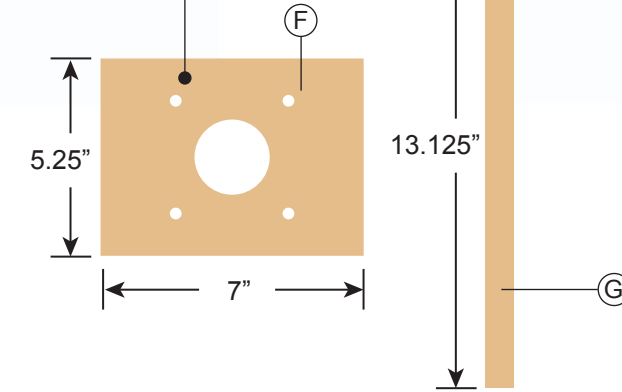

Description 1: CUS-1_3 Register Lights

Description 2: Double Sided

WFD-2016-052_623960

Set of 6

Materials

- JDE #526057 1/4" MDF
- JDE #621047 3/4" Yellow Pine
- JDE #621042 1/4" Yellow Pine Plywood
- JDE #439704 1/4" P95 Clear
- JDE #453195 1/4"-20 Threaded Rod

NOTE: 5/16" diameter holes in base. Interior (4) holes are 3"oc with 2" diameter hole for mounting pole.

#623985
Light Box Number Sub.
1/4" Pine

JDE #623963
A 1/4" Yellow Pine Plywood (x2). Mounted to face of 1/4" P95 panel. Face & returns painted with clear coat.

JDE #623969
G 3/4" Yellow Pine Strip (x14). All sides painted with clear coat. Seven strips mounted together with two bolts on top & bottom. Bolted strips are then mount to 1/4" MDF on both sides. (Seven strips per side). 3/4"w x 13.125"h

File Name: WFD-2016-052
Request: Charlie
Date: 1/21/16
Initials: sjo

Approval:
Yes No
Date:
Initials:

Revision: 0
Request: xx
Date: xx/xx/xx
Initials: xxx

Hanging
2-sided
Paint
Length 8.5"

Mounted
1-sided
No Paint
Height 13.125"