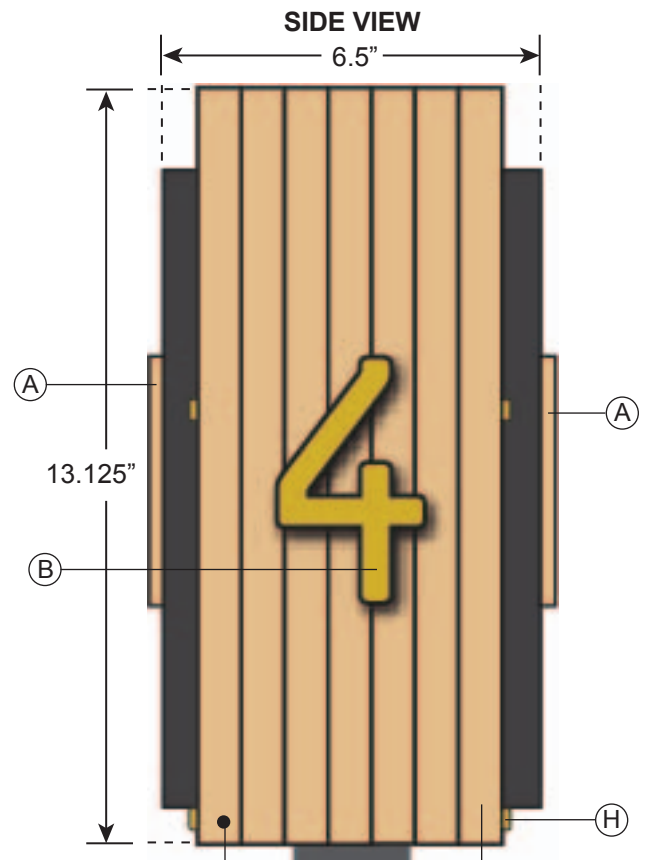

Description 1: CUS-1_3 Register Lights

Description 2: Double Sided

WFD-2016-052_623960

Set of 6

Materials

- JDE #526057 1/4" MDF
- JDE #621047 3/4" Yellow Pine
- JDE #621042 1/4" Yellow Pine Plywood
- JDE #439704 1/4" P95 Clear
- JDE #453195 1/4"-20 Threaded Rod

NOTE: 5/16" diameter holes in base. Interior (4) holes are 3"oc with 2" diameter hole for mounting pole.

#623985
Light Box Number Sub.
1/4" Pine

JDE #623963
A 1/4" Yellow Pine Plywood (x2). Mounted to face of 1/4" P95 panel. Face & returns painted with clear coat.