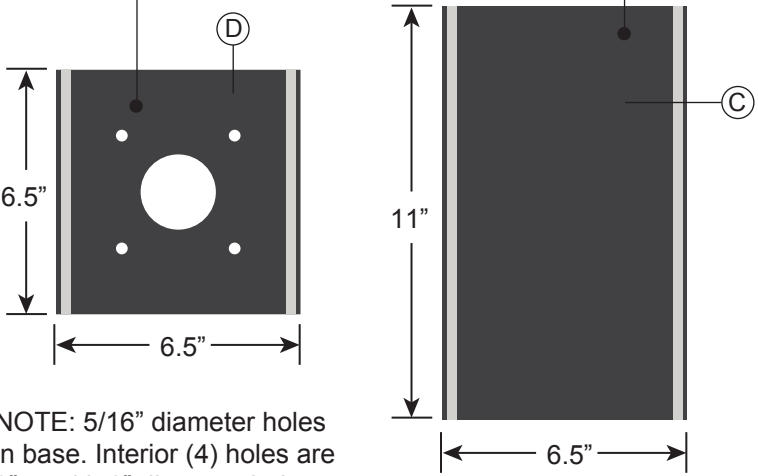

Description 1: CUS-1_3 Register Lights

Description 2: Double Sided

WFD-2016-052_623960

Set of 6

Materials

- JDE #526057 1/4" MDF
- JDE #621047 3/4" Yellow Pine
- JDE #621042 1/4" Yellow Pine Plywood
- JDE #439704 1/4" P95 Clear
- JDE #453195 1/4"-20 Threaded Rod

NOTE: 5/16" diameter holes in base. Interior (4) holes are 3"oc with 2" diameter hole for mounting pole.

#623985
Light Box Number Sub.
1/4" Pine

JDE #623963
A 1/4" Yellow Pine Plywood (x2). Mounted to face of 1/4" P95 panel. Face & returns painted with clear coat.