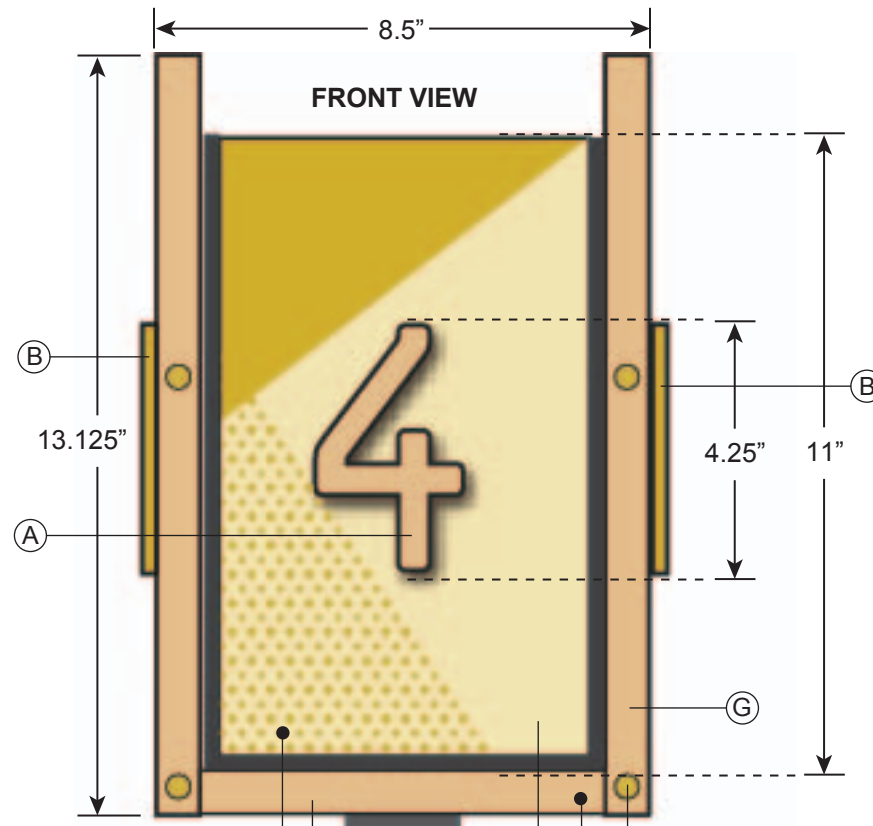

Description 1: CUS-1_3 Register Lights

Description 2: Double Sided

WFD-2016-052_623960

Set of 6

Materials

- JDE #526057 1/4" MDF
- JDE #621047 3/4" Yellow Pine
- JDE #621042 1/4" Yellow Pine Plywood
- JDE #439704 1/4" P95 Clear
- JDE #453195 1/4"-20 Threaded Rod

NOTE: 5/16" diameter holes in base. Interior (4) holes are 3"oc with 2" diameter hole for mounting pole.

#623985
Light Box Number Sub.
1/4" Pine

JDE #623963
A 1/4" Yellow Pine Plywood (x2). Mounted to face of 1/4" P95 panel. Face & returns painted with clear coat.

JDE #623964
B 1/4" MDF Number (x2). Mounted to face of 3/4" plywood slats. Face & returns painted SW 6697 Nugget.

JDE #623965
C 1/4" MDF (x2). Light box side with two 1/4" datos cut 1/8" in from each side to allow P95 digital print panel to slide into groove. All sides painted black. 6.5"w x 11"h

JDE #623966
D 1/4" MDF. Light box base with two 1/4" datos cut 1/8" in from each side to allow P95 digital print panel to slide into groove. Hole cut in bottom to accept metal pole. All sides painted black. 6.5"w x 6.5"h