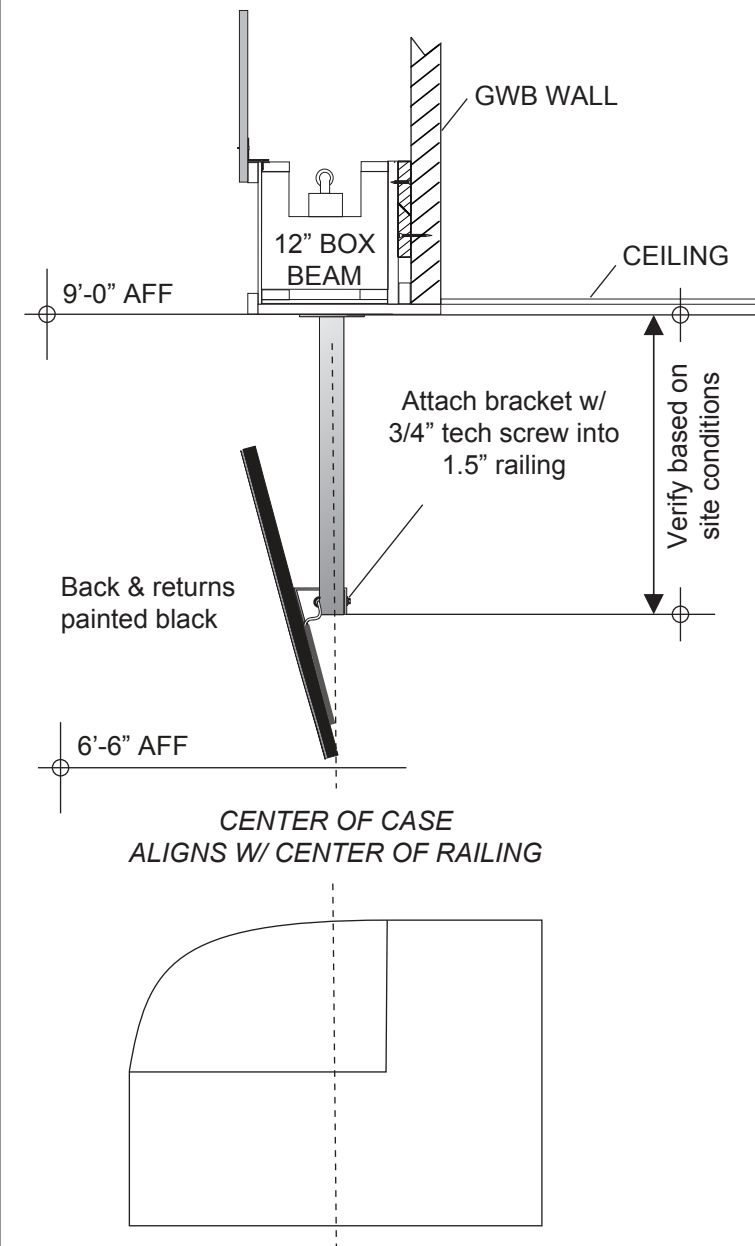

Date: 01/09/14

Request: Tara

Initials: bb

**SIDE VIEW
NOT TO SCALE**

**REAR VIEW
NOT TO SCALE**

TYPICAL LAYOUT FOR MENU SYSTEM

Approval

Yes No

Hanging Mounted

2-sided 1-sided

Paint No Paint

Length 20" Height 20"

Install:

Syn paper adheres to mag receptor.

Notes:

*Similar version of sign at page.

**Sign number needed.

Graphics: Print graphic. Routing: Route graphic & mag receptor. Paint: None. Carpentry: None. Assembly: Wrap.

Ahold Sign Number
**n/a

Ahold Install Guide
Page Location
*12.16

Colors:
n/a