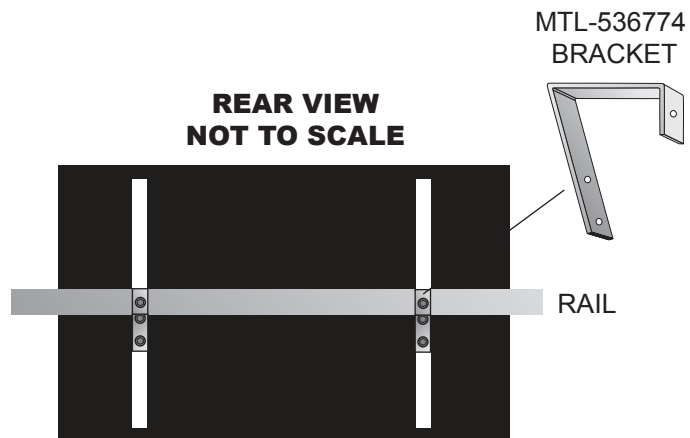

Date: 01/09/14

Request: Tara

Initials: bb

**SIDE VIEW
NOT TO SCALE**

**REAR VIEW
NOT TO SCALE**

TYPICAL LAYOUT FOR MENU SYSTEM

Approval

Yes No

Hanging Mounted

2-sided 1-sided

Paint No Paint

Length 20" Height 20"

Install:

Syn paper adheres to mag receptor.

Notes:

*Similar version of sign at page.