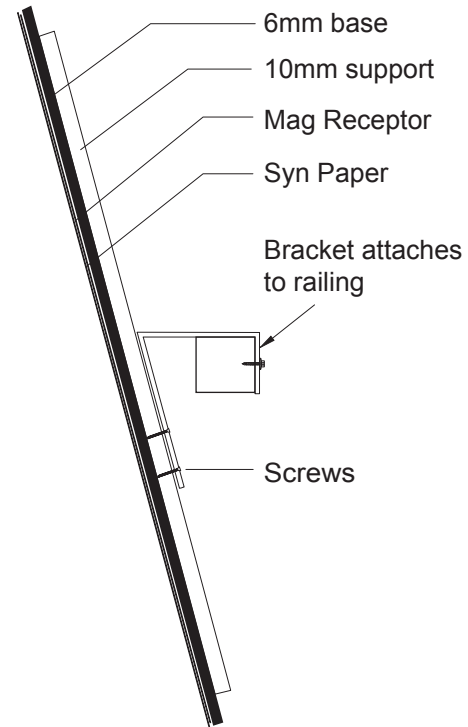

Fruit Menu Board - Non LED

#477732 Synthetic Magnet

Digital Print

20" x 20"

See MTL-558283 for full specs & install instructions.

Spec #558807

Account: Stop & Shop

File: PRO-2014-003

Date: 01/09/14

Request: Tara

Initials: bb

**SIDE VIEW
NOT TO SCALE**

**REAR VIEW
NOT TO SCALE**

TYPICAL LAYOUT FOR MENU SYSTEM

Approval

Yes No

Hanging Mounted

2-sided 1-sided

Paint No Paint

Length 20" Height 20"

Install:

Syn paper adheres to mag receptor.

Notes:

*Similar version of sign at page.