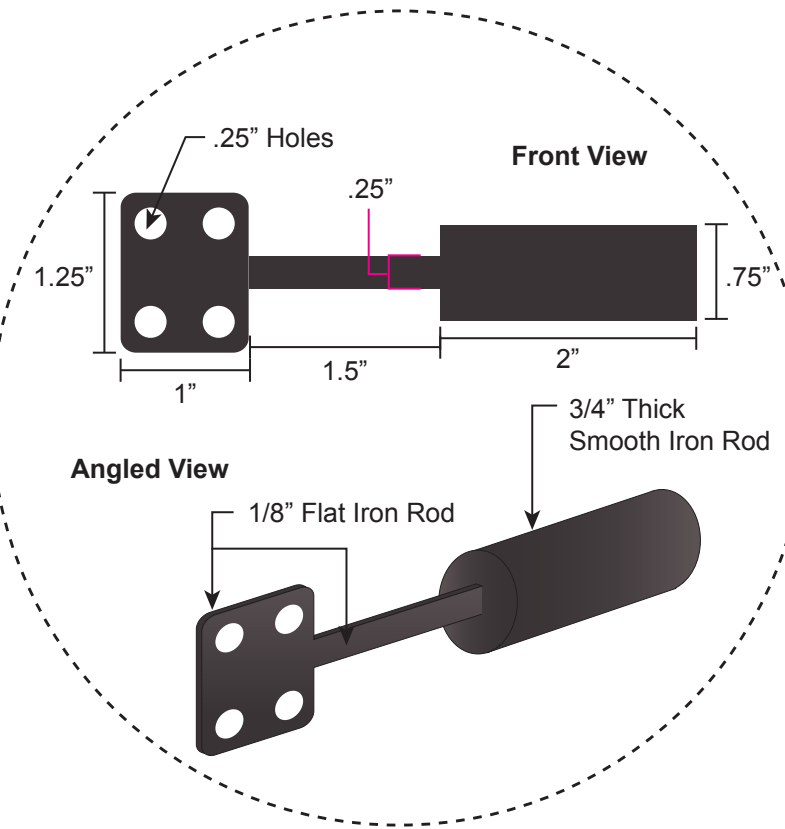

Description 1: CS-11

Description 2: Customer Service 100% Satisfaction Sign

WFD-2015-135_601328

Materials

- JDE #601204 3/4" Cherry
- JDE #638135 13mm Komatex
- JDE #686823 1mm Komatex

#601757 (Set up as Single)
 3/4" Cherry (Wood is planed down to 1/2" Thick)
 51.25"w x 43"h
 Digital Print on face

#601750

2" Thick Black Iron Frame
 W/ Custom Bracket System

Side View

Suspended from above

1/2" Cherry
 Front & Back of Cherry
 adhered together
 1" Total Thickness

#601758
 13mm Komatex Letters
 adhere to face

NOTE: Boards are for visual purposes only.
 All planks cut to 3.625"

13mm Komatex Letters
 44.5"w x 17.6"h

#601763

1mm Komatex Template
 51.25"w x 23.25"h
 for letter placement

Graphics: 1" Cherry Plywood **Routing:** n/A **Paint:** As Specified **Carpentry:** Assemble Wood **Assembly:** Adhere Falcon Board/ Wrap Components.