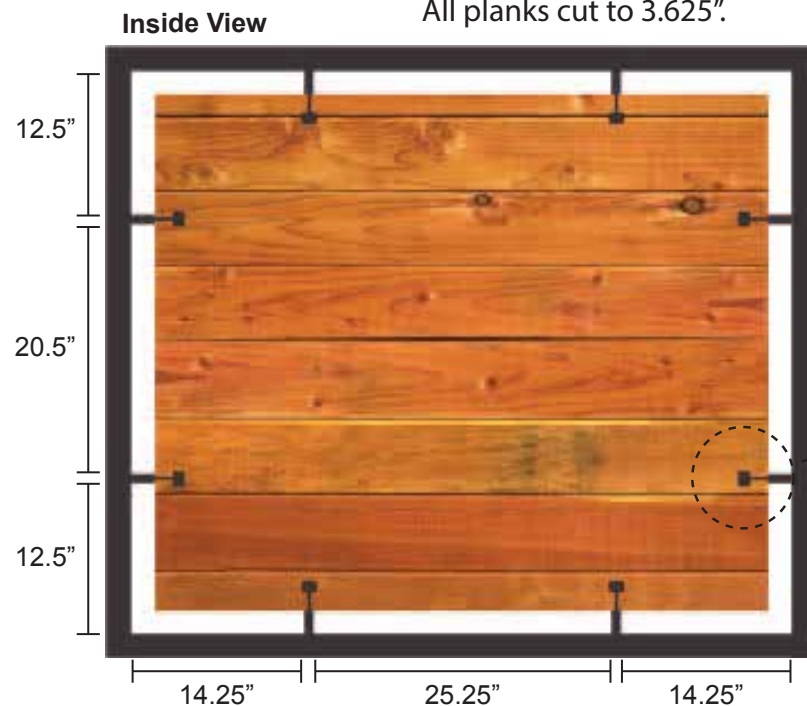

Description 1: CS-11

Description 2: Customer Service 100% Satisfaction Sign

WFD-2015-135_601328

Materials

- JDE #601204 3/4" Cherry
- JDE #638135 13mm Komatex
- JDE #686823 1mm Komatex

#601757 (Set up as Single)
 3/4" Cherry (Wood is planed down to 1/2" Thick)
 51.25"w x 43"h
 Digital Print on face

#601750

2" Thick Black Iron Frame
 W/ Custom Bracket System

Side View

Suspended from above

1/2" Cherry
 Front & Back of Cherry
 adhered together
 1" Total Thickness

#601758
 13mm Komatex Letters
 adhere to face

NOTE: Boards are for visual purposes only.
 All planks cut to 3.625"

13mm Komatex Letters
 44.5"w x 17.6"h

#601763

1mm Komatex Template
 51.25"w x 23.25"h
 for letter placement

Graphics: 1" Cherry Plywood **Routing:** n/A **Paint:** As Specified **Carpentry:** Assemble Wood **Assembly:** Adhere Falcon Board/ Wrap Components.