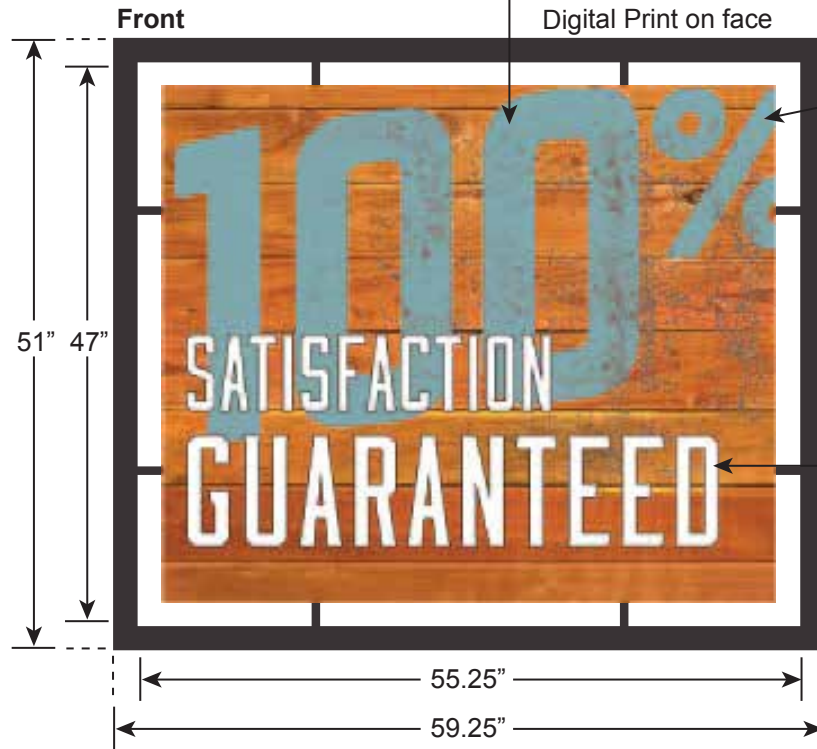

Description 1: CS-11

Description 2: Customer Service 100% Satisfaction Sign

WFD-2015-135_601328

Materials

- JDE #601204 3/4" Cherry
- JDE #638135 13mm Komatex
- JDE #686823 1mm Komatex

#601757 (Set up as Single)
 3/4" Cherry (Wood is planed down to 1/2" Thick)
 51.25"w x 43"h
 Digital Print on face

#601750

2" Thick Black Iron Frame
 W/ Custom Bracket System

Side View

Suspended from above

1/2" Cherry
 Front & Back of Cherry
 adhered together
 1" Total Thickness

#601758
 13mm Komatex Letters
 adhere to face

NOTE: Boards are for visual purposes only.
 All planks cut to 3.625"

13mm Komatex Letters
 44.5"w x 17.6"h

#601763

1mm Komatex Template
 51.25"w x 23.25"h
 for letter placement

Graphics: 1" Cherry Plywood **Routing:** n/A **Paint:** As Specified **Carpentry:** Assemble Wood **Assembly:** Adhere Falcon Board/ Wrap Components.