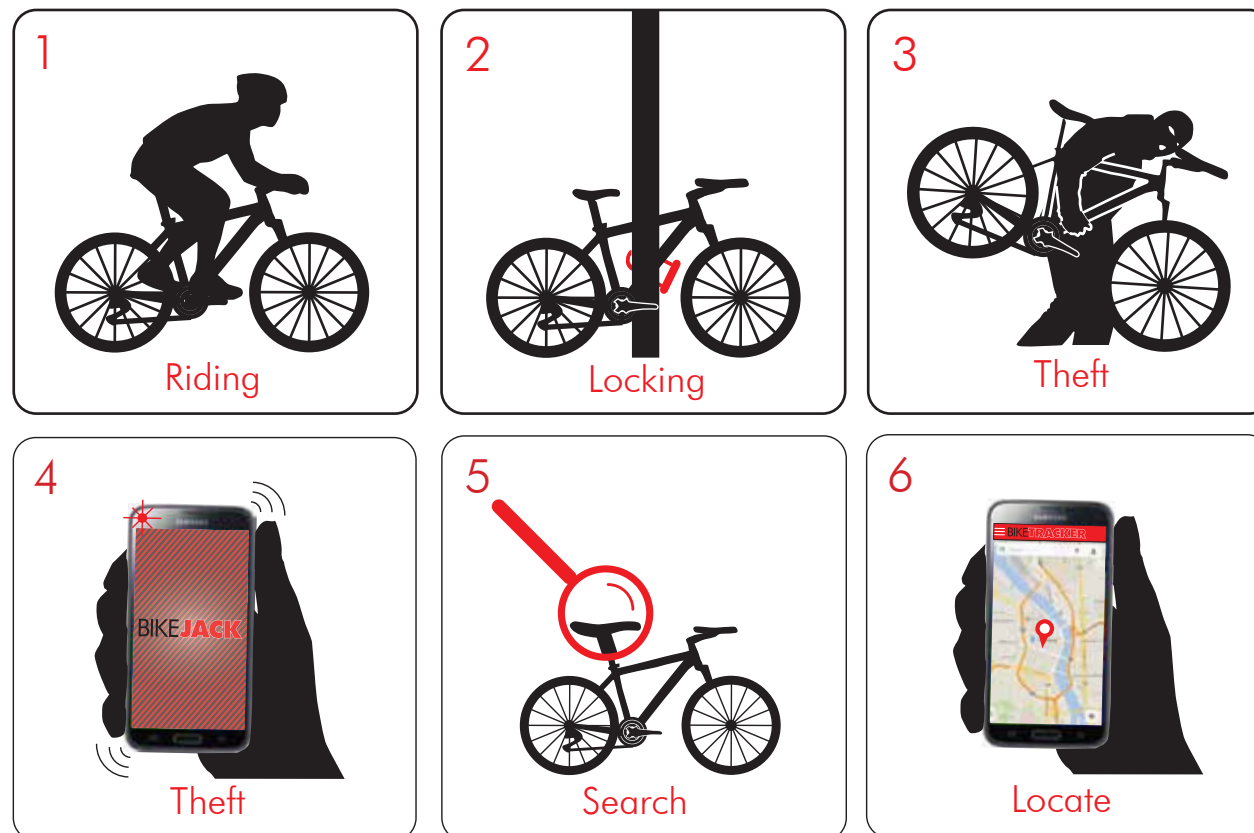

FINAL APP

My final application user interface was built to resemble the structure that Google uses in most of its apps. It is easy to use and is familiar. The app includes Google Maps plus a trip calculator for measuring your statistics.

NEW SCENARIO:

The updated scenario shows what will happen when you have the BikeJack system installed on your bike. When your bike gets moved, an accelerometer notifies your phone.