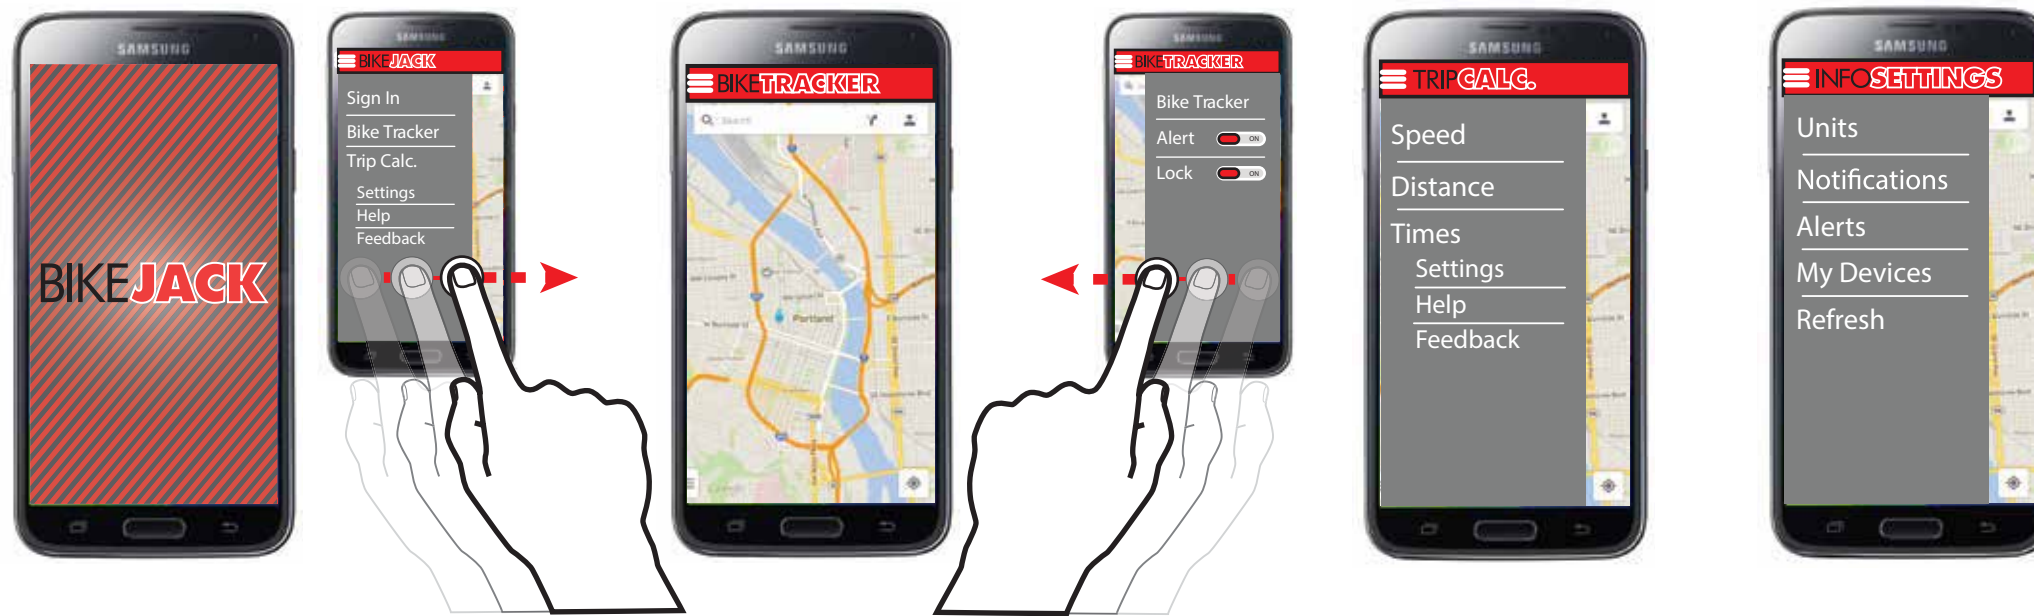

FINAL APP

My final application user interface was built to resemble the structure that Google uses in most of its apps. It is easy to use and is familiar. The app includes Google Maps plus a trip calculator for measuring your statistics.

NEW SCENARIO:

The updated scenario shows what will happen when you have the BikeJack system installed on your bike. When your bike gets moved, an accelerometer notifies your phone.