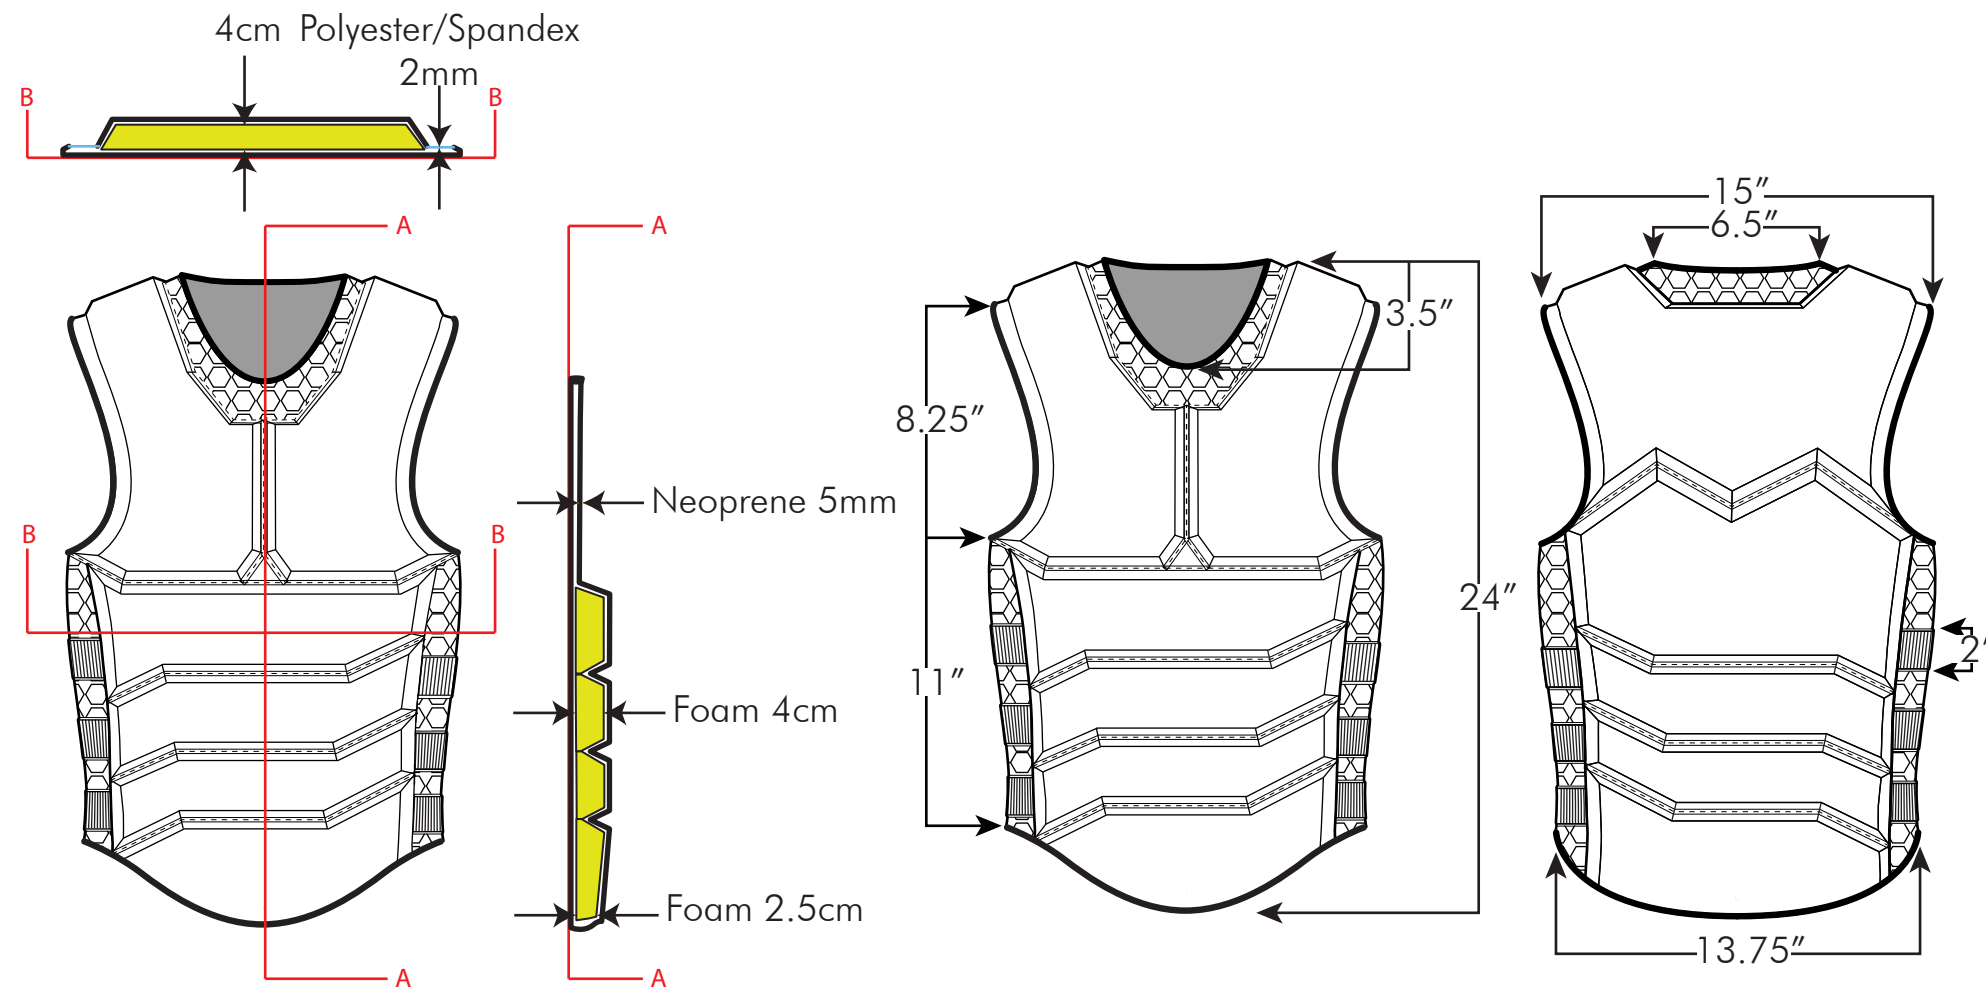

# MEASUREMENTS

 Segmented aerolite foam panels

Tech pack includes cross sections to show the thickness of the aerolite panels.

## CHEST SIZES:

- Small - - - - - 31-34"
- Medium - - - - - 34-37"
- Large - - - - - 37-40"
- X-Large - - - - - 40-43"
- XX-Large - - - - - 43-46"