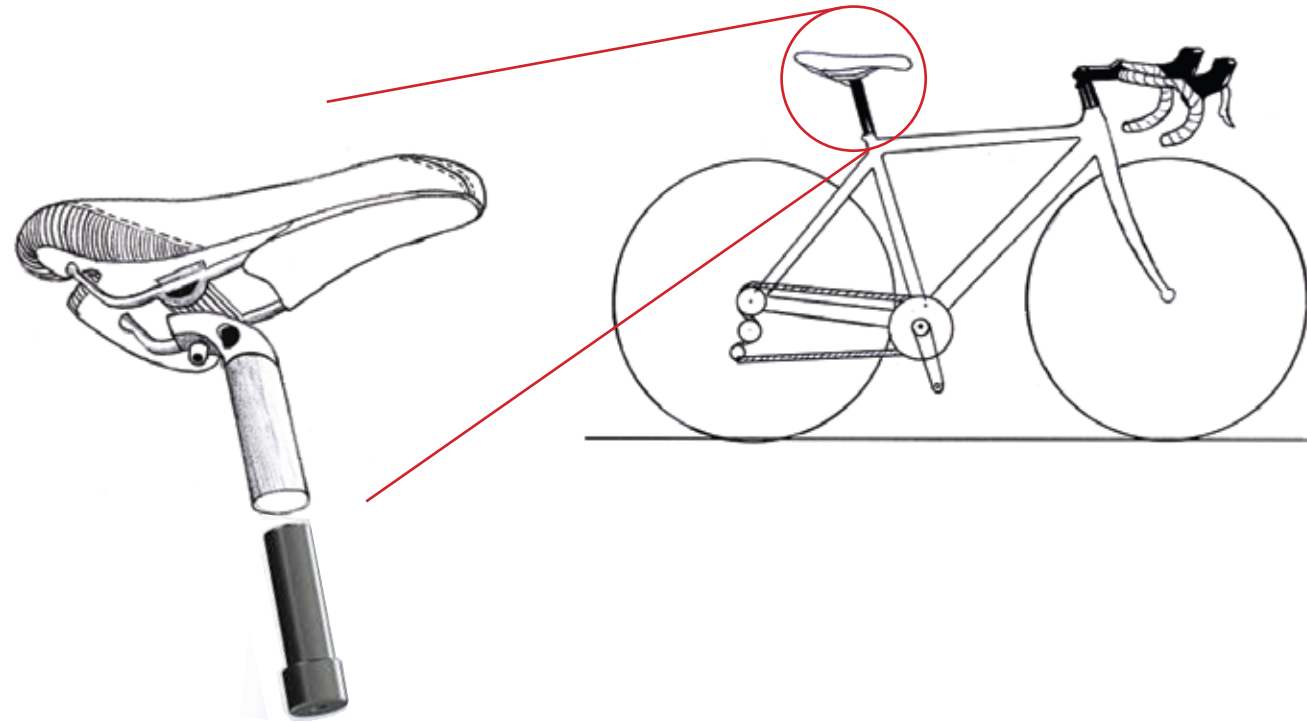

FINAL

BIKE**JACK**

Device fits up into the standard 27.2 mm seat post for secure installation. Once device is inserted, twist screw to expand collar for a tight fit. Device will come with a custom seat post key so the seat cannot be take off with ease.