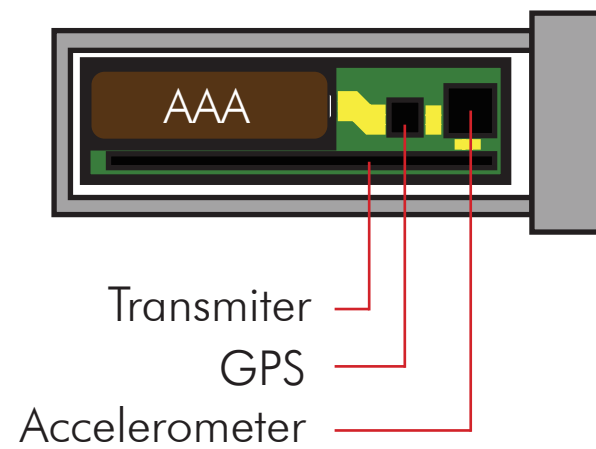

FINAL

BIKE**JACK**

Device fits up into the standard 27.2 mm seat post for secure installation. Once device is inserted, twist screw to expand collar for a tight fit. Device will come with a custom seat post key so the seat cannot be take off with ease.